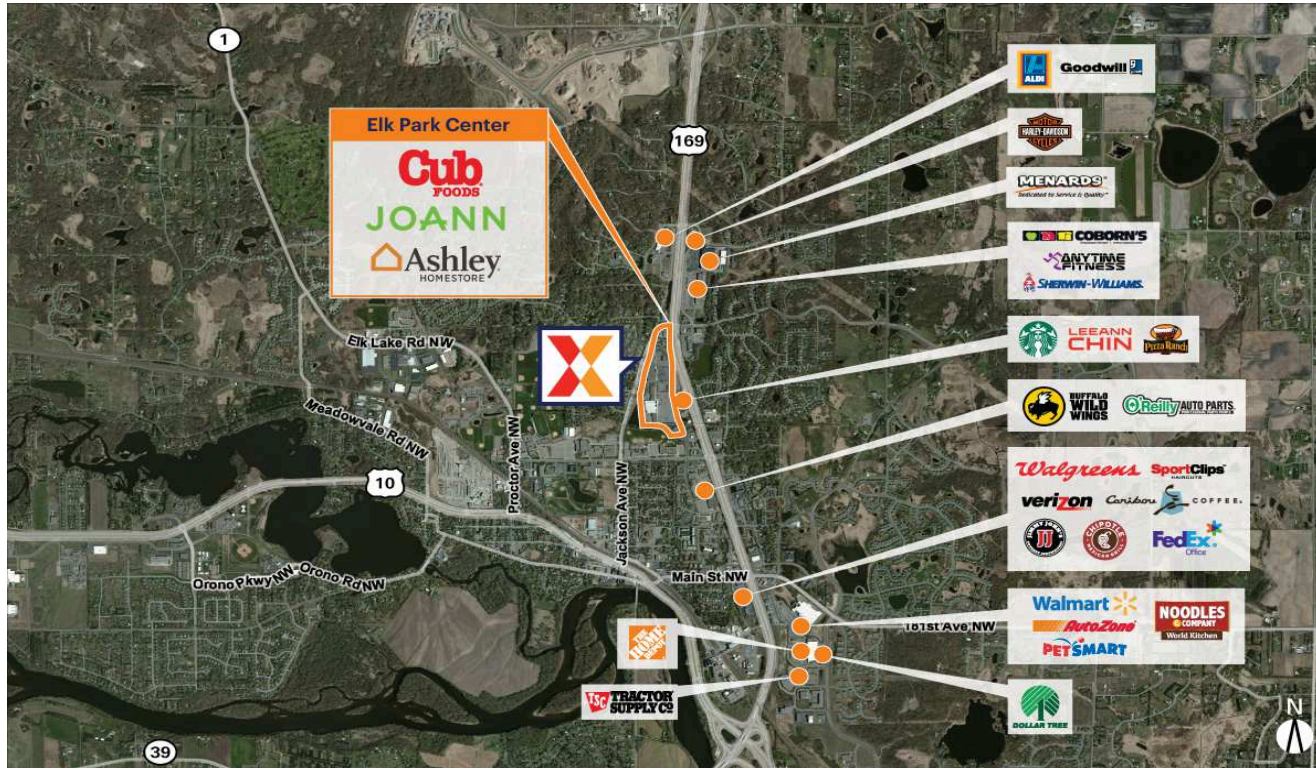

# Elk Park Center

Minneapolis-St. Paul-Bloomington, MN-WI

45.3168, -93.5621

19112-19216 Freeport St NW | Elk River, MN 55330-1265

Center Size: 205,009 SF

Demographics	1 Mile	3 Mile	5 Mile
	6,634	24,747	40,003
	2,614	8,824	14,045
	\$77,832	\$93,748	\$98,417

Well-positioned in the prime retail corridor for Elk River along Hwy 169

Cub Foods-anchored center with top national retailers including Jo-Ann Fabric & Crafts Stores, Ashley Furniture & Famous Footwear

High visibility from 39,000+ vehicles daily

Surrounded by a population with an average household income of \$90,000+ within 3 miles

## Current Retailers

A109A	Olive To Tan / Michael Stevens Salon	4,894 SF	C109	Carpet One	5,033 SF
A109B	Caribou Coffee Company	1,485 SF	E101	Papa Murphy's	2,008 SF
A117	OfficeMax	23,525 SF	E103	Liberty Tax Service	2,000 SF
A119	Chuck & Don's Pet Food Outlet	5,694 SF	E105	Smoke Shop	2,000 SF
A125	Cub Foods	80,253 SF	E109	Rb's Computer Service	1,691 SF
B101	Hallmark	7,537 SF	E111	GNC	1,500 SF
B103B	Maurices	5,009 SF	E115	Great Nails	1,000 SF
B107	Famous Footwear	5,725 SF	E117	ChiroWay Of Elk River	1,000 SF
B111	Great Clips	1,406 SF	E121	Mucho Loco	3,458 SF
B113	Subway	1,406 SF	N.A.P.	Ashley Furniture	73,582 SF
B117	Visionworks	1,406 SF	N.A.P.1	JOANN Fabric And Craft Stores	18,000 SF
B119	Sally Beauty Supply	1,406 SF	N.A.P.2	Arby's	0 SF
B121	Overstock Furniture & Mattress	7,834 SF	N.A.P.3	Midas	0 SF
C101B	Farrell's EXtreme Bodyshaping	4,800 SF	N.A.P.4	Wells Fargo	0 SF
C103	Showcase Dance	7,000 SF	N.A.P.5	Leeann Chin	0 SF
C107A	United States Post Office	4,020 SF	N.A.P.6	First National Bank	0 SF
C107B	Dojo Karate	1,984 SF	N.A.P.7	Taco Bell	0 SF
			N.A.P.8	Pizza Ranch	0 SF
			N.A.P.9	Starbucks	0 SF