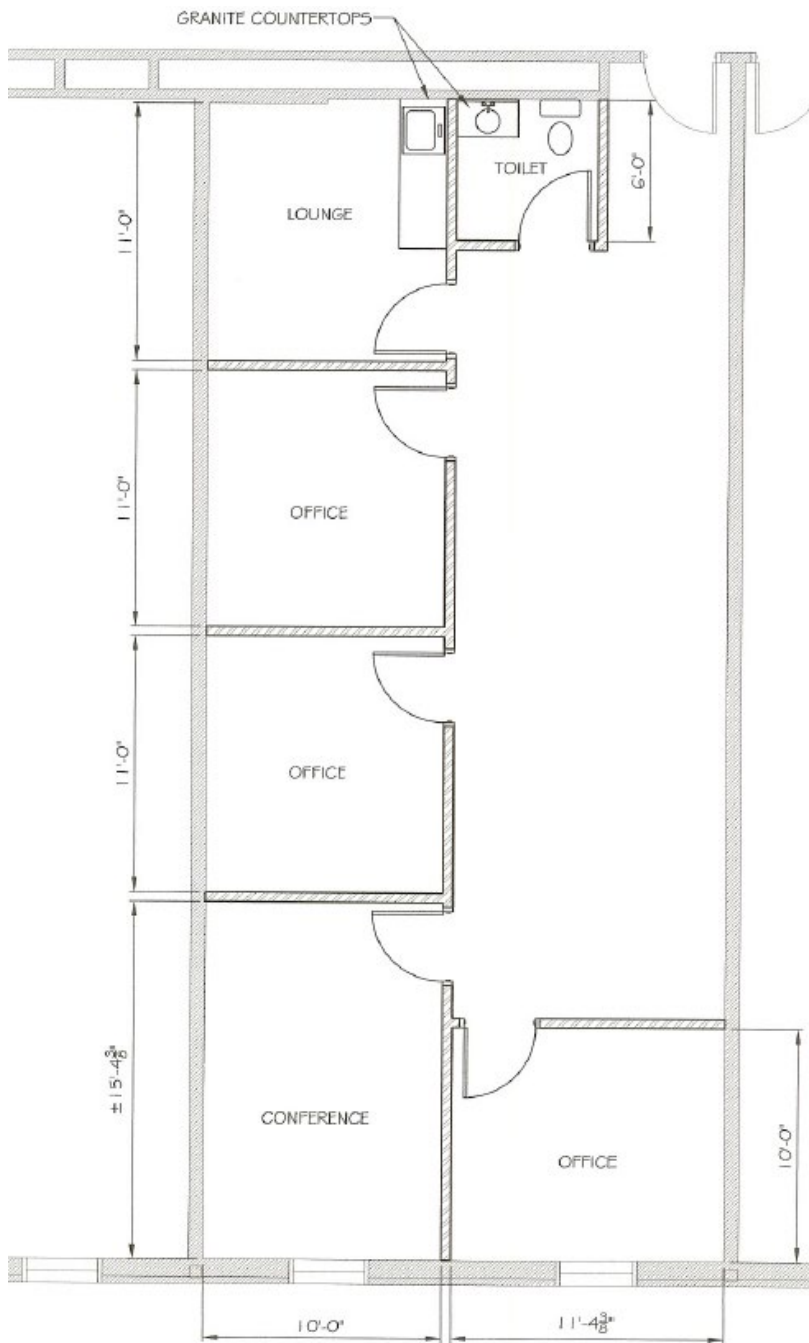

FOR LEASE: 2 Haven Street Suite 207, Reading, MA

For lease – 6-room office condo with private bathroom. 1133 +/- square feet. Includes one parking space. Located next to the Reading Commuter Rail Station and with easy access to Routes 95 and 93.

Contact: 617-594-9911

FOR LEASE:

2 Haven Street
Suite 207, Reading, MA

For lease – 6-room office condo with private bathroom. 1133 +/- square feet. Includes one parking space. Located next to the Reading Commuter Rail Station and with easy access to Routes 95 and 93.