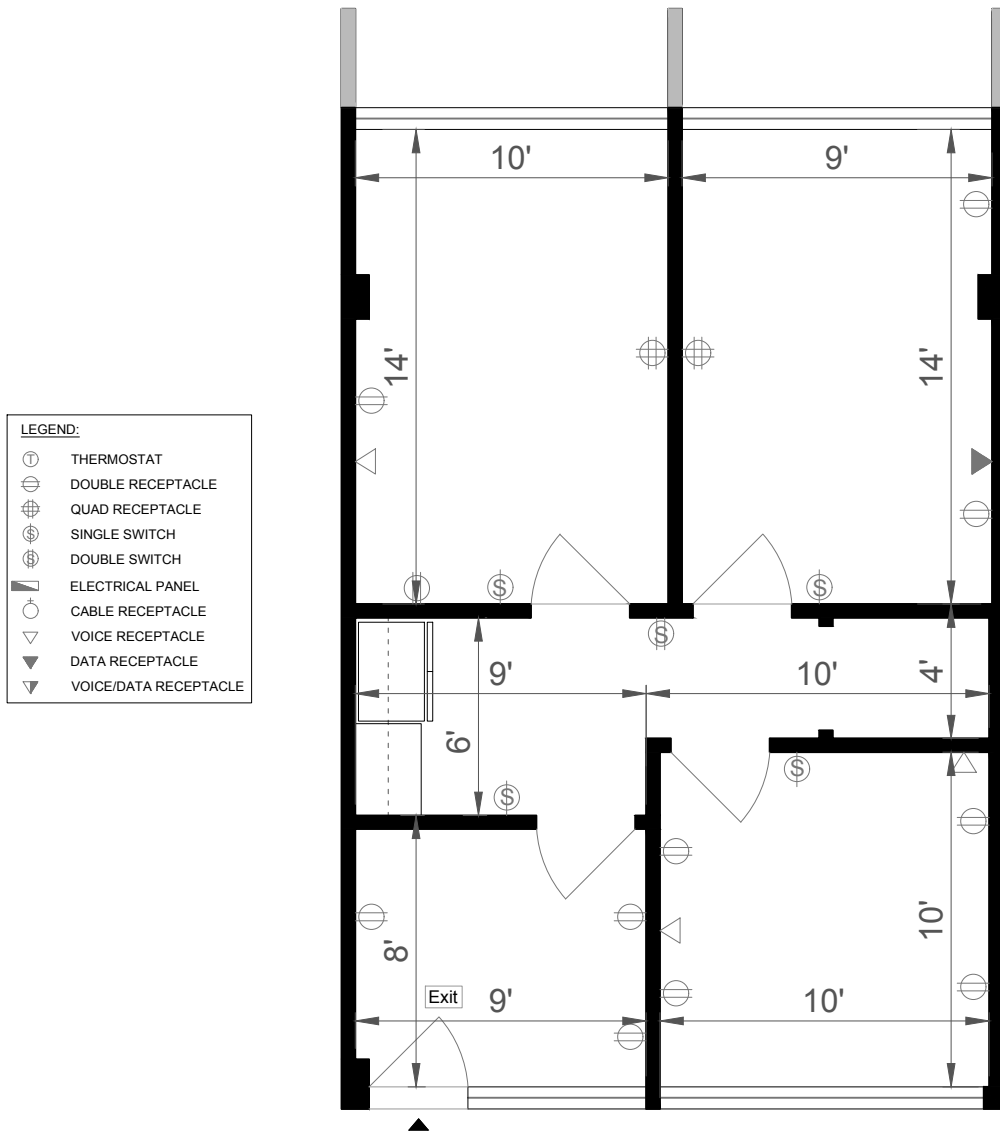

# SHERIDAN EXECUTIVE CENTRE

3475 SHERIDAN STREET - SUITE 309 | HOLLYWOOD, FL 33021

**LEGEND:**

⊕	THERMOSTAT
⊖	DOUBLE RECEPTACLE
⊕⊖	QUAD RECEPTACLE
⊕	SINGLE SWITCH
⊖	DOUBLE SWITCH
⬛	ELECTRICAL PANEL
⊕	CABLE RECEPTACLE
▽	VOICE RECEPTACLE
▼	DATA RECEPTACLE
▽	VOICE/DATA RECEPTACLE

654 Rentable SF