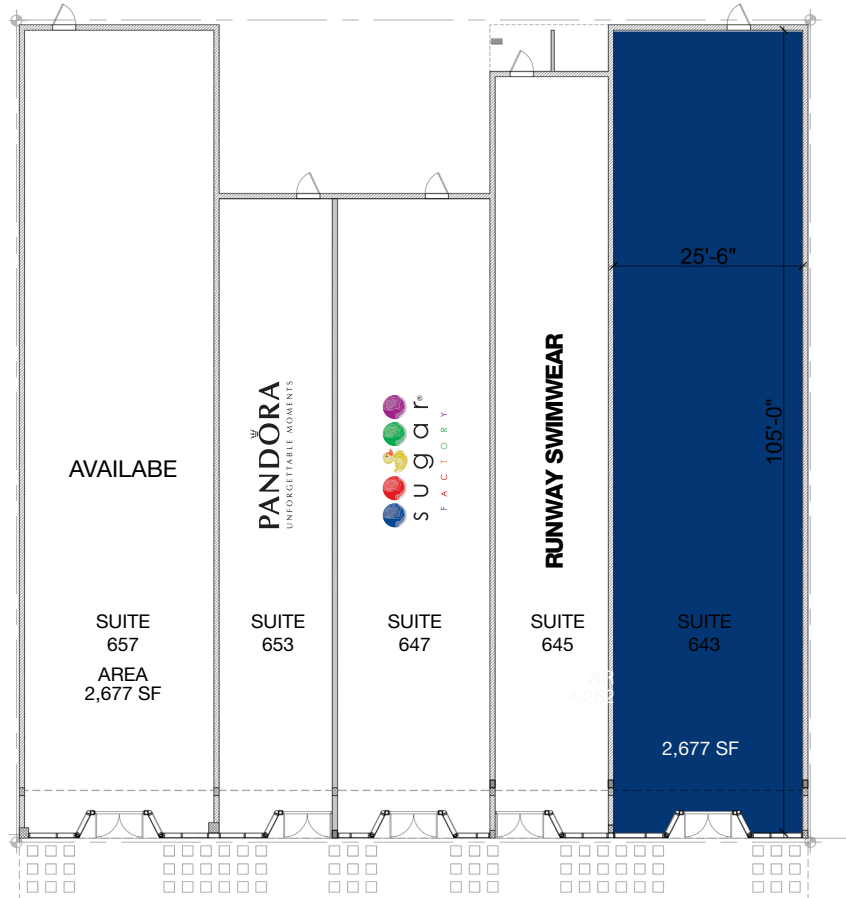

SOUTH BEACH

MIAMI BEACH
FL

643 LINCOLN ROAD

RKF

SPACE DETAILS

<p>LOCATION</p> <p>North block between Pennsylvania and Meridian Avenues</p> <p>SPACE</p> <p>Option 1 2,677 SF</p> <p>Option 2 4,252 SF</p>	<p>POSSESSION</p> <p>Immediate</p> <p>TERM</p> <p>Negotiable</p> <p>FRONTAGE</p> <p>Option 1 25 FT 6 IN</p> <p>Option 2 40 FT 6 IN</p>	<p>NEIGHBORING TENANTS</p> <p>Alex and Ani, Forever 21, Goorin Bros., Guess, H&M, Kiehl's, J.Crew, L'Occitane en Provence, Madewell, Oakley, Pandora, Runway Swimwear, Starbucks, Sugar Factory and Sushi Samba</p> <p>COMMENTS</p> <p>The 600 block is one of the most highly trafficked blocks on Lincoln Road</p> <p>Inline between H&M (#1 store in Florida) and Forever 21's Flagship</p>
---	---	--

OPTION 1

OPTION 2