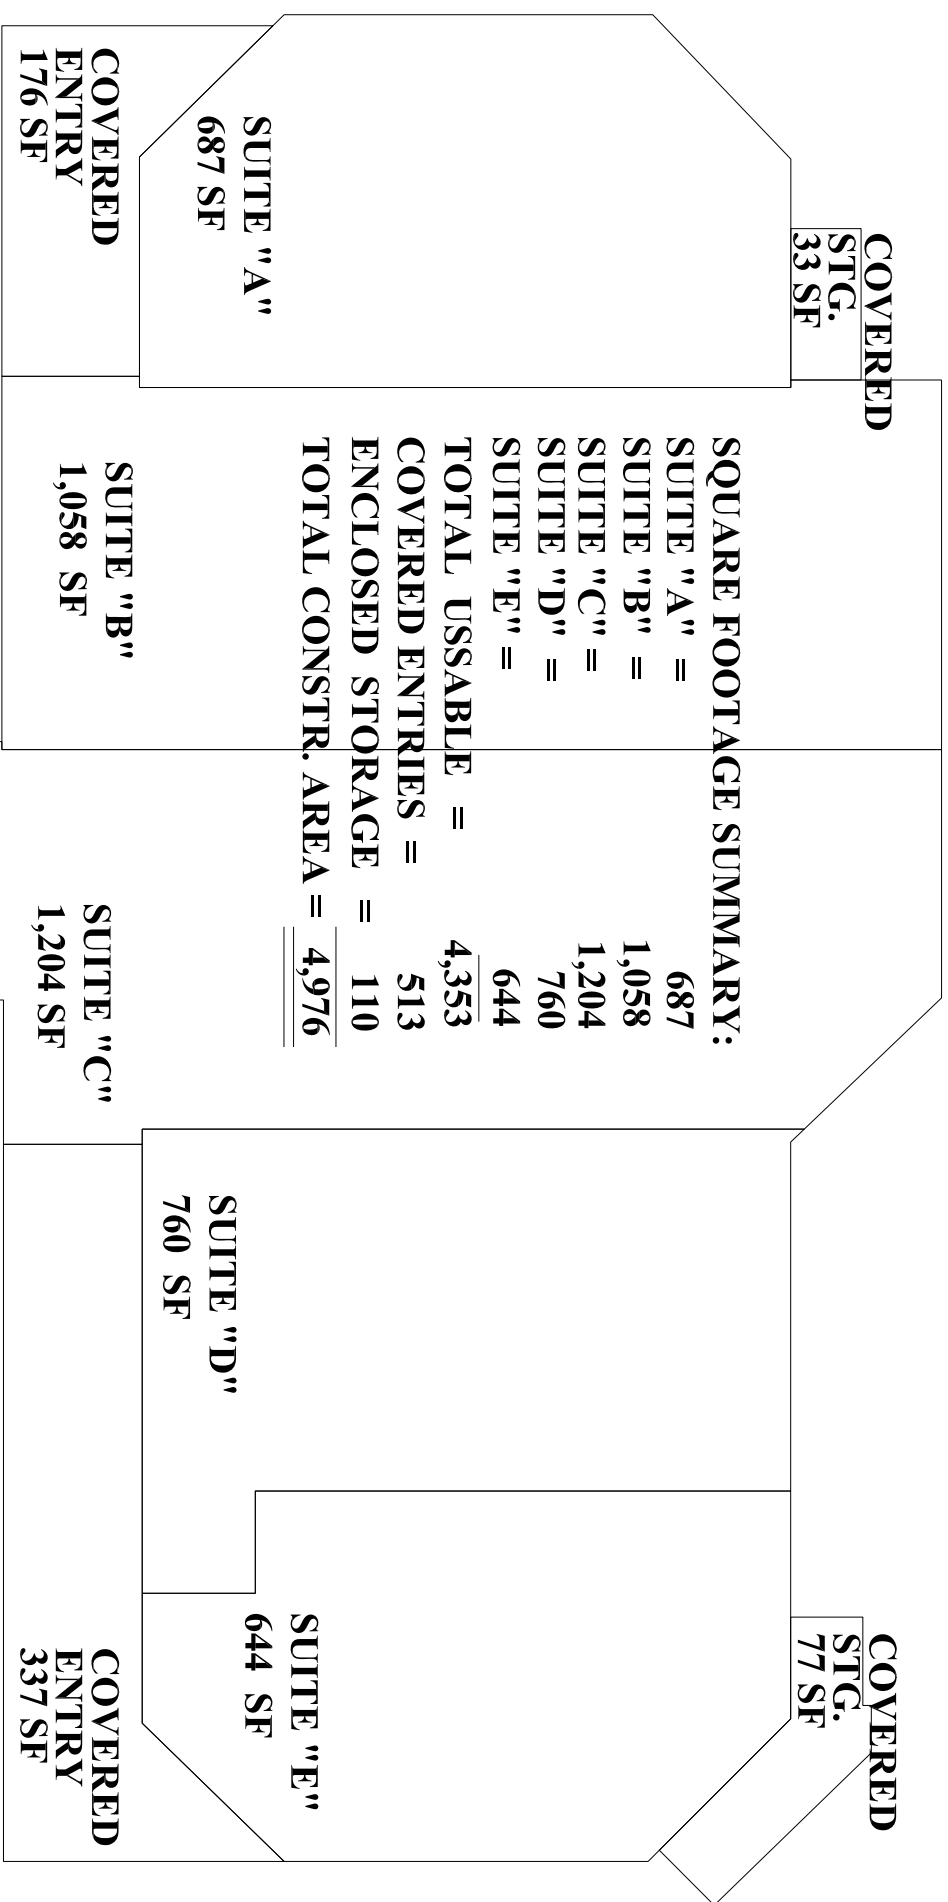

OFFICE BUILDING  
 SUITES A-B-C-D & E  
 1212 COURT ST., FIRST FLOOR  
 CLEARWATER, FL 33756-5004

**DIMENSIONS**  
**P**PLUS, INC.  
 Floor Planning & Measuring Service  
 PH (727)-723-2555  
 Drawn as measured March 16, 2012  
 Note: Usable area measured to the center of demising walls and to the outside of exterior walls.