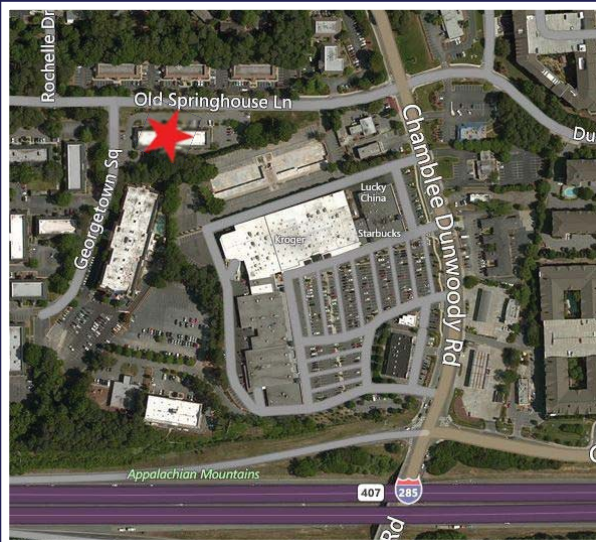

Office Suite For Lease in Dunwoody

1745 Old Springhouse Lane
Dunwoody, GA 30338
(DeKalb County)

Space Available: 1,400sf
Lease Rate: \$16.50/sf (Full Service)

Property Details:

- Competitive Full Service Rate
- Suite 405: 1,400sf - Office Space
- All Suites on Ground Level
- Flexible Lease Terms
- Ample Parking
- Onsite Management
- Ideal Dunwoody Location!
- Located Minutes from I-285 and GA-400
- Walking distance to Restaurants, Shopping and Banks