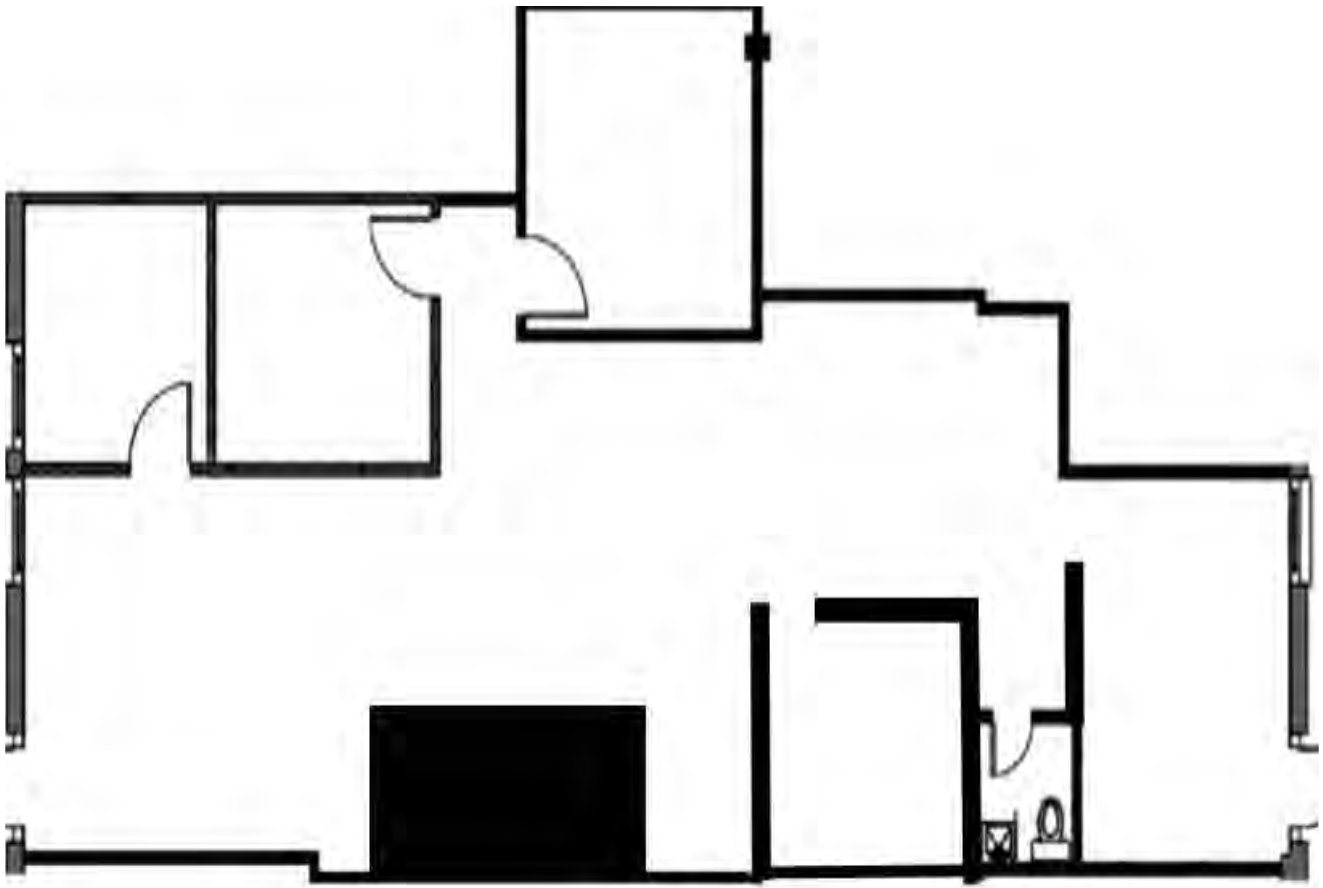

Suite 405
1,400 SF

For more information, please contact:

Lenny Rindsberg
770-330-2840
lrindsberg@rg-re.com