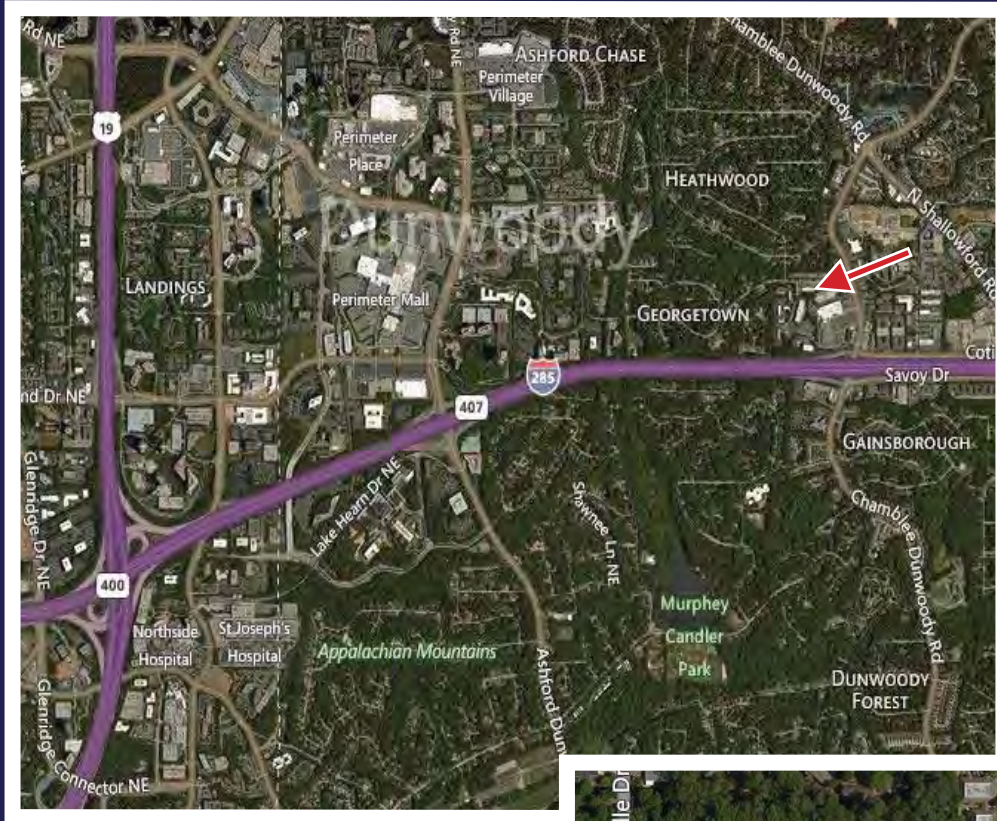

1745 Old Springhouse Lane

For more information, please contact:

Lenny Rindsberg

770-330-2840

lrindsberg@rg-re.com