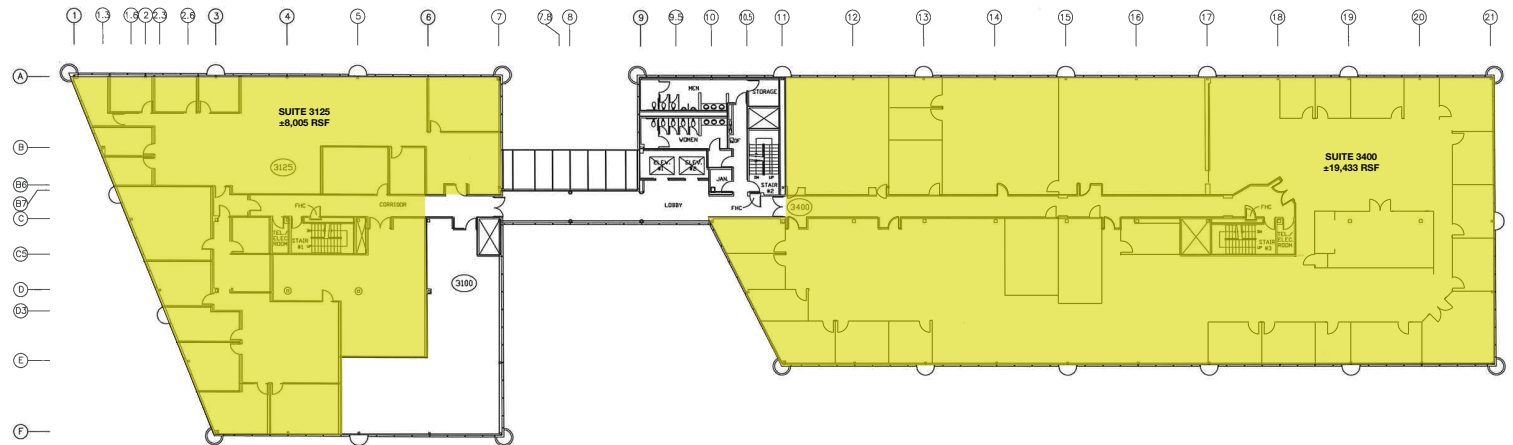

Contact

Carla Scimemi
415.229.8888
carlas@kiddermathews.com
LIC# 01323582

sfexecutivepark.com
kiddermathews.com

*Floorplans not to scale

250 EXECUTIVE PARK

Third Floor

TOTAL AVAILABLE ±27,438*