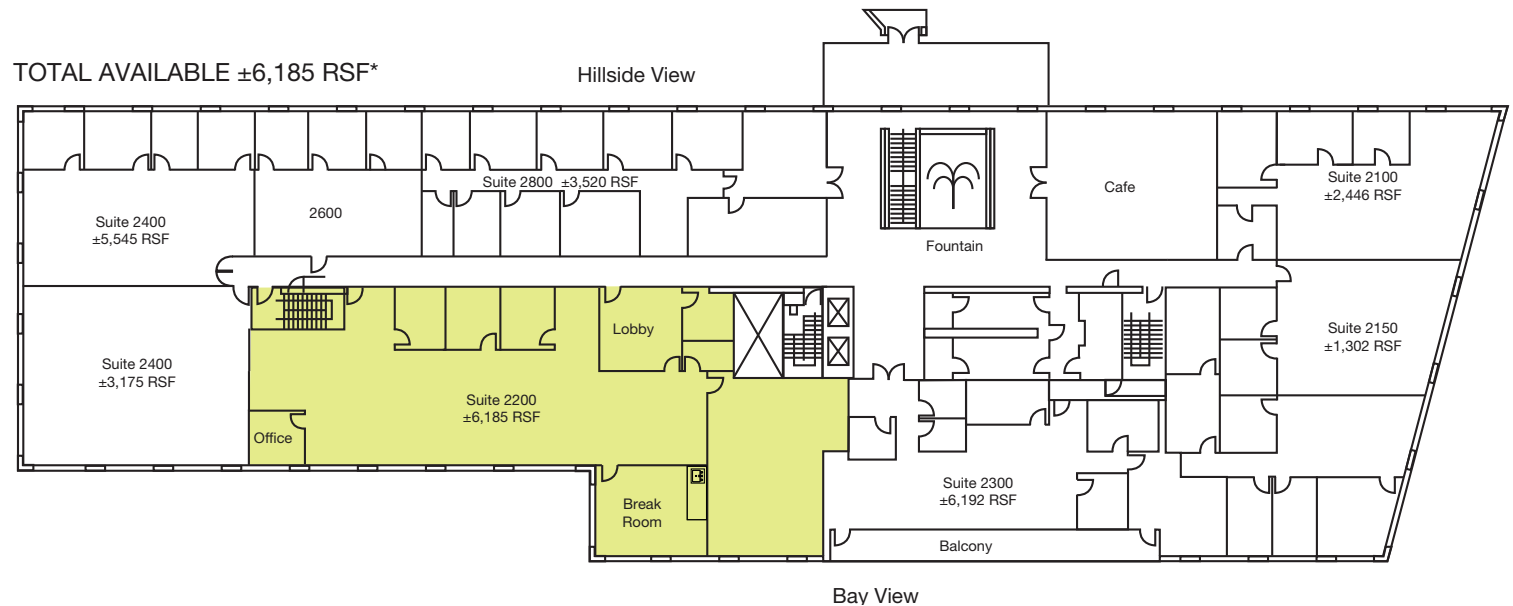

Contact

Carla Scimemi

415.229.8888

carlas@kiddermathews.com

LIC# 01323582

sfexecutivepark.com

kiddermathews.com

*Floorplans not to scale

-- -- Not yet existing

150 EXECUTIVE PARK

Second Floor