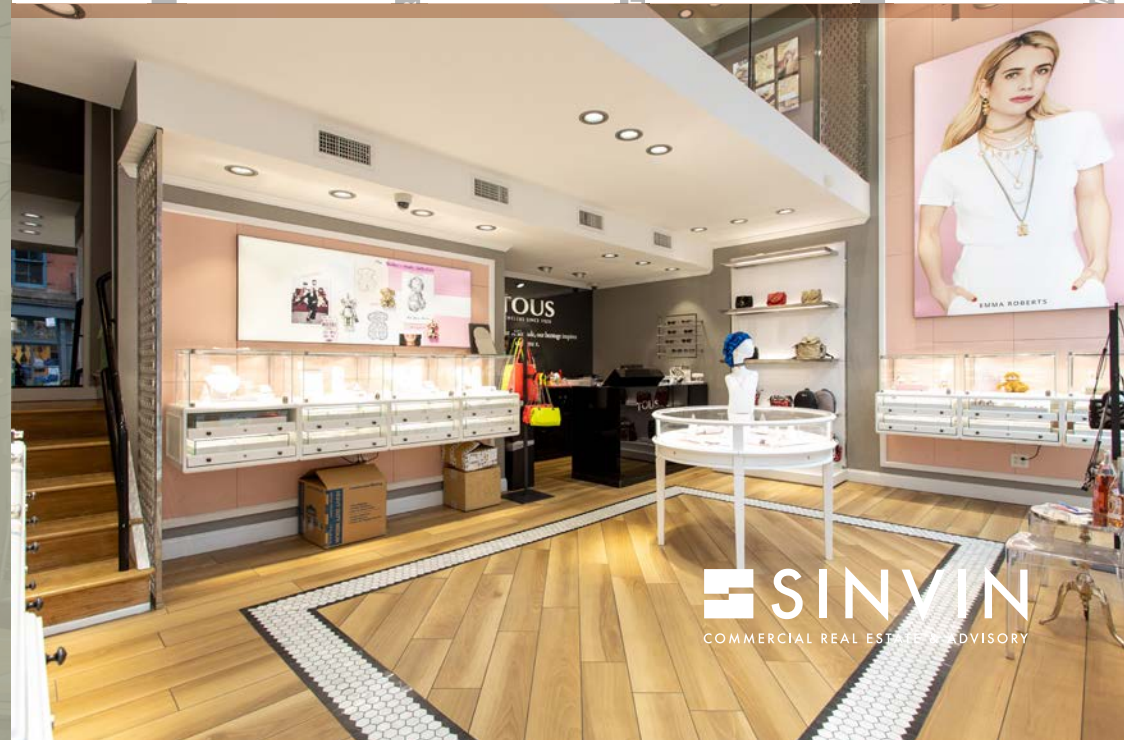

WEST BROADWAY 412 BOQUERIA ARCTERY MACKENZIE-CHILDS BOUQUINIER CHOCOLATE COLOMBE CHOBANI Aesop FUN SOCKS SHIRO MOLESKINE VILEBREQUIN FLYING SOLO LA PERLA MISSONI AVITTO MAUD FRIZON PINKO	PRINCE STREET WEST BROADWAY FRENCH CONNECTION BRAVISSIMO FRANKLIN BOWLES GALLERY SCARLETT ALEX AND ANI SEE DOOB UK GALLERY BARBOUR WOOLRICH TED BAKER COLE HAAS	PRINCE STREET WEST BROADWAY PLAYAS NABUCCO Segle JOHN HART SLOWMAN DAVID YERMAN CRAMER DOA tibi JIMMY CHOO ELOQUII LINDA FARROW DIOR HOMME Dior LEESA SONOS FENDI ROSSIGNOL TIFFANY & CO REDEMPTION BALMAIN CHLOE CHANEL DIESEL BURBERRY COS ETRO	PRINCE STREET GREENE STREET LV TUMI MIU MIU INTERMIX ANKLE CARE STELLA MCCARTNEY A.P.C. JOURNELLE FEELGOOD/MIKOFF rag & bone The Kooples MCM GEORGETOWN CUPCAKE DEVALLET BRETT JOHNSON Y3 VIVIENNE HU SOLSTICE	PRINCE STREET BROADWAY NESPRESSO MONCLER HUGO BOSS MANGO SCHOLASTIC SEPHORA BOSS HUGO BOSS CLARK'S LACOSTE BUSCEMI GUESS CUTLER AND CROSS LUCKY BRAND NIKE	PRINCE STREET BROADWAY PINKO MANGO SEPHORA BOSS HUGO BOSS CLARK'S LACOSTE BUSCEMI GUESS CUTLER AND CROSS LUCKY BRAND NIKE	
	WEST BROADWAY sunglass hut DIJALA LUANA ITALY opm MONICA VINADER IF WARD GERARD DAREL ONE KINGS LANE	WEST BROADWAY CANADA GOOSE JAMAU GALLERY VICTORINOX HERVE LEGER TIMARRA MELLOR	GREENE STREET MERCEUR STREET B6 adidas FRYE SAM GERMAN SPENDID DONALD JUD WISSEMAN	MERCEUR STREET BROADWAY PINKO MANGO SEPHORA BOSS HUGO BOSS CLARK'S LACOSTE BUSCEMI GUESS CUTLER AND CROSS LUCKY BRAND NIKE	PRINCE STREET BROADWAY PINKO MANGO SEPHORA BOSS HUGO BOSS CLARK'S LACOSTE BUSCEMI GUESS CUTLER AND CROSS LUCKY BRAND NIKE	PRINCE STREET BROADWAY PINKO MANGO SEPHORA BOSS HUGO BOSS CLARK'S LACOSTE BUSCEMI GUESS CUTLER AND CROSS LUCKY BRAND NIKE