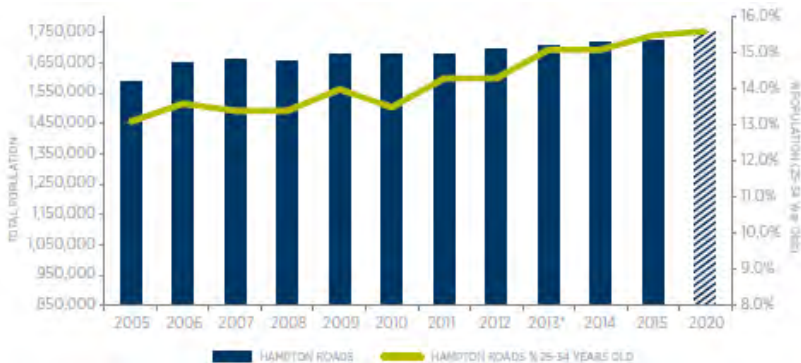

ATTRACTING AND RETAINING YOUNG WORKERS

Jobs, Education, and Climate Help Attract Millennials

- Millennials are moving to America's cities – and not just the biggest ones
- While places like New York City and Los Angeles remain millennial magnets, research from the Urban Land Institute shows that smaller cities, from Hampton Roads to Riverside, CA are actually seeing the most relative growth in the population of 25-to-34 year-olds

HAMPTON ROADS MILLENNIAL POPULATION GROWTH 2010-2020

MILLENNIAL GROWTH:
TOP 10 U.S. CITIES

01	HAMPTON ROADS, VA	percent change 16.40%	population increase 7,034
02	RICHMOND, VA	percent change 14.90%	population increase 5,176
03	RIVERSIDE-SAN BERNARDINO, CA	percent change 11.70%	population increase 1,014
04	MEMPHIS, TN	percent change 9.50%	population increase 1,714
05	NEW ORLEANS-METAIRIE, LA	percent change 8.50%	population increase 5,199
06	AUSTIN-ROUND ROCK, TX	percent change 6.60%	population increase 4,523
07	PITTSBURGH, PA	percent change 6.60%	population increase 4,177
08	BALTIMORE-COLUMBIA-TOWSON, MD	percent change 6.50%	population increase 7,740
09	BOSTON-CAMBRIDGE-NEWTON, MA	percent change 6.50%	population increase 15,549
10	MIAMI-FT LAUDERDALE-W PALM BEACH, FL	percent change 6.40%	population increase 9,633

OVER 103,000

STUDENTS ATTEND
HAMPTON ROADS'
EIGHT UNIVERSITIES
AND FOUR COMMUNITY
COLLEGES

Colleges and Universities	
COLLEGE/UNIVERSITY	ENROLLMENT
Tidewater Community College (10 locations)	25,927
Old Dominion University (Norfolk)	24,932
Thomas Nelson Community College (Newport News)	9,316
College of William & Mary (VA Beach)	8,437
Norfolk State University (Norfolk)	5,100
Hampton University (Hampton)	4,269
Christopher Newport University (Newport News)	4,990
Regent University (VA Beach)	2,995
Rappahannock Community College (Rappahannock)	3,566
Paul D. Camp Community College (Franklin)	1,473
Virginia Wesleyan College (Norfolk)	1,441
Eastern Virginia Medical School	1,242