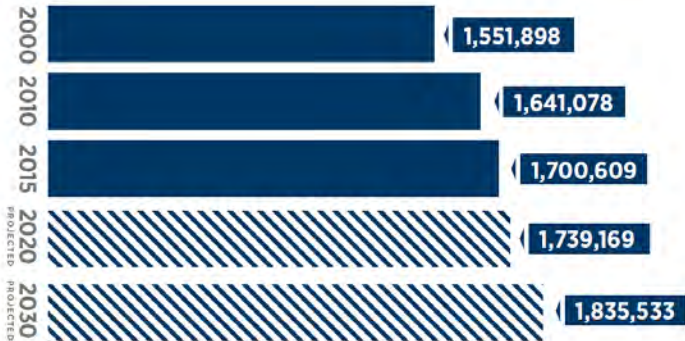

HAMPTON ROADS REGION

MORE THAN 1.7 MILLION
PEOPLE LIVE IN HAMPTON ROADS

Source: Weldon Cooper Center

MOST BUSINESS
FRIENDLY CITY IN
AMERICA

2nd Place by CNNMoney.com