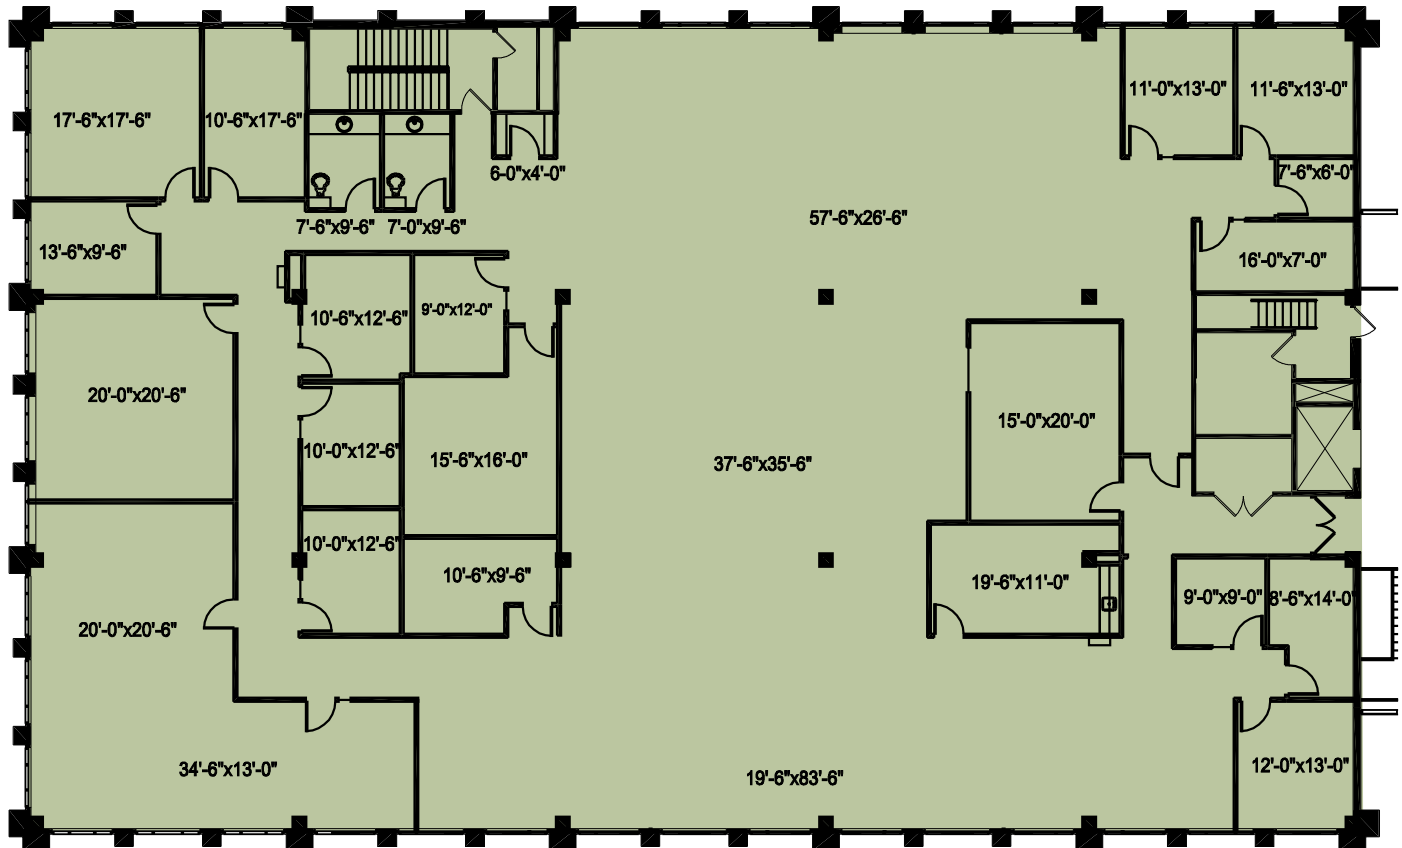

Denver West[®] Office Park

BUILDING

SUITE 300 | 11,793 RSF

1726 COLE BOULEVARD | LAKEWOOD, COLORADO

SUITE 300 | 11,793 RSF

www.denverwest.com

ENTIRE FLOORPLATE

Blake Harris
720.528.6416
blake.harris@cbre.com
www.cbre.com/blake.harris