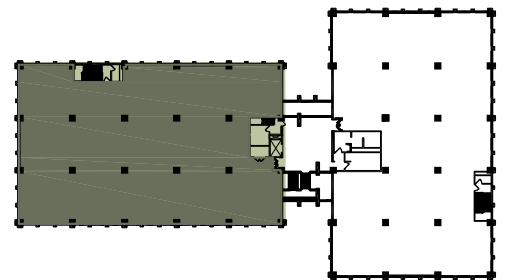

Denver West[®] Office Park

BUILDING

SUITE 300 | 11,793 RSF

1726 COLE BOULEVARD | LAKEWOOD, COLORADO

SUITE 300 | 11,793 RSF

www.denverwest.com

ENTIRE FLOORPLATE

Blake Harris
720.528.6416
blake.harris@cbre.com
www.cbre.com/blake.harris