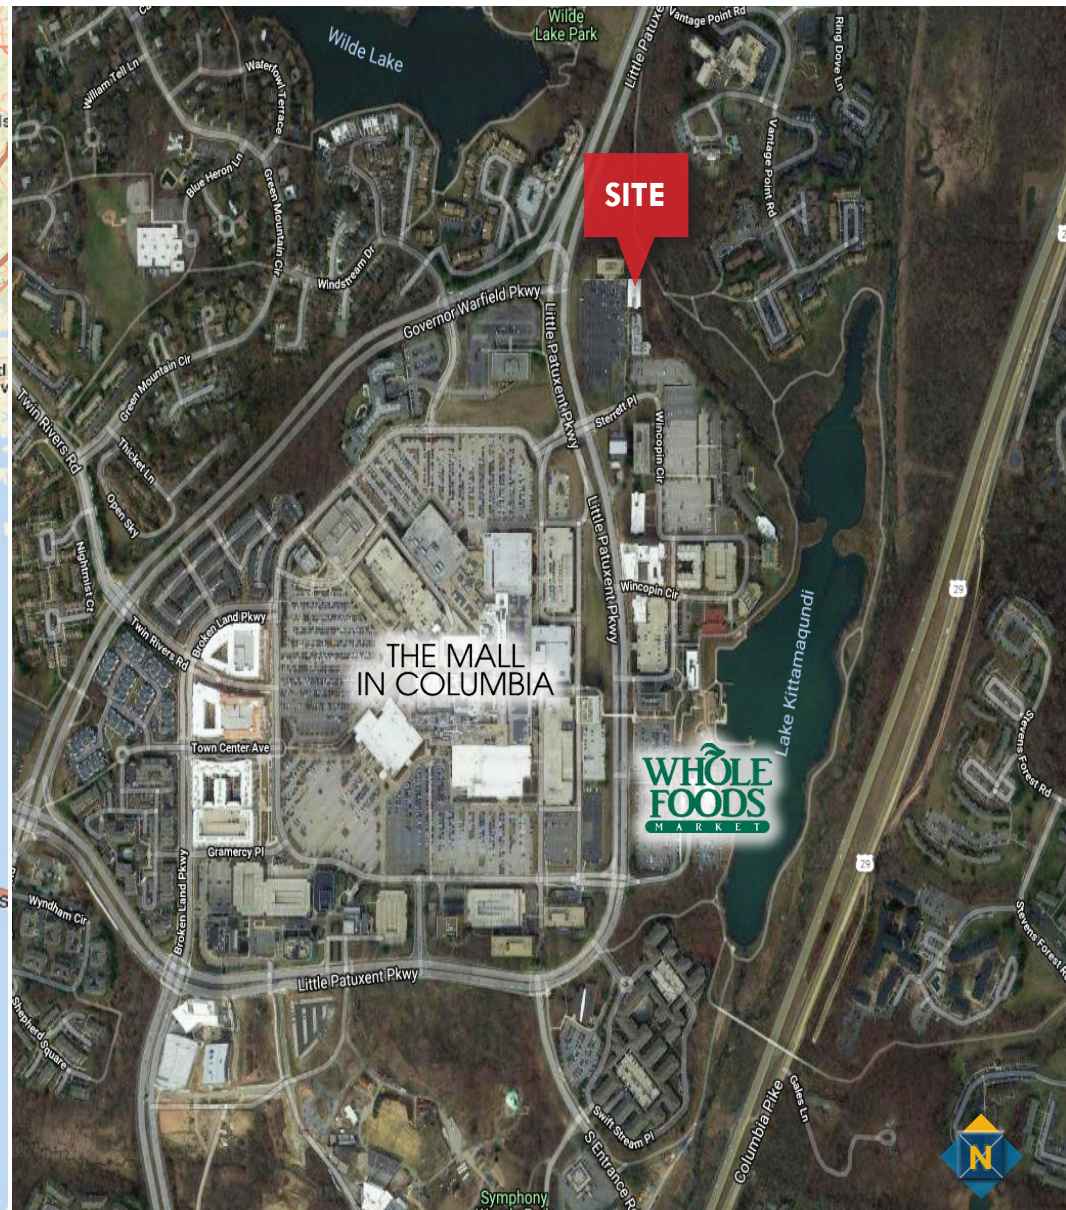

FOR LEASE

Howard County, Maryland

5560 STERRETT PLACE

COLUMBIA, MARYLAND 21044

AVAILABLE

Suite 100: 455 - 1,166 sf

ZONING

NT

PARKING RATIO

4:1,000 sf

RENTAL RATE

\$22.75/sf, full service

HIGHLIGHTS

- ▶ Highly recognizable location in Town Center
- ▶ Easy access to Columbia Mall all area amenities
- ▶ 3-story atrium
- ▶ Local ownership, professional management

FOR LEASE

Howard County, Maryland

LOCATION AND DRIVE TIMES

5560 STERRETT PLACE | COLUMBIA, MARYLAND 21044

FOR LEASE

Howard County, Maryland

FLOOR PLAN

5560 STERRETT PLACE | COLUMBIA, MARYLAND 21044