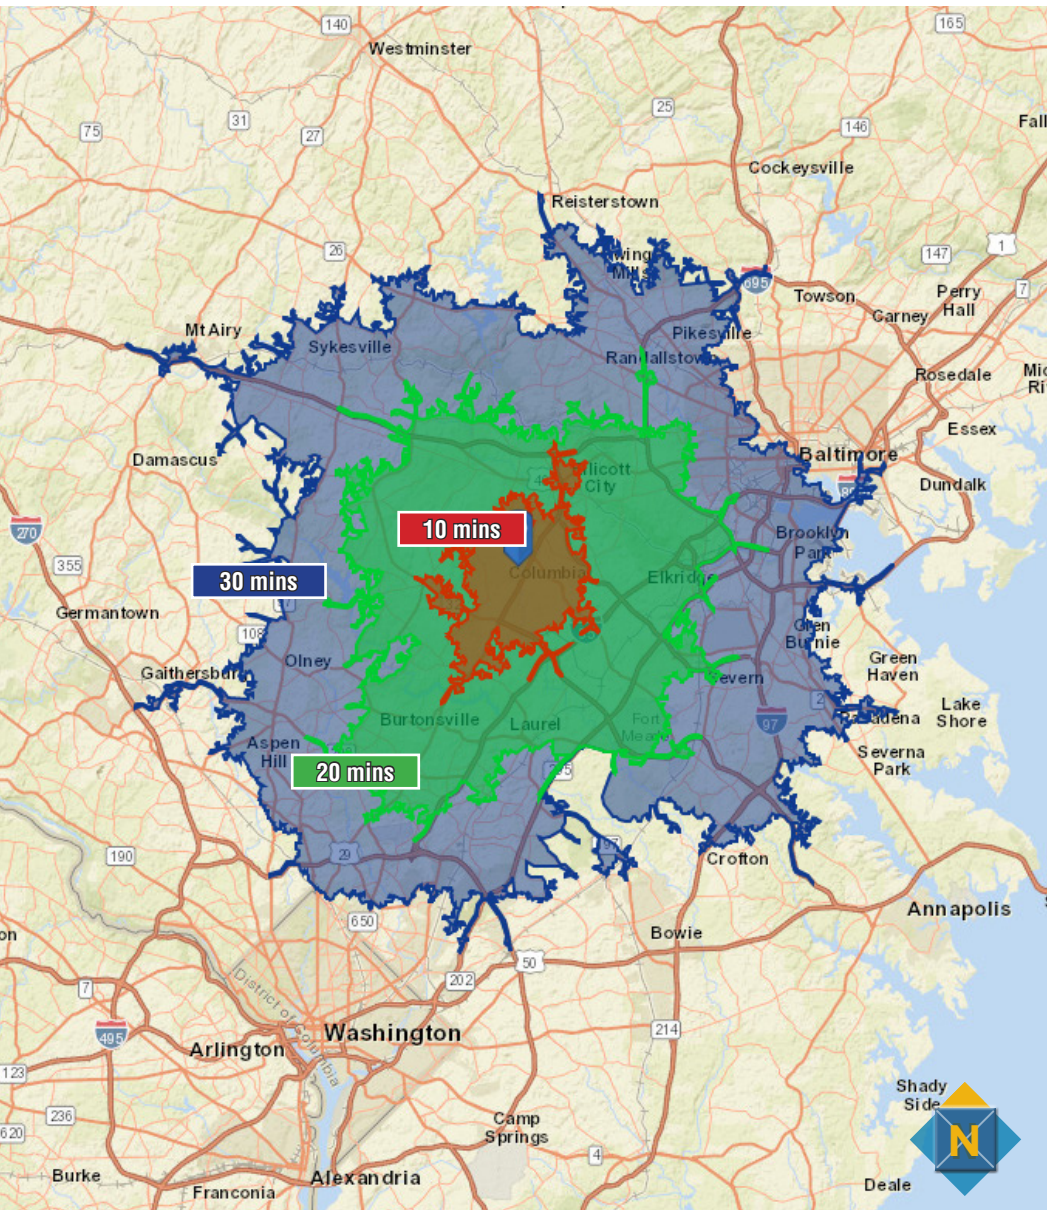

FOR LEASE

Howard County, Maryland

5560 STERRETT PLACE

COLUMBIA, MARYLAND 21044

AVAILABLE

Suite 100: 455 - 1,166 sf

ZONING

NT

PARKING RATIO

4:1,000 sf

RENTAL RATE

\$22.75/sf, full service

HIGHLIGHTS

- ▶ Highly recognizable location in Town Center
- ▶ Easy access to Columbia Mall all area amenities
- ▶ 3-story atrium
- ▶ Local ownership, professional management

FOR LEASE

Howard County, Maryland

LOCATION AND DRIVE TIMES

5560 STERRETT PLACE | COLUMBIA, MARYLAND 21044

FOR LEASE

Howard County, Maryland

FLOOR PLAN

5560 STERRETT PLACE | COLUMBIA, MARYLAND 21044