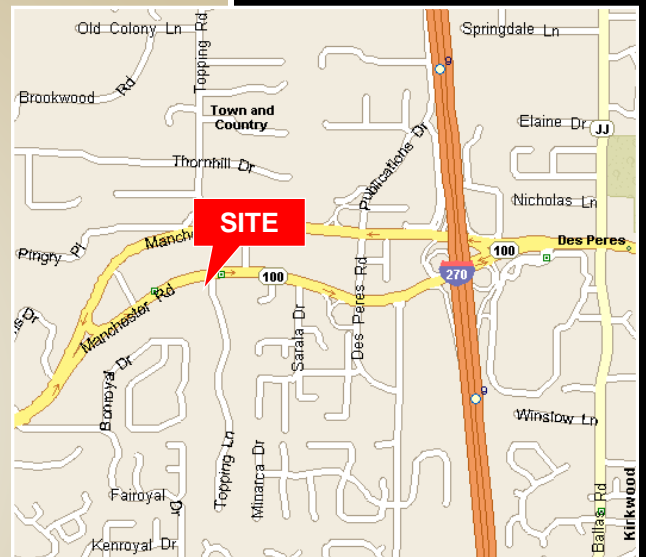

SUBLEASE
4,252 RSF
Office Suite

Topping Office Center

13100 Manchester Rd, Suite 150 • St. Louis, MO 63131

Key Features

- Furnished Suite
- Sublease thru August 31, 2018
- **Lease Rate: \$12.95 PSF, Full Service**