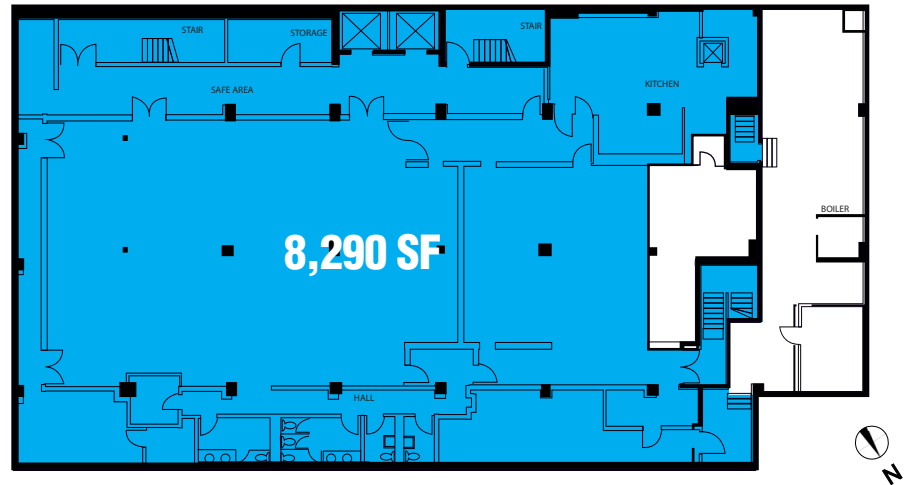

# 29 Union Square West

WEST BLOCK BETWEEN WEST 15TH AND 16TH STREETS

ICONIC UNION SQUARE RETAIL OPPORTUNITY

**8,290-SF SELLING LOWER LEVEL WITH 14-FT CEILINGS  
400-SF GROUND FLOOR ENTRANCE**

# 29 Union Square West

WEST BLOCK BETWEEN WEST 15TH AND 16TH STREETS

## GROUND FLOOR

## LOWER LEVEL