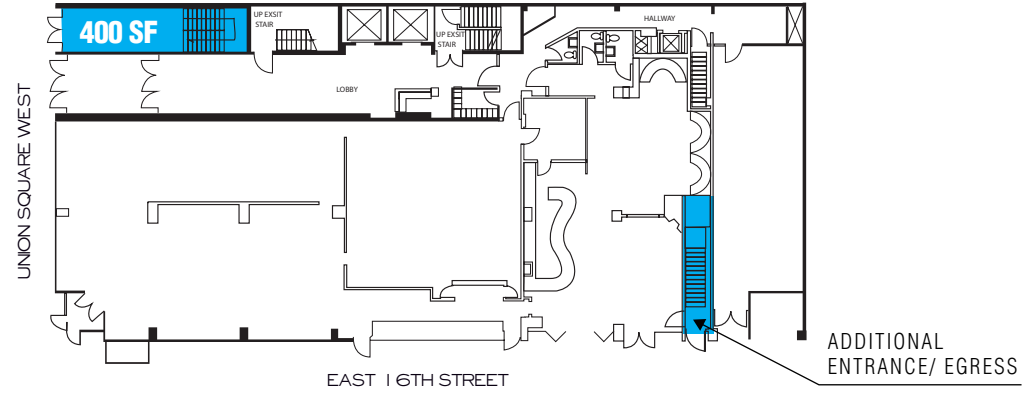

# 29 Union Square West

WEST BLOCK BETWEEN WEST 15TH AND 16TH STREETS

ICONIC UNION SQUARE RETAIL OPPORTUNITY

**8,290-SF SELLING LOWER LEVEL WITH 14-FT CEILINGS  
400-SF GROUND FLOOR ENTRANCE**

# 29 Union Square West

WEST BLOCK BETWEEN WEST 15TH AND 16TH STREETS

## GROUND FLOOR