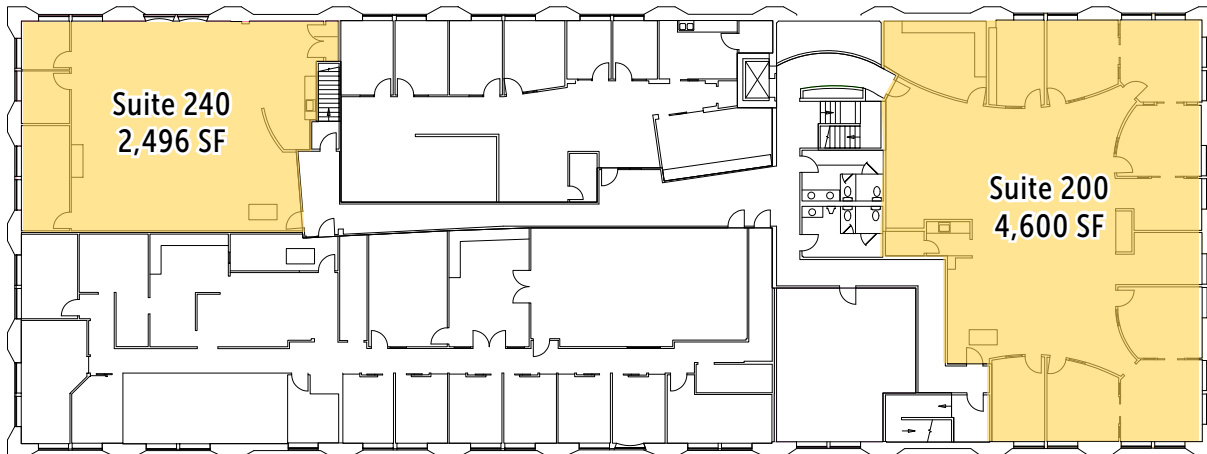

PROPERTY INFO

Available Size:	Suite 100: 5,938 SF
	Suite 200: 4,600 SF
	Suite 240: 2,496 SF
Free Parking:	3/1,000 parking ratio

PROPERTY FEATURES

Class A Office Buildout	Dynamic Georgetown Neighborhood
10 Minutes / 5 Miles to Seattle CBD	A Block from Starbucks
Full HVAC	Abundant Fiber
Fully Sprinklered	Showers
Fully Secured Building	Abundant Natural Light

PACIFIC GEORGETOWN FLOOR PLANS

550 S Michigan St
Seattle, WA 98108

206.787.1800
www.neilwalter.com

FLOOR ONE

[CLICK FOR VIRTUAL TOUR](#) 

FLOOR TWO

[CLICK FOR VIRTUAL TOUR](#) 

ED HOGAN
206.755.3345
ehogan@neilwalter.com