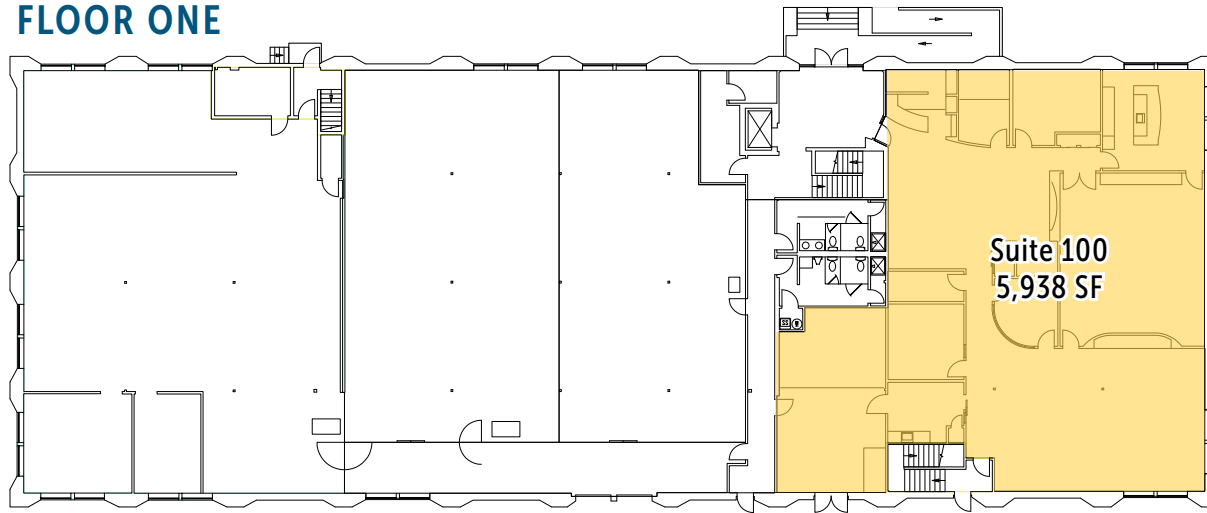

PROPERTY INFO

Available Size:	Suite 100: 5,938 SF
	Suite 200: 4,600 SF
	Suite 240: 2,496 SF
Free Parking:	3/1,000 parking ratio

PROPERTY FEATURES

Class A Office Buildout	Dynamic Georgetown Neighborhood
10 Minutes / 5 Miles to Seattle CBD	A Block from Starbucks
Full HVAC	Abundant Fiber
Fully Sprinklered	Showers
Fully Secured Building	Abundant Natural Light

PACIFIC GEORGETOWN FLOOR PLANS

550 S Michigan St
Seattle, WA 98108

206.787.1800
www.neilwalter.com

FLOOR ONE

[CLICK FOR VIRTUAL TOUR](#) 

FLOOR TWO

[CLICK FOR VIRTUAL TOUR](#) 

ED HOGAN
206.755.3345
ehogan@neilwalter.com