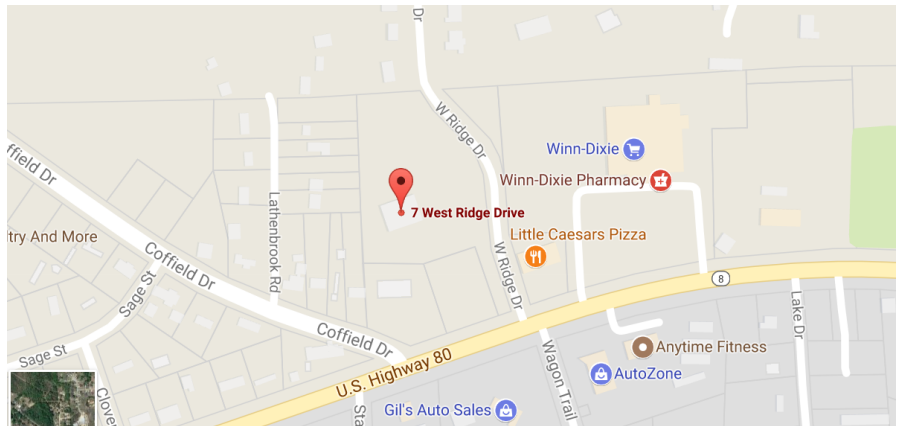

11 WEST RIDGE DR

FOR LEASE 706-332-7777

FOR LEASE

**PROPERTY
DETAILS**

11 WEST RIDGE DR

8000 SQ FT

LOCATED OFF HWY 80

Versatile & huge rental space.
Can be used for any kind of
rental space!