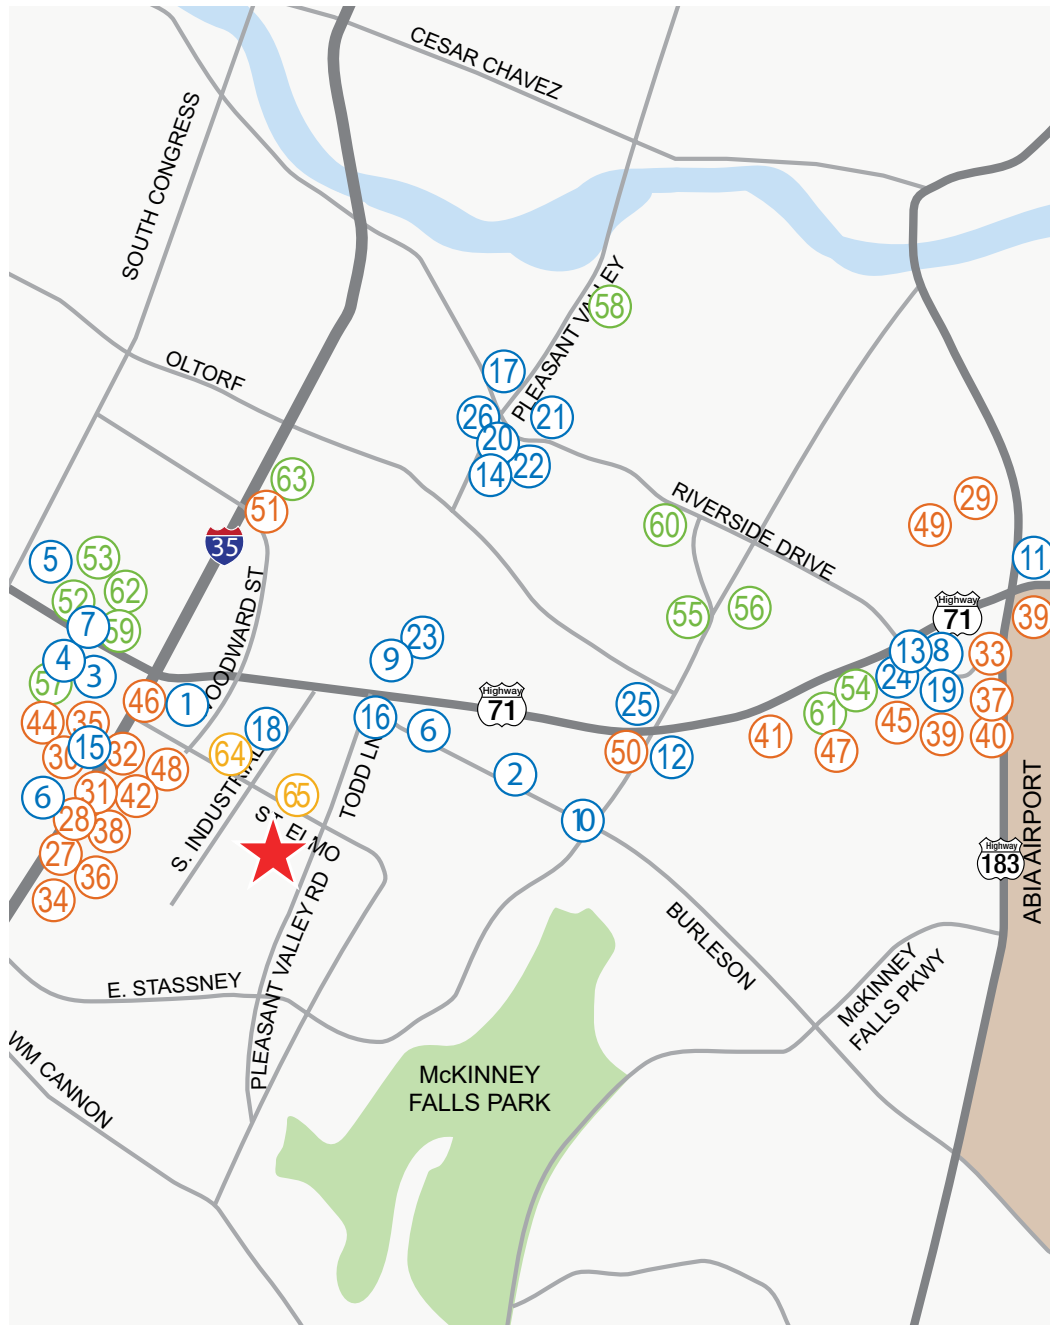

SOUTHPARK COMMERCE CENTER V

4500 SOUTH PLEASANT VALLEY ROAD • AUSTIN, TEXAS 78744

20,754 SF CLASS A SPACE AVAILABLE

SOUTHPARK COMMERCE CENTER V

	BUILDING 1	BUILDING 2	BUILDING 3
2020 OpEx	\$3.32/SF	\$3.32/SF	\$3.32/SF
Square Feet Available	0	20,754	0
Type	Service Center	Warehouse	Warehouse
Clear Height	24'	28'	28'
Dimensions	150' x 500'	155' x 745'	180' x 910'
Typical Column Spacing	45' x 50'	50' x 50'	50' x 45'
Construction	Tilt Wall	Tilt Wall	Tilt Wall
Roof Type	TPO	TPO	TPO
Roof Insulation	R-20	R-20	R-20
Fire Protection	ESFR	ESFR	ESFR
Dock Doors	19 Expandable to 24	32 Expandable to 34	43
Dock with Ramp	0	2 (12' x 14')	2 (12' x 14')
Natural Gas	Yes	No	No
Parking Spaces	203	170	157

SOUTHPARK COMMERCE CENTER V

SOUTHPARK COMMERCE CENTER V

SOUTHPARK COMMERCE CENTER V

RESTAURANTS

1. Asia
2. Bella Donna Subs
3. Bill Miller Bar B Q
4. Burger King
5. Cabo Bob's
6. Catfish Parlour
7. Chick fil A
8. Denny's
9. Don Jan Mexican Restaurant
10. El Meson Taqueria
11. Gatti's Pizza
12. Jack in the Box
13. Javi's Tex Mex
14. KFC
15. La Cabana
16. McDonald's
17. Popeye's Chicken
18. Quiznos Subs
19. Starbuck's Coffee
20. Super Burrito
21. Taco Bell
22. Taco Cabana
23. Vic's Barbeque
24. Waffle House
25. Wendy's
26. Wingstop

LODGING

27. Austin Marriott South
28. Baymont Inn & Suites South
29. Best Western Inn & Suites Austin Airport
30. Candlewood Suites
31. Comfort Suites Austin Airport
32. Comfort Suites South
33. Courtyard Austin Airport

PUBLIC TRANSPORTATION

64. Capital Metro Bus Stop
65. Capital Metro Bus Stop