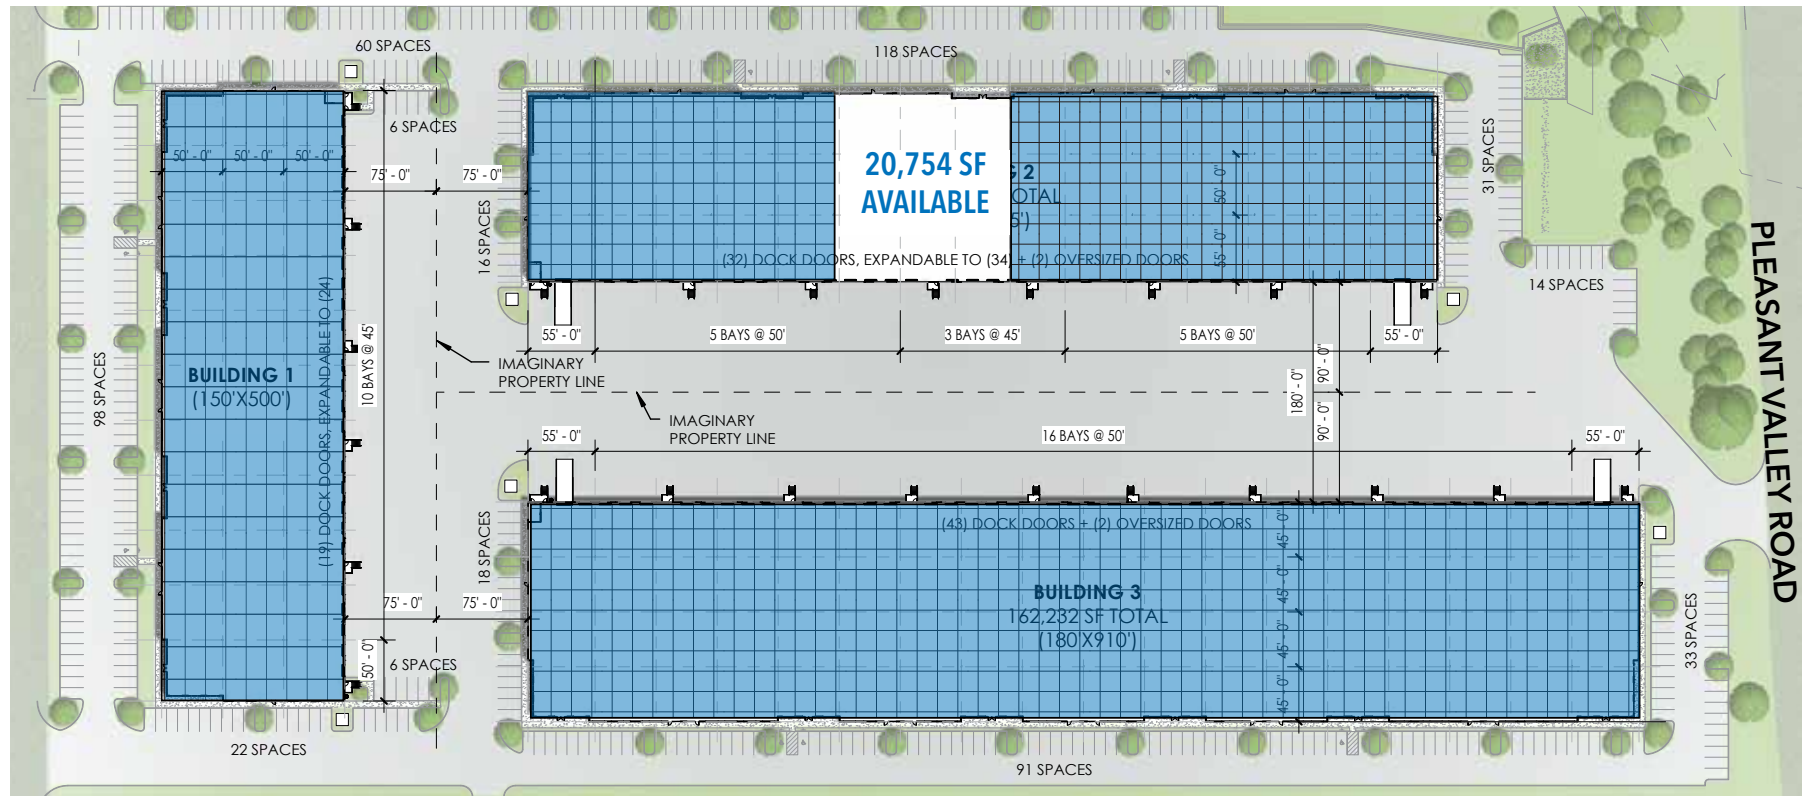

SOUTHPARK COMMERCE CENTER V

4500 SOUTH PLEASANT VALLEY ROAD • AUSTIN, TEXAS 78744

20,754 SF CLASS A SPACE AVAILABLE

SOUTHPARK COMMERCE CENTER V

	BUILDING 1	BUILDING 2	BUILDING 3
2020 OpEx	\$3.32/SF	\$3.32/SF	\$3.32/SF
Square Feet Available	0	20,754	0
Type	Service Center	Warehouse	Warehouse
Clear Height	24'	28'	28'
Dimensions	150' x 500'	155' x 745'	180' x 910'
Typical Column Spacing	45' x 50'	50' x 50'	50' x 45'
Construction	Tilt Wall	Tilt Wall	Tilt Wall
Roof Type	TPO	TPO	TPO
Roof Insulation	R-20	R-20	R-20
Fire Protection	ESFR	ESFR	ESFR
Dock Doors	19 Expandable to 24	32 Expandable to 34	43
Dock with Ramp	0	2 (12' x 14')	2 (12' x 14')
Natural Gas	Yes	No	No
Parking Spaces	203	170	157

SOUTHPARK COMMERCE CENTER V

SOUTHPARK COMMERCE CENTER V

SOUTHPARK COMMERCE CENTER V

RESTAURANTS

1. Asia
2. Bella Donna Subs
3. Bill Miller Bar B Q
4. Burger King
5. Cabo Bob's
6. Catfish Parlour
7. Chick fil A
8. Denny's
9. Don Jan Mexican Restaurant
10. El Meson Taqueria
11. Gatti's Pizza
12. Jack in the Box
13. Javi's Tex Mex
14. KFC
15. La Cabana
16. McDonald's
17. Popeye's Chicken
18. Quiznos Subs
19. Starbuck's Coffee
20. Super Burrito
21. Taco Bell
22. Taco Cabana
23. Vic's Barbeque
24. Waffle House
25. Wendy's
26. Wingstop