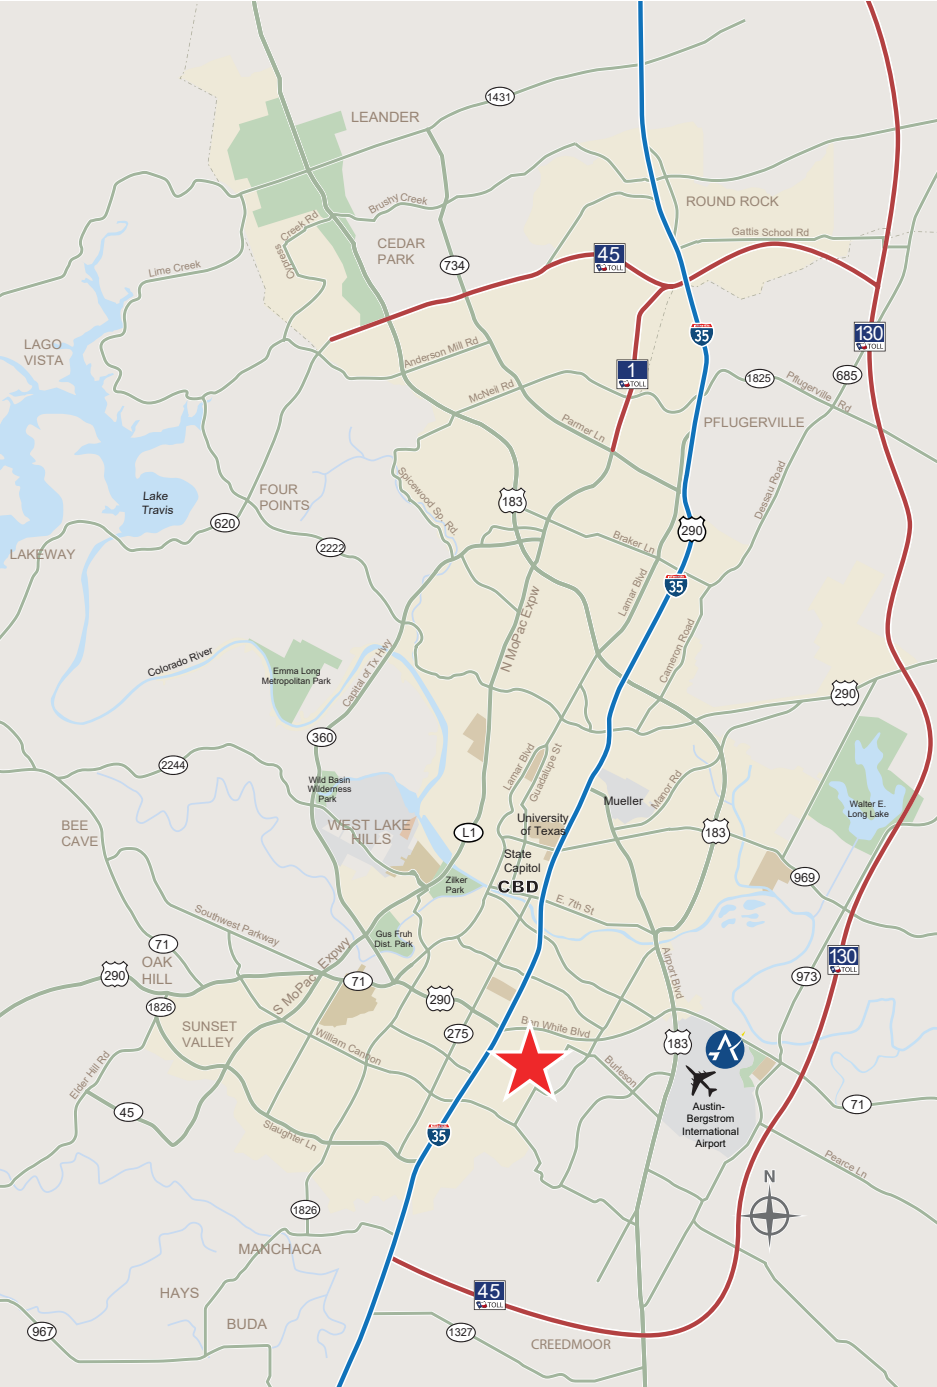

SOUTHPARK COMMERCE CENTER V

4500 SOUTH PLEASANT VALLEY ROAD • AUSTIN, TEXAS 78744

20,754 SF CLASS A SPACE AVAILABLE

SOUTHPARK COMMERCE CENTER V

	BUILDING 1	BUILDING 2	BUILDING 3
2020 OpEx	\$3.32/SF	\$3.32/SF	\$3.32/SF
Square Feet Available	0	20,754	0
Type	Service Center	Warehouse	Warehouse
Clear Height	24'	28'	28'
Dimensions	150' x 500'	155' x 745'	180' x 910'
Typical Column Spacing	45' x 50'	50' x 50'	50' x 45'
Construction	Tilt Wall	Tilt Wall	Tilt Wall
Roof Type	TPO	TPO	TPO
Roof Insulation	R-20	R-20	R-20
Fire Protection	ESFR	ESFR	ESFR
Dock Doors	19 Expandable to 24	32 Expandable to 34	43
Dock with Ramp	0	2 (12' x 14')	2 (12' x 14')
Natural Gas	Yes	No	No
Parking Spaces	203	170	157

SOUTHPARK COMMERCE CENTER V

SOUTHPARK COMMERCE CENTER V

SOUTHPARK COMMERCE CENTER V

RESTAURANTS

1. Asia
2. Bella Donna Subs
3. Bill Miller Bar B Q
4. Burger King
5. Cabo Bob's
6. Catfish Parlour
7. Chick fil A
8. Denny's
9. Don Jan Mexican Restaurant
10. El Meson Taqueria
11. Gatti's Pizza
12. Jack in the Box
13. Javi's Tex Mex
14. KFC
15. La Cabana
16. McDonald's
17. Popeye's Chicken
18. Quiznos Subs
19. Starbuck's Coffee
20. Super Burrito
21. Taco Bell
22. Taco Cabana
23. Vic's Barbeque
24. Waffle House
25. Wendy's
26. Wingstop

LODGING

27. Austin Marriott South
28. Baymont Inn & Suites South
29. Best Western Inn & Suites Austin Airport
30. Candlewood Suites
31. Comfort Suites Austin Airport
32. Comfort Suites South
33. Courtyard Austin Airport

PUBLIC TRANSPORTATION

64. Capital Metro Bus Stop
65. Capital Metro Bus Stop