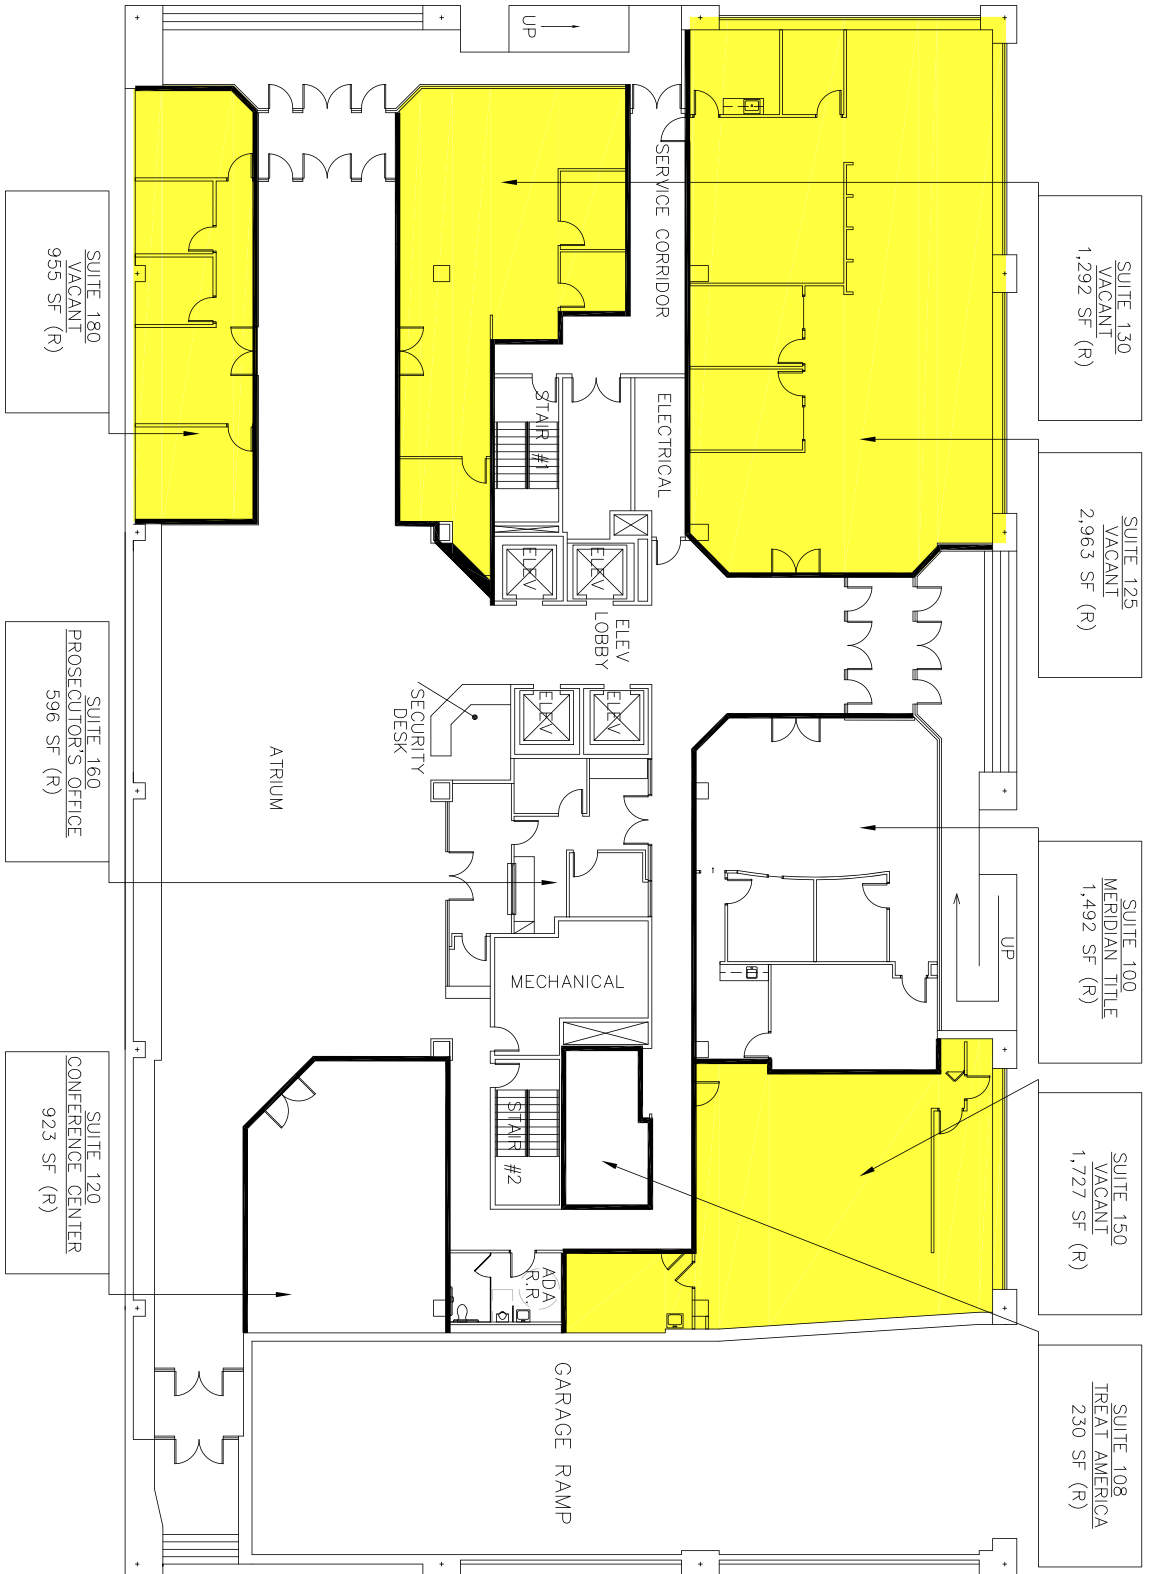

NORTH

251 E. OHIO STREET FIRST FLOOR

NO SCALE

Lamson & Condon
ARCHITECTURE
INTERIOR DESIGN

I:\14020

05/01/2015

251 E. OHIO STREET

FIRST FLOOR
NO SCALE

NORTH

**CUSHMAN &
WAKEFIELD**