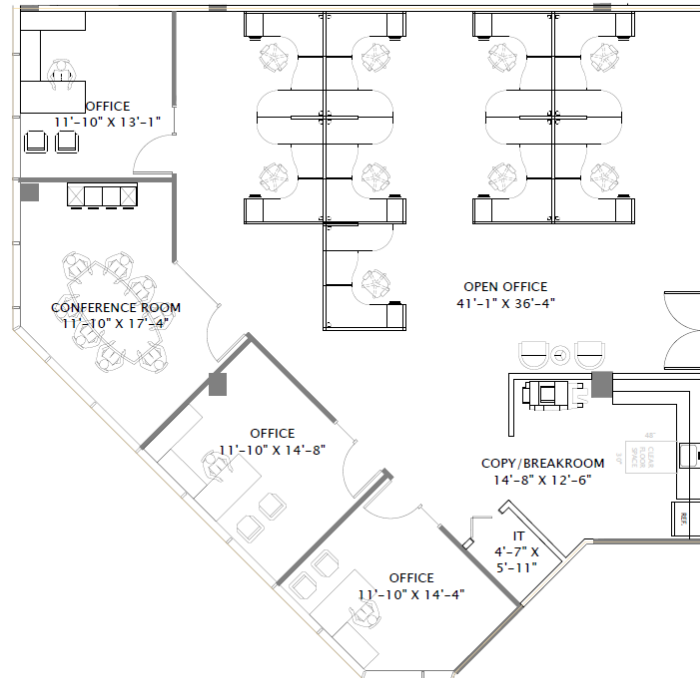

Suite 266
2,726 r.s.f.

For more information,
please contact:

Sandra Andersen
Senior Vice President
954 760 4854
sandra.andersen@am.jll.com

Elizabeth Jimenez
Associate
954 233 3441
elizabeth.jimenez@am.jll.com