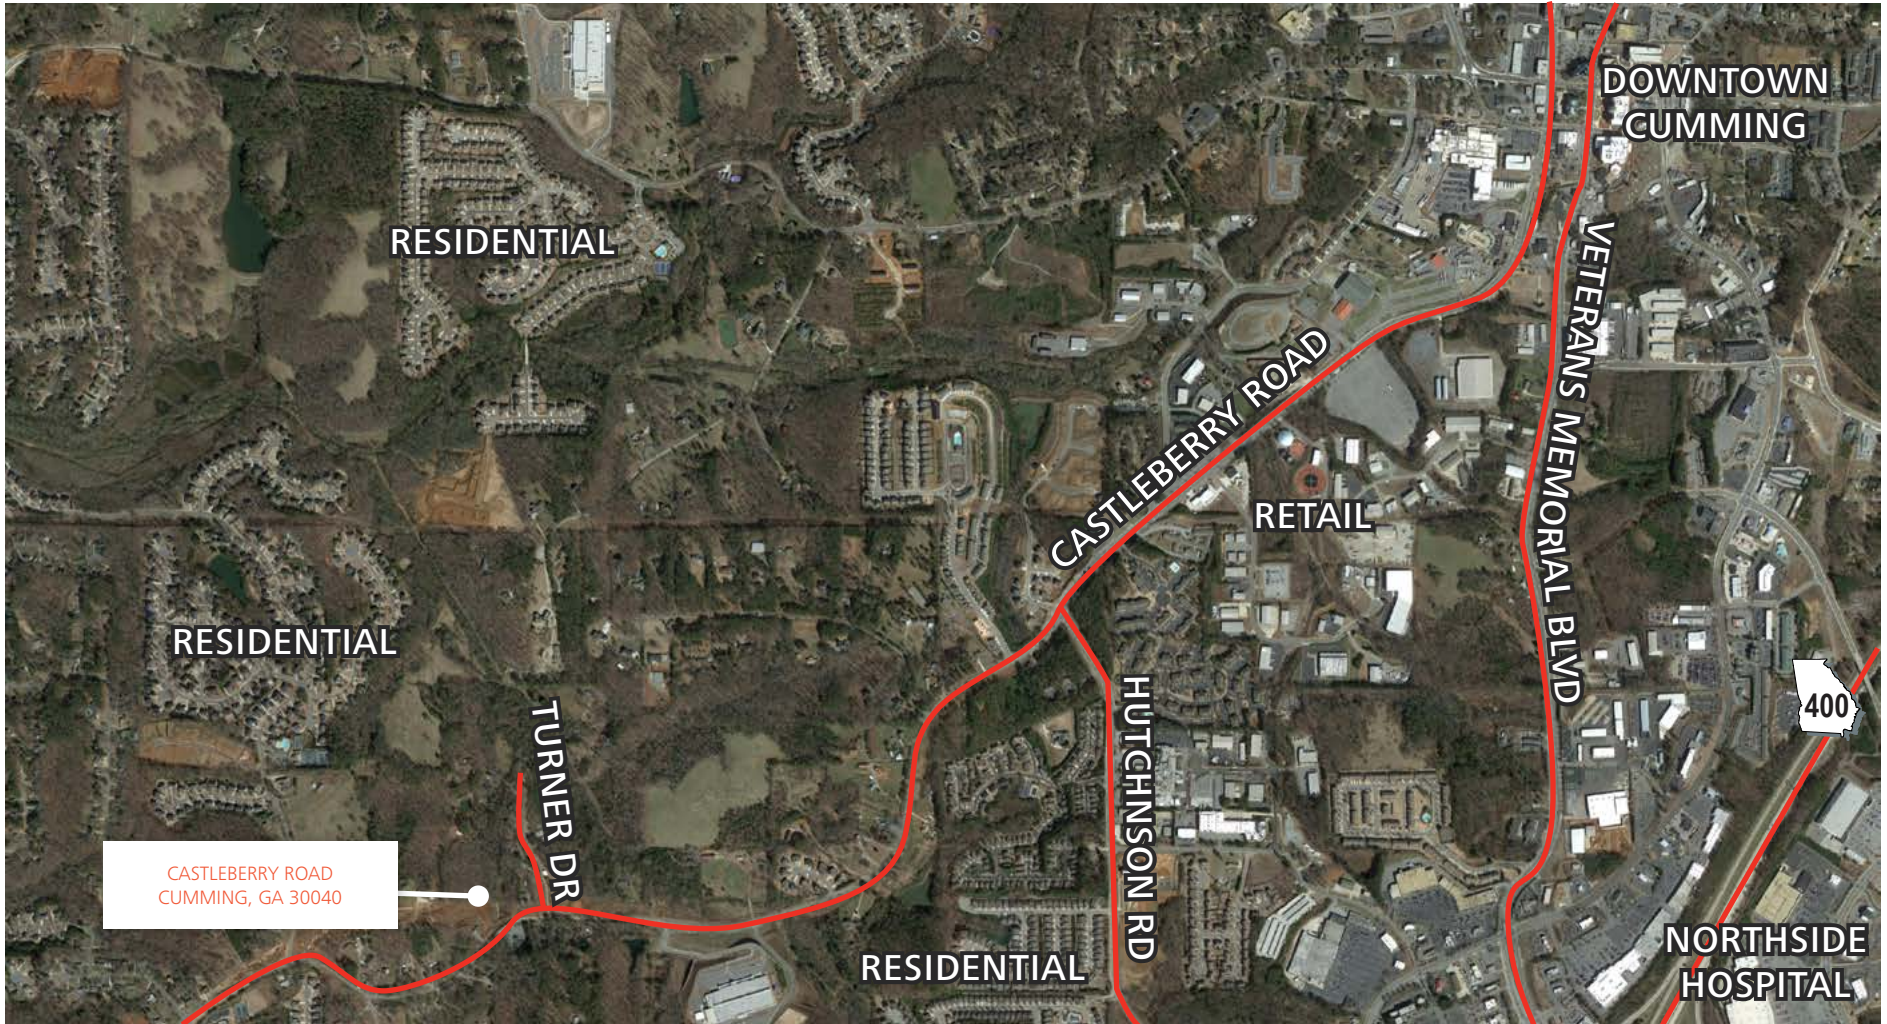

Castleberry Road & Turner Drive

Land for Sale: 1.55 Acres

Castleberry Road
Cumming, GA 30040

AERIAL

©2016 Ackerman & Co. All rights reserved. While we have no reason to doubt the accuracy of the information provided from sources we deem reliable, we cannot guarantee it and therefore assume no liability for errors, omissions or changes to this content.

BOB GOTTLIEB
770.913.3917
bgottlieb@ackermanco.net

www.ackermanco.net

Ackerman & Co.