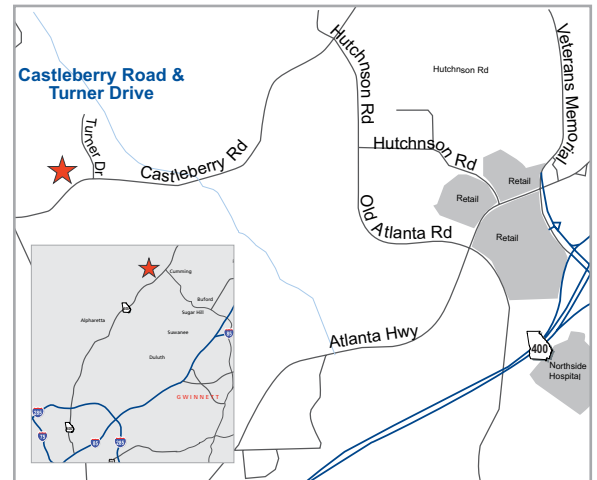

Castleberry Road & Turner Drive

Cumming, Georgia 30046 | Forsyth County

LAND FOR SALE

SPACE AVAILABLE 1.55 Acres

SALE PRICE \$95,000

HIGHLIGHTS

- On newly developed, four lane portion of Castleberry Road, with 15,200 VPD
- Minutes from Downtown Cumming
- Across from Whispering Hope Baptist
- Close proximity to new high school at intersection of Turner Drive
- Close to GA 400