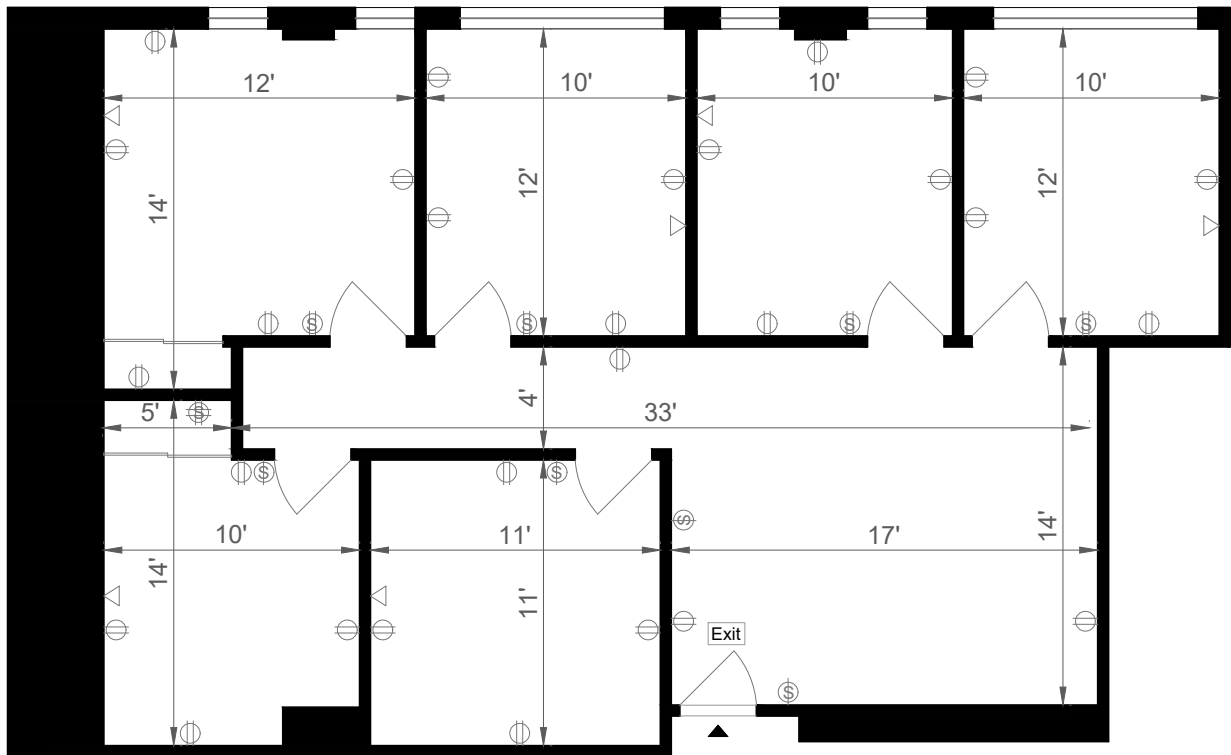

# ICON OFFICE BUILDING

1895 TYLER STREET - SUITE 207 | HOLLYWOOD, FL 33020

## LEGEND:

-  DOUBLE RECEPTACLE
-  QUAD RECEPTACLE
-  SINGLE SWITCH
-  DOUBLE SWITCH
-  ELECTRICAL PANEL
-  VOICE RECEPTACLE

1,609 Rentable SF