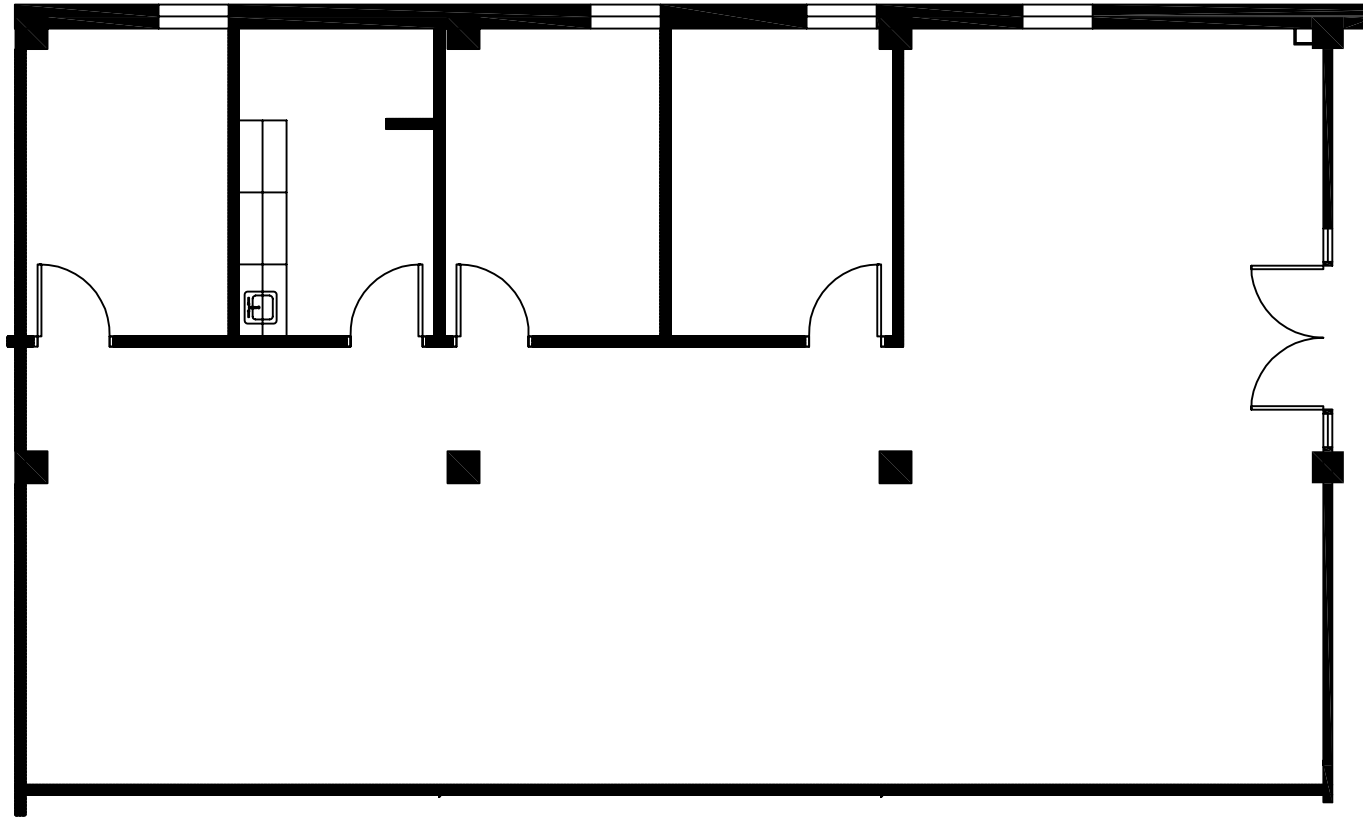

HIGH POINT PLAZA

Suite 201

2,068 rsf

LARRY MEYER
O: 847.330.1300 C: 847.212.3220
lmeyer@marcrealty.com

ALAN RAPHAELI
847.330.1300
araphaeli@marcrealty.com

Exceptional Value
Remarkable Locations