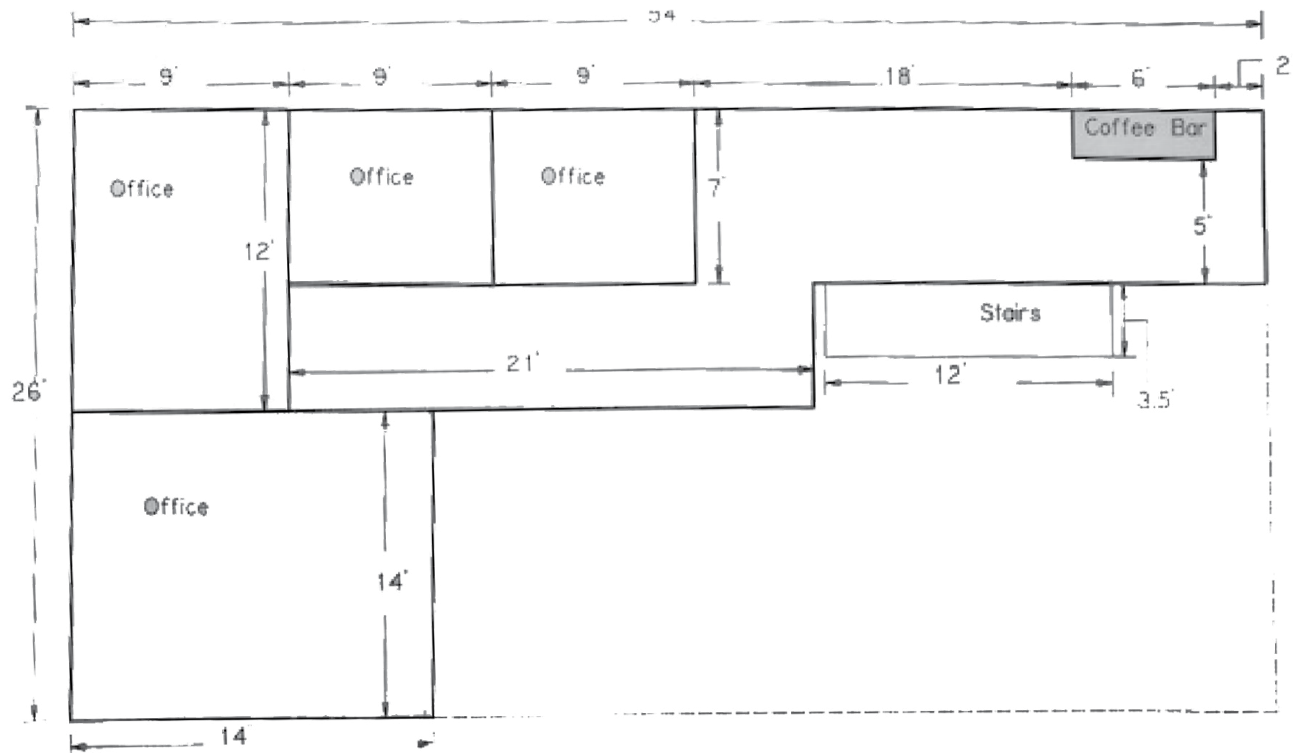

2950 South Delaware Street, Suite 125, San Mateo, CA 94403

www.ngkf.com

Edison Technology Park

3475 - 3517 Edison Way

Menlo Park, CA

PRICE REDUCED: \$3.75/sf NNN

3475-J Edison Way: ±1,650 Square Feet

Juan de Leon 650.572.6573 Juan.deLeon@ngkf.com CA RE License #01383120