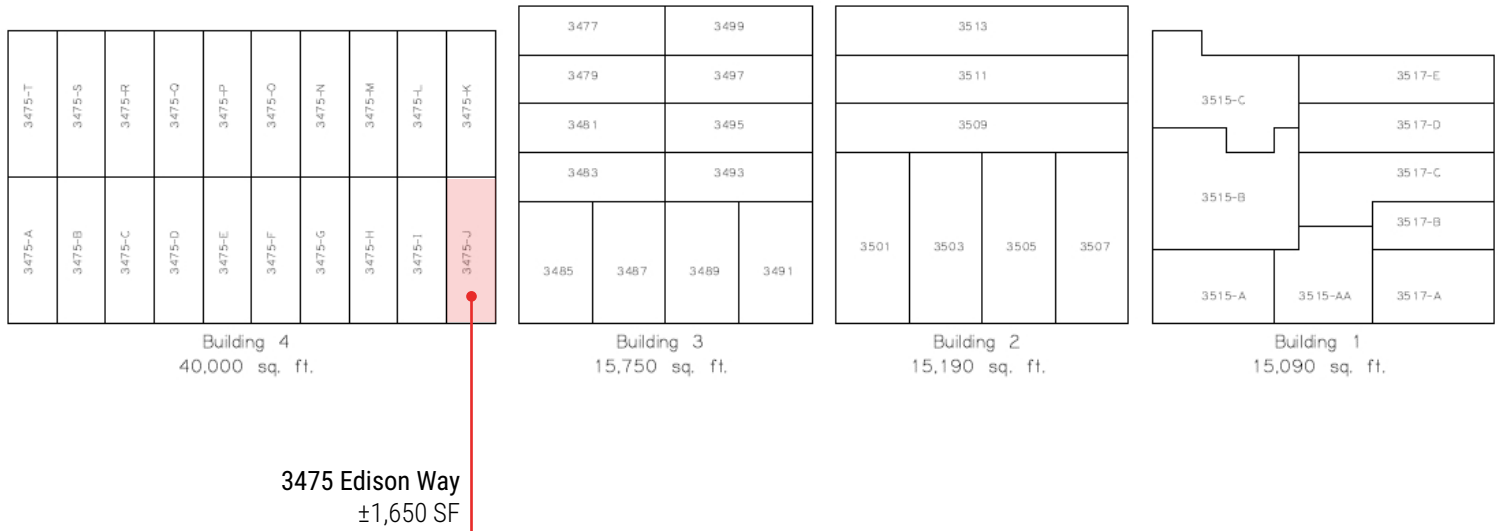

Edison Technology Park

3475 - 3517 Edison Way

Menlo Park, CA

Site Plan

Juan de Leon 650.572.6573 Juan.deLeon@ngkf.com CA RE License #01383120

John Weatherby 650.358.5269 jweatherby@ngkf.com CA RE License #00640295

2950 South Delaware Street, Suite 125, San Mateo, CA 94403

www.ngkf.com