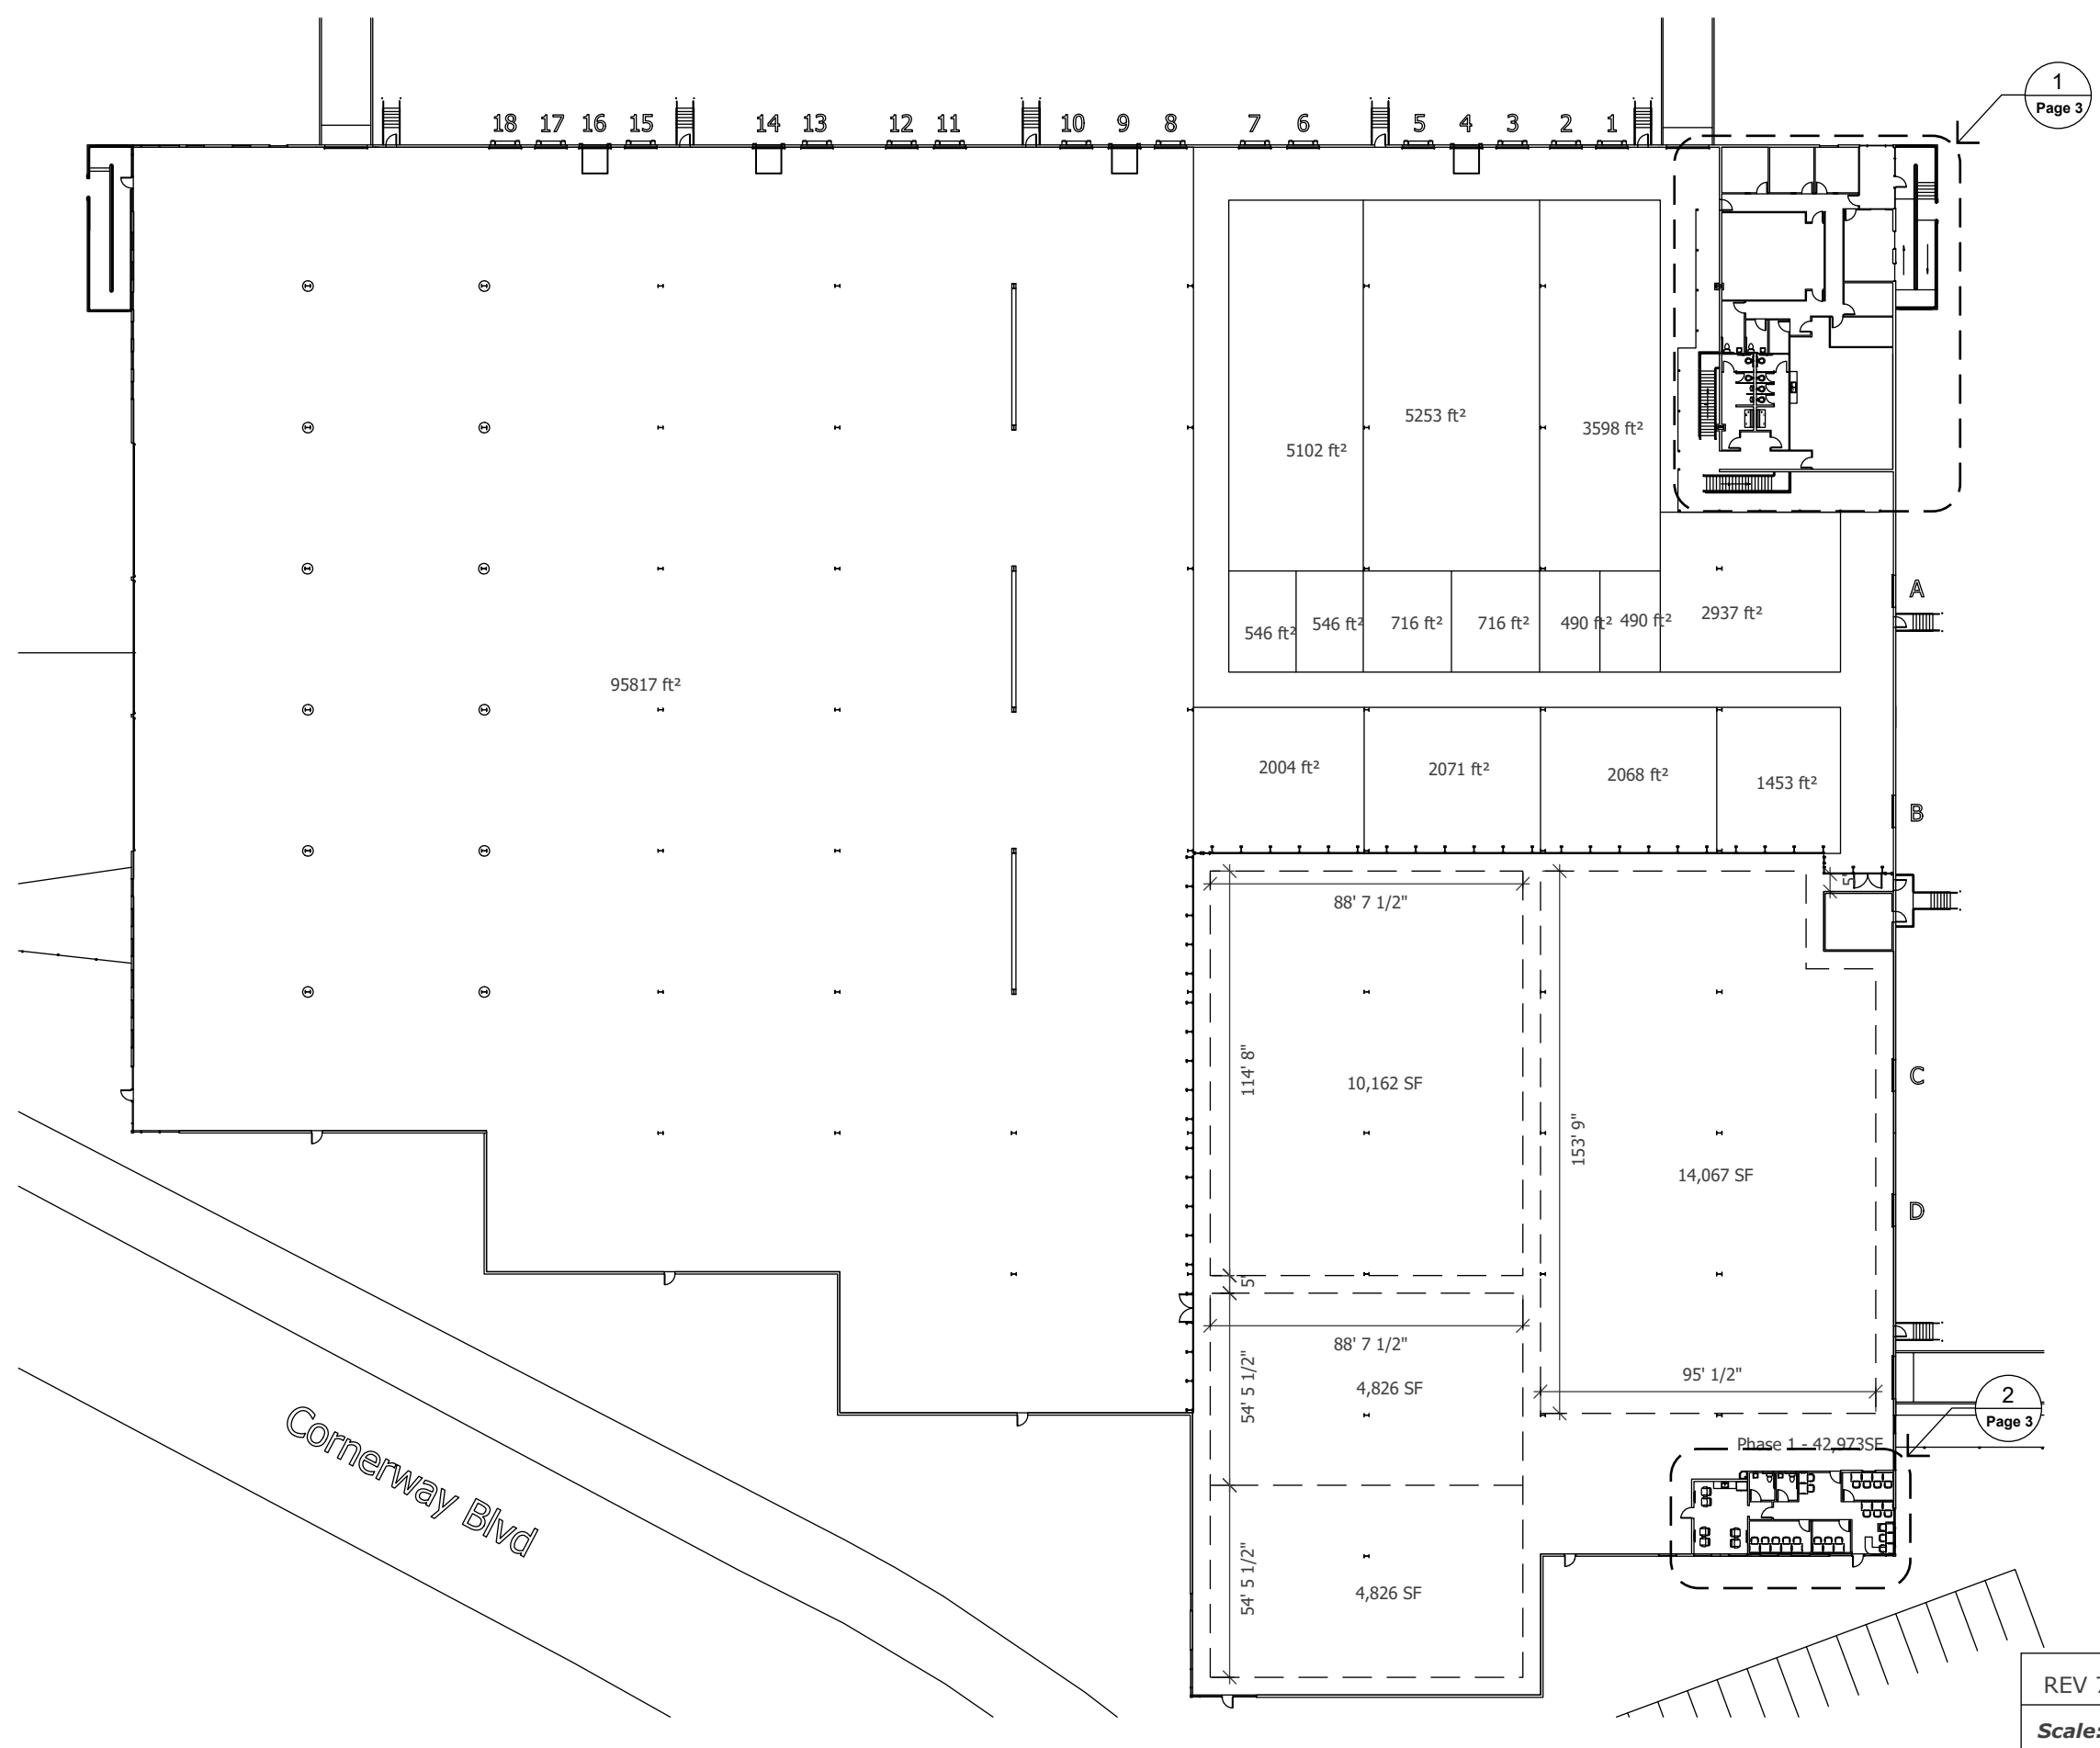

REV 7/22/22	
Scale: 1" : 75'	Date: 1/11/22

1  
Page 3

2  
Page 3

Cornerway Blvd

REV 7/22/22	
Scale: 1" : 50'	Date: 1/11/22

REV 7/22/22	
Scale: <b>1' : 30'</b>	Date: 1/11/22

REV 7/22/22	
Scale: 1/4" : 1'	Date: 1/11/22

**1 OFFICE NORTH**

**2 OFFICE SOUTH**

**3 MEZZANINE**

REV 7/22/22	
Scale: 3/32" : 1'	Date: 1/11/22

Cornerway Blvd

REV 7/22/22	
Scale: 1" : 50'	Date: 1/11/22