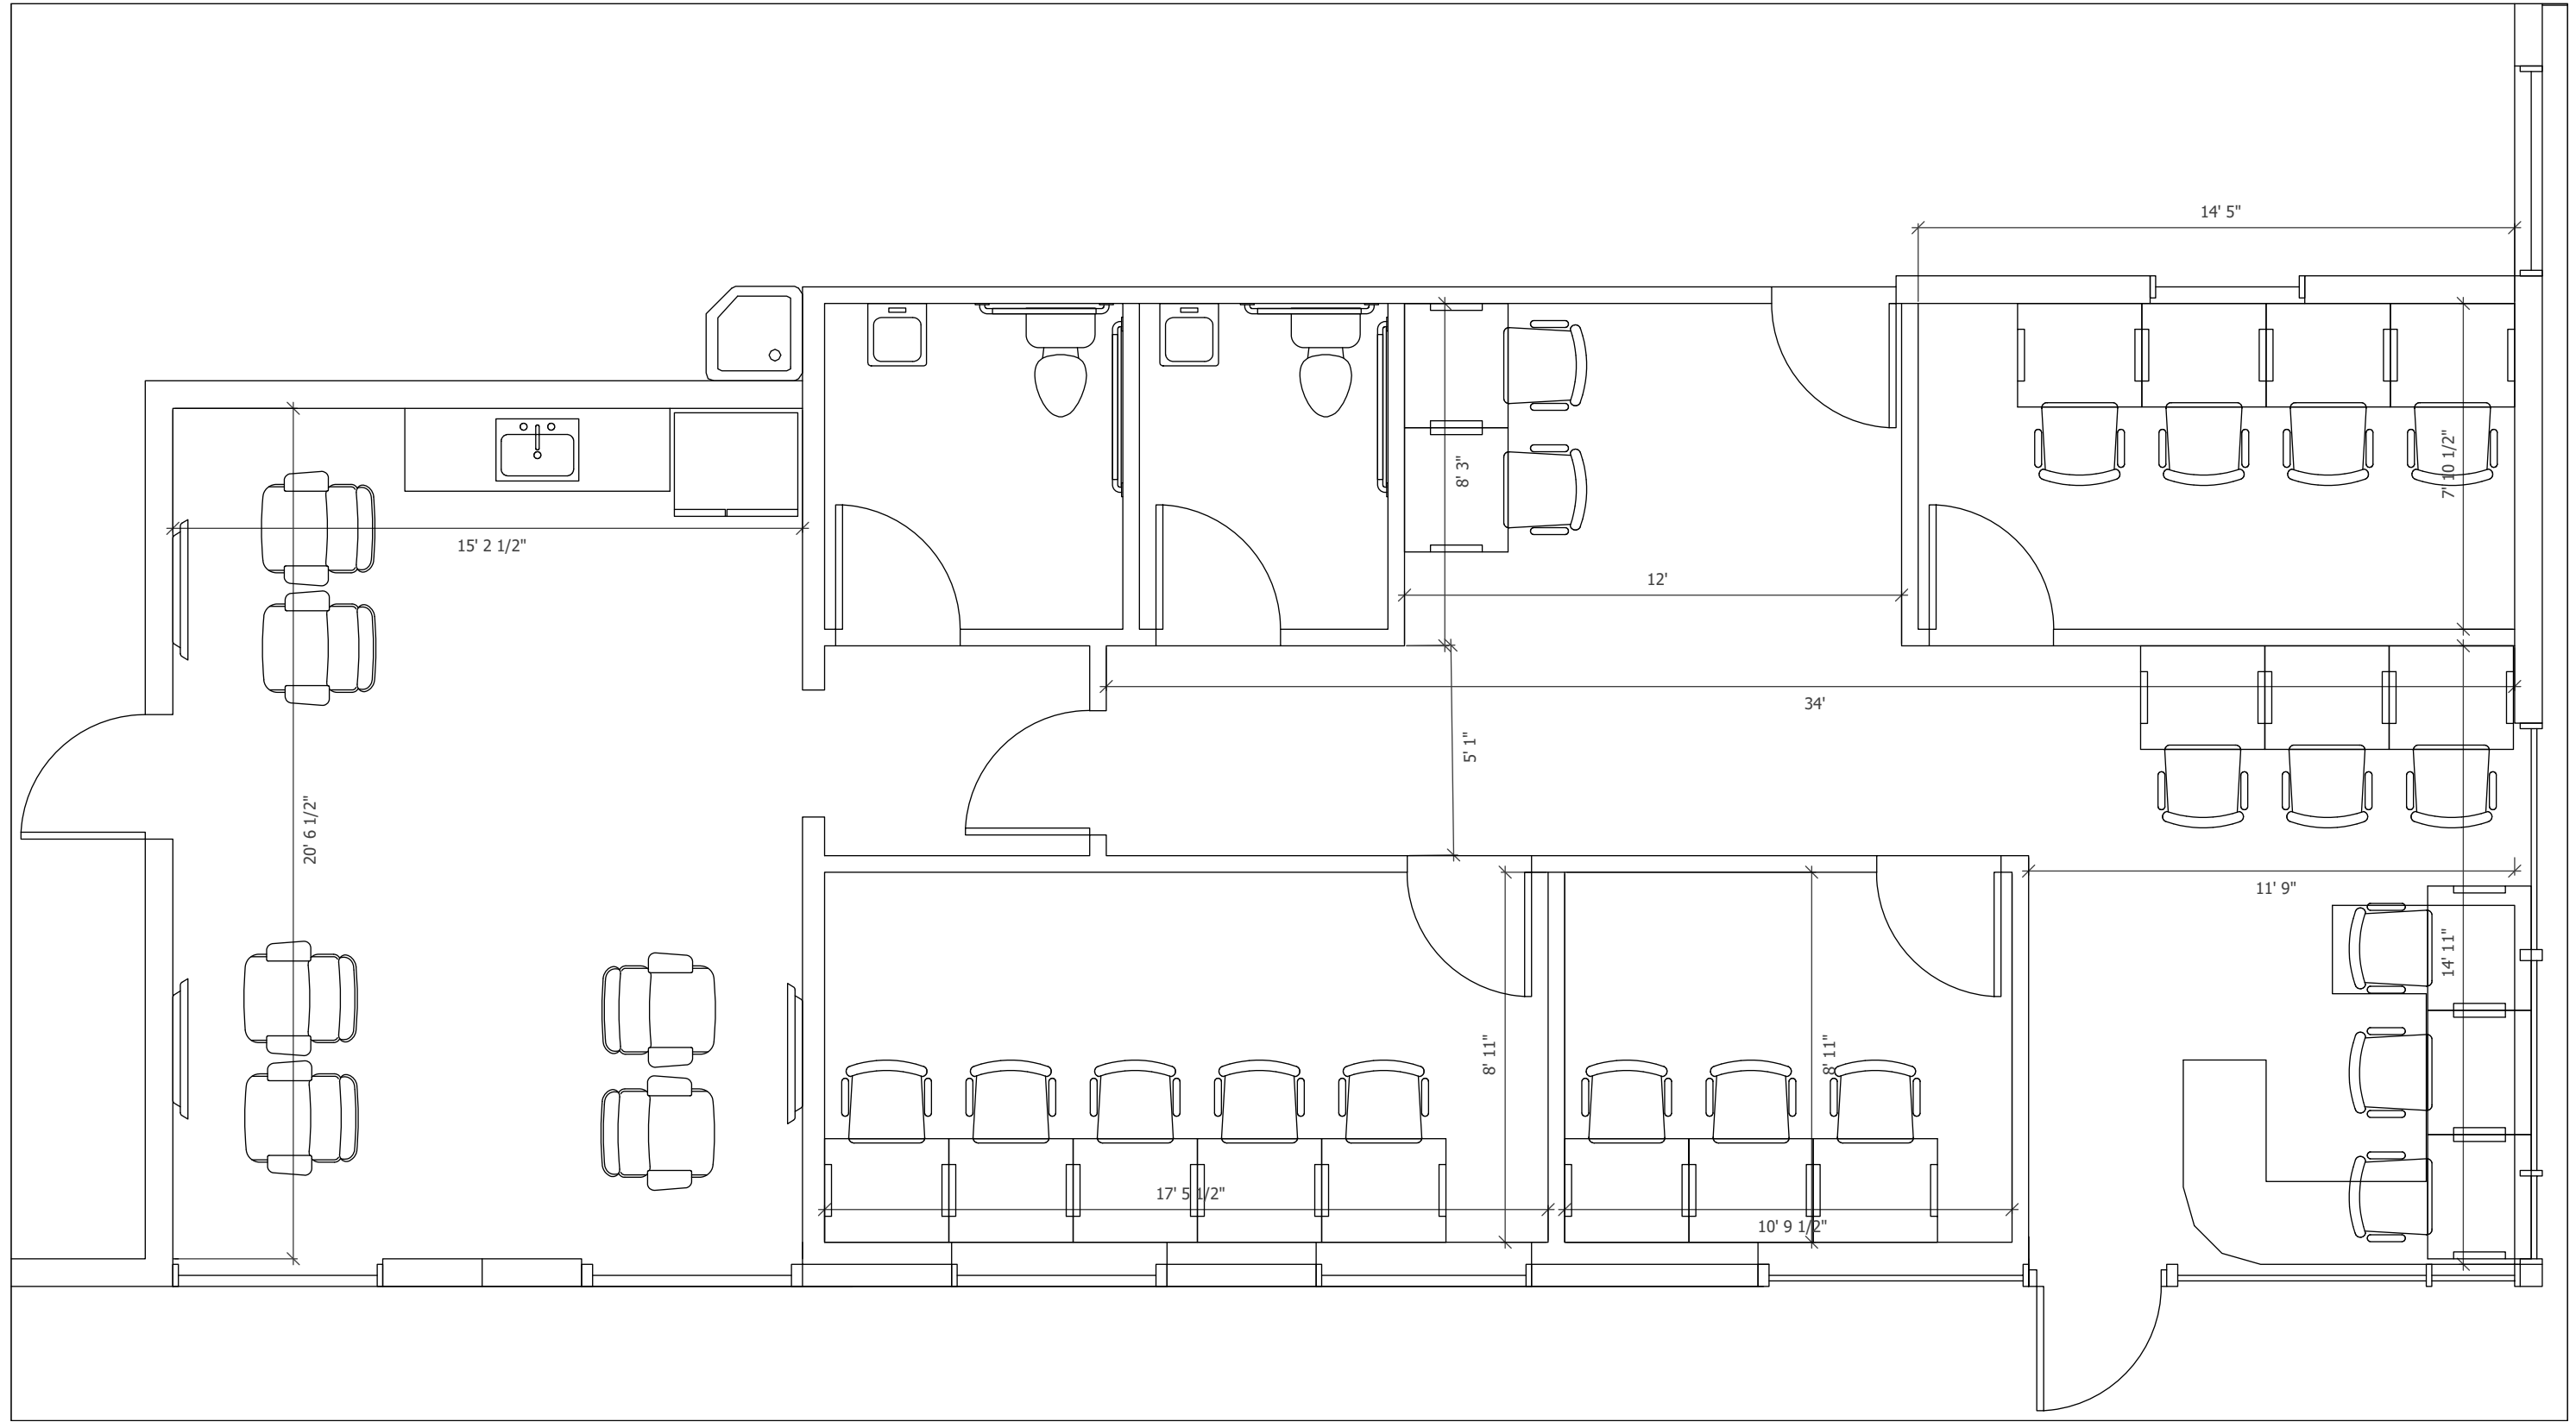

REV 7/22/22	
Scale: 1" : 75'	Date: 1/11/22

1  
Page 3

2  
Page 3

Cornerway Blvd

REV 7/22/22	
Scale: 1" : 50'	Date: 1/11/22

REV 7/22/22	
Scale: <b>1' : 30'</b>	Date: 1/11/22

REV 7/22/22	
Scale: 1/4" : 1'	Date: 1/11/22

**1 OFFICE NORTH**

**2 OFFICE SOUTH**

**3 MEZZANINE**

REV 7/22/22	
Scale: 3/32" : 1'	Date: 1/11/22

Cornerway Blvd

REV 7/22/22	
Scale: 1" : 50'	Date: 1/11/22