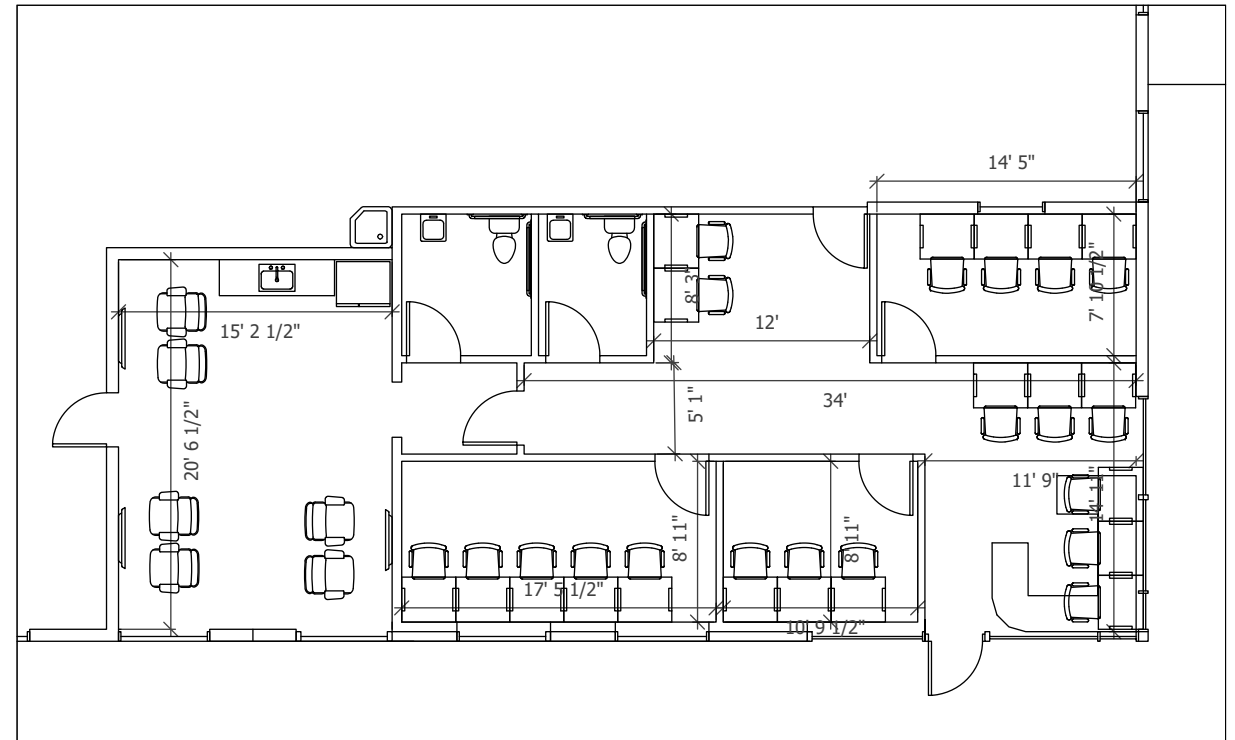

REV 7/22/22	
Scale: 1" : 75'	Date: 1/11/22

1  
Page 3

2  
Page 3

Cornerway Blvd

REV 7/22/22	
Scale: 1" : 50'	Date: 1/11/22

REV 7/22/22	
Scale: <b>1' : 30'</b>	Date: 1/11/22

REV 7/22/22	
Scale: 1/4" : 1'	Date: 1/11/22

**1 OFFICE NORTH**

**2 OFFICE SOUTH**

**3 MEZZANINE**

REV 7/22/22	
Scale: 3/32" : 1'	Date: 1/11/22

Cornerway Blvd

REV 7/22/22	
Scale: 1" : 50'	Date: 1/11/22