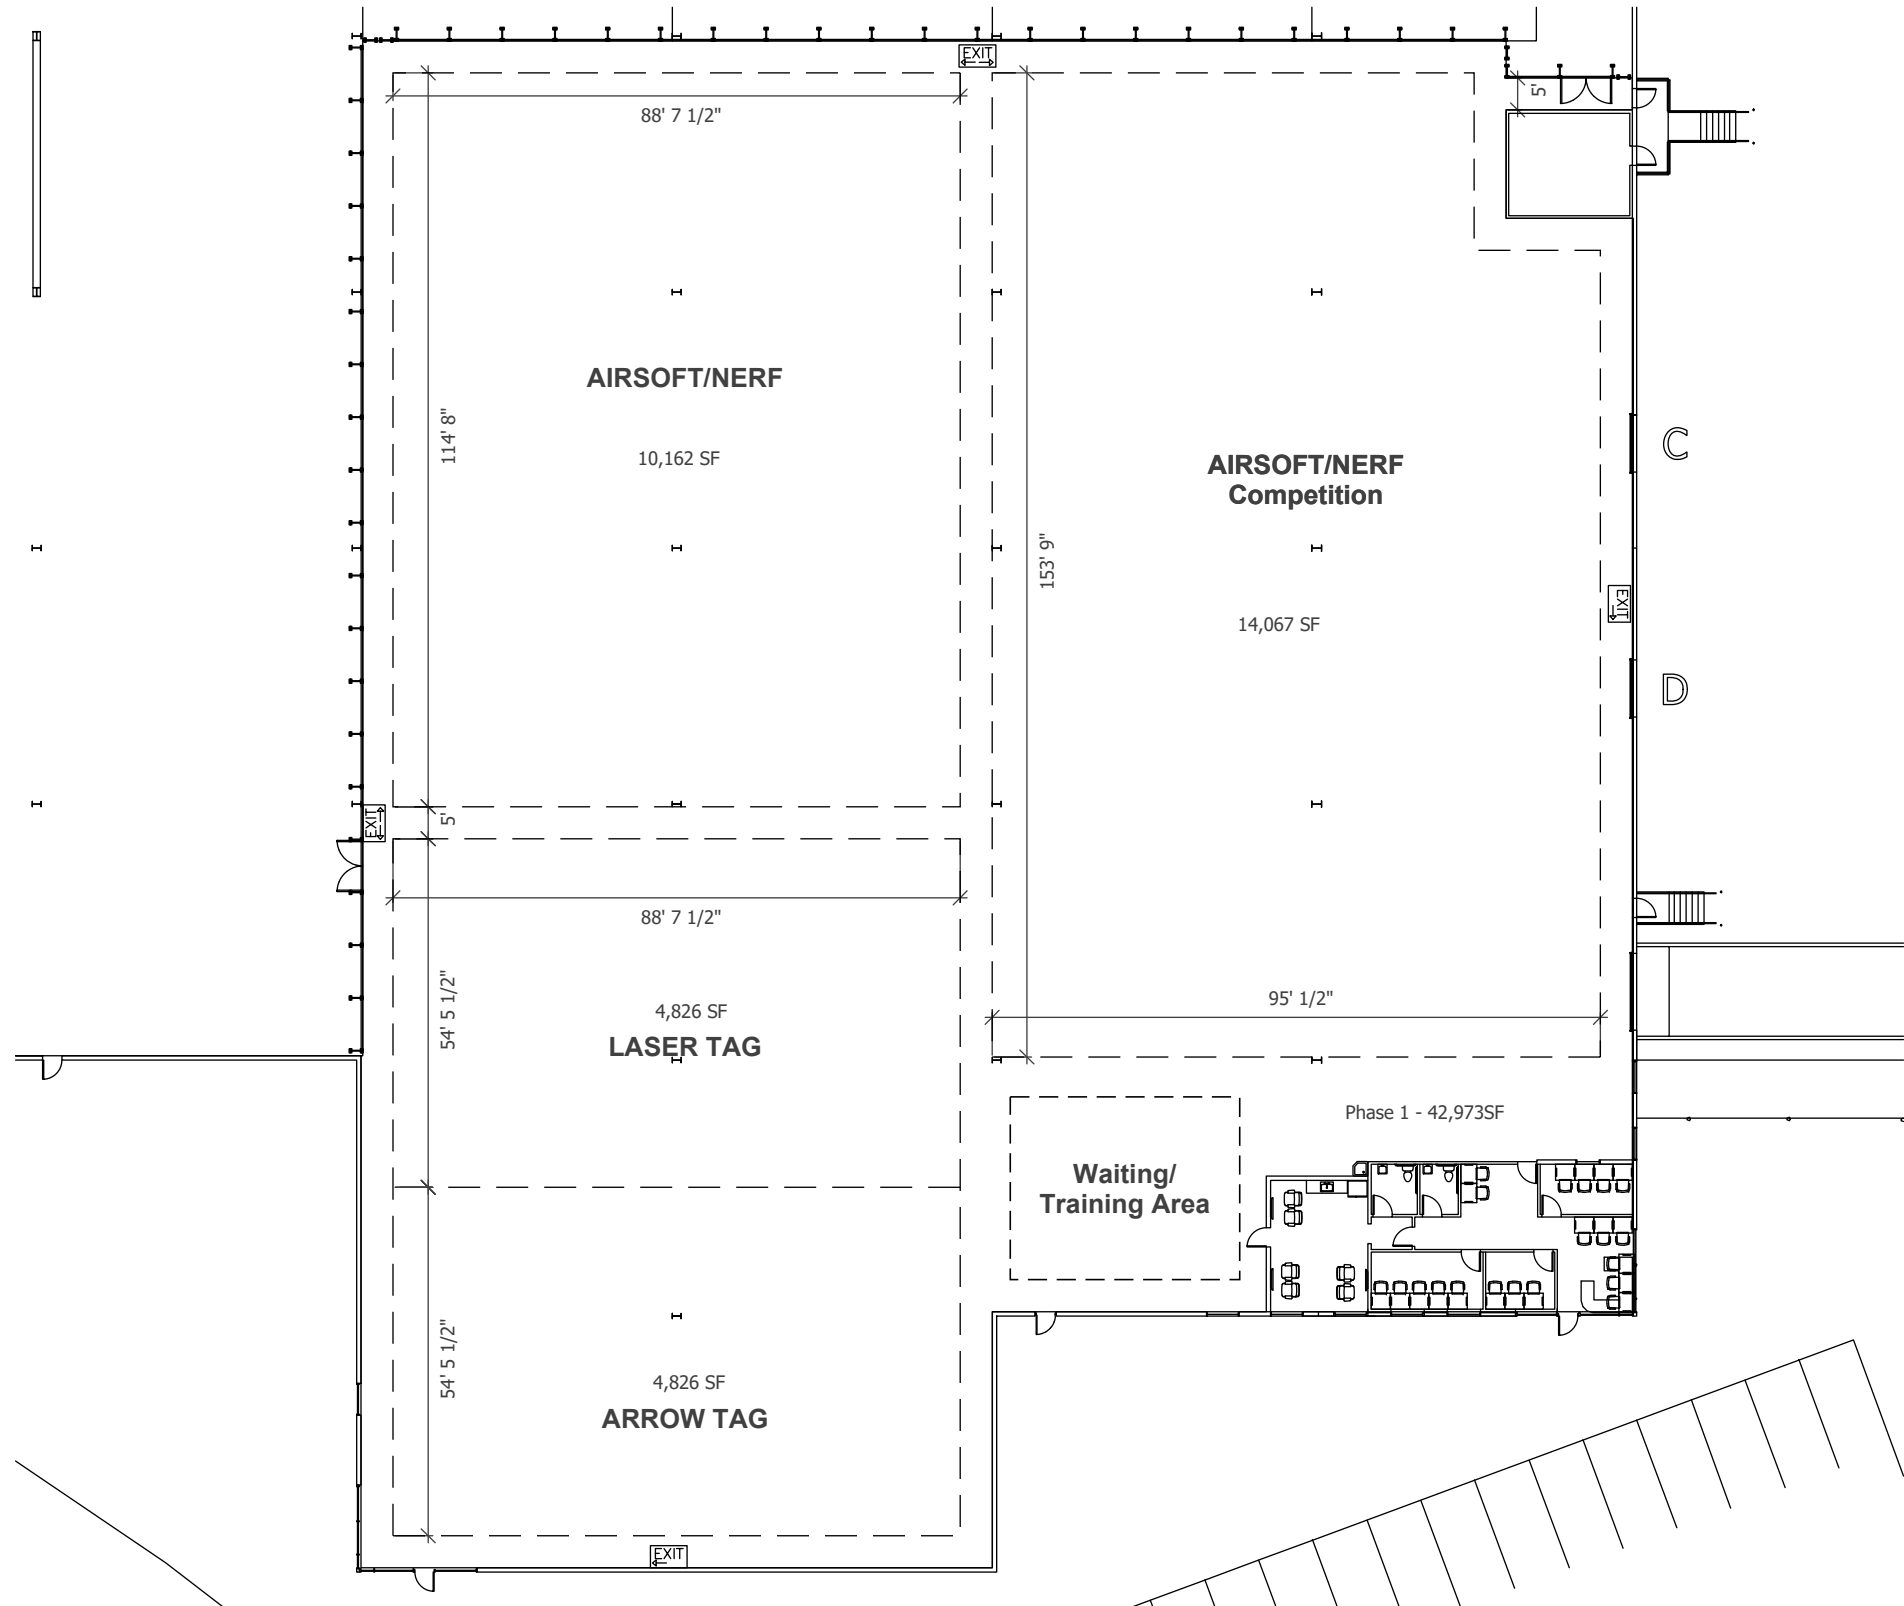

REV 7/22/22	
Scale: 1" : 75'	Date: 1/11/22

1  
Page 3

2  
Page 3

Cornerway Blvd

REV 7/22/22	
Scale: 1" : 50'	Date: 1/11/22

REV 7/22/22	
Scale: <b>1' : 30'</b>	Date: 1/11/22

REV 7/22/22	
Scale: 1/4" : 1'	Date: 1/11/22

**1 OFFICE NORTH**

**2 OFFICE SOUTH**

**3 MEZZANINE**

REV 7/22/22	
Scale: 3/32" : 1'	Date: 1/11/22

Cornerway Blvd

REV 7/22/22	
Scale: 1" : 50'	Date: 1/11/22