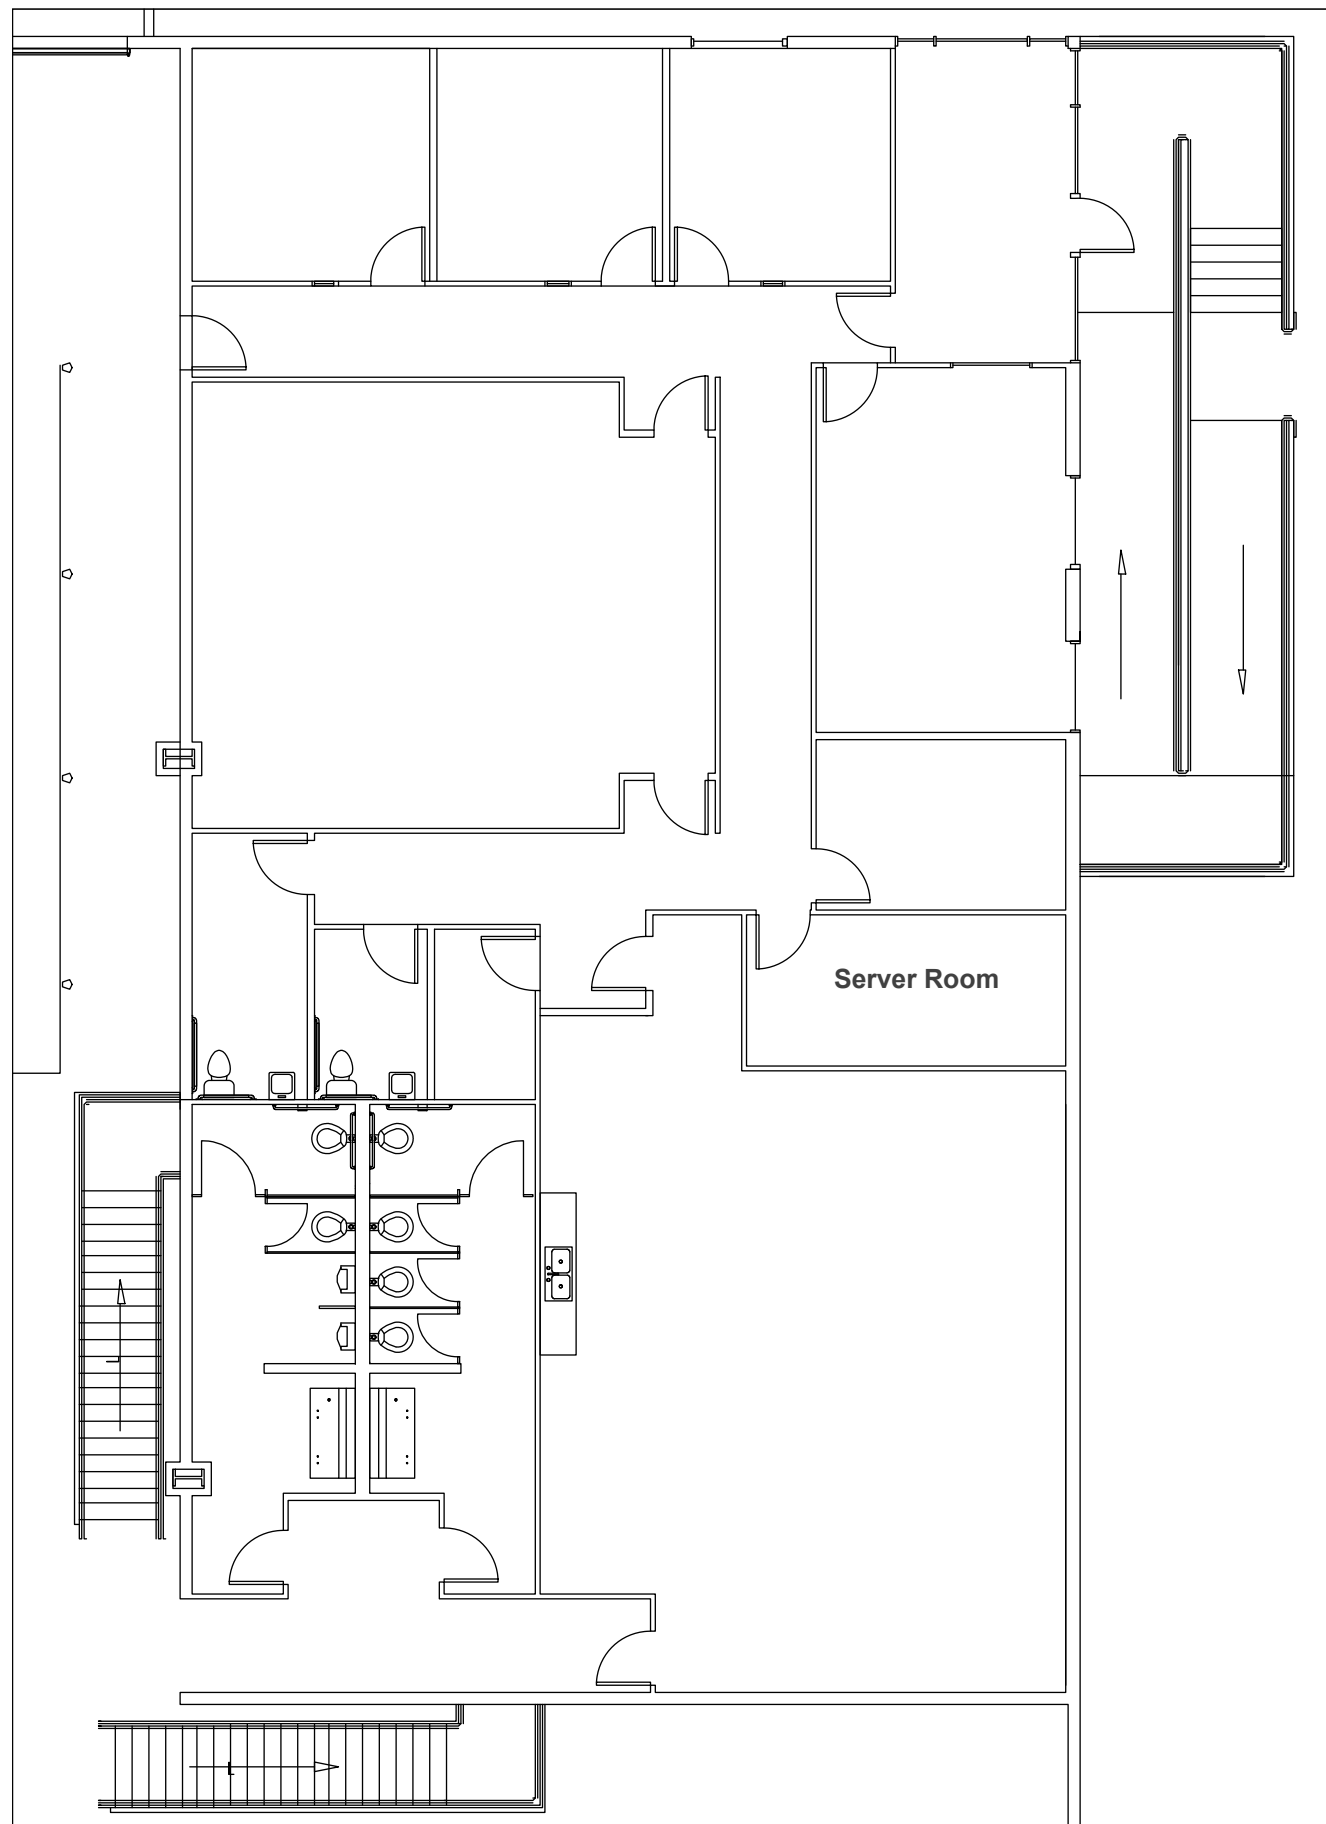

REV 7/22/22	
Scale: 1" : 75'	Date: 1/11/22

1  
Page 3

2  
Page 3

Cornerway Blvd

REV 7/22/22	
Scale: 1" : 50'	Date: 1/11/22

REV 7/22/22	
Scale: <b>1' : 30'</b>	Date: 1/11/22

REV 7/22/22	
Scale: 1/4" : 1'	Date: 1/11/22

**1 OFFICE NORTH**

**2 OFFICE SOUTH**

**3 MEZZANINE**

REV 7/22/22	
Scale: 3/32" : 1'	Date: 1/11/22

Cornerway Blvd

REV 7/22/22	
Scale: 1" : 50'	Date: 1/11/22