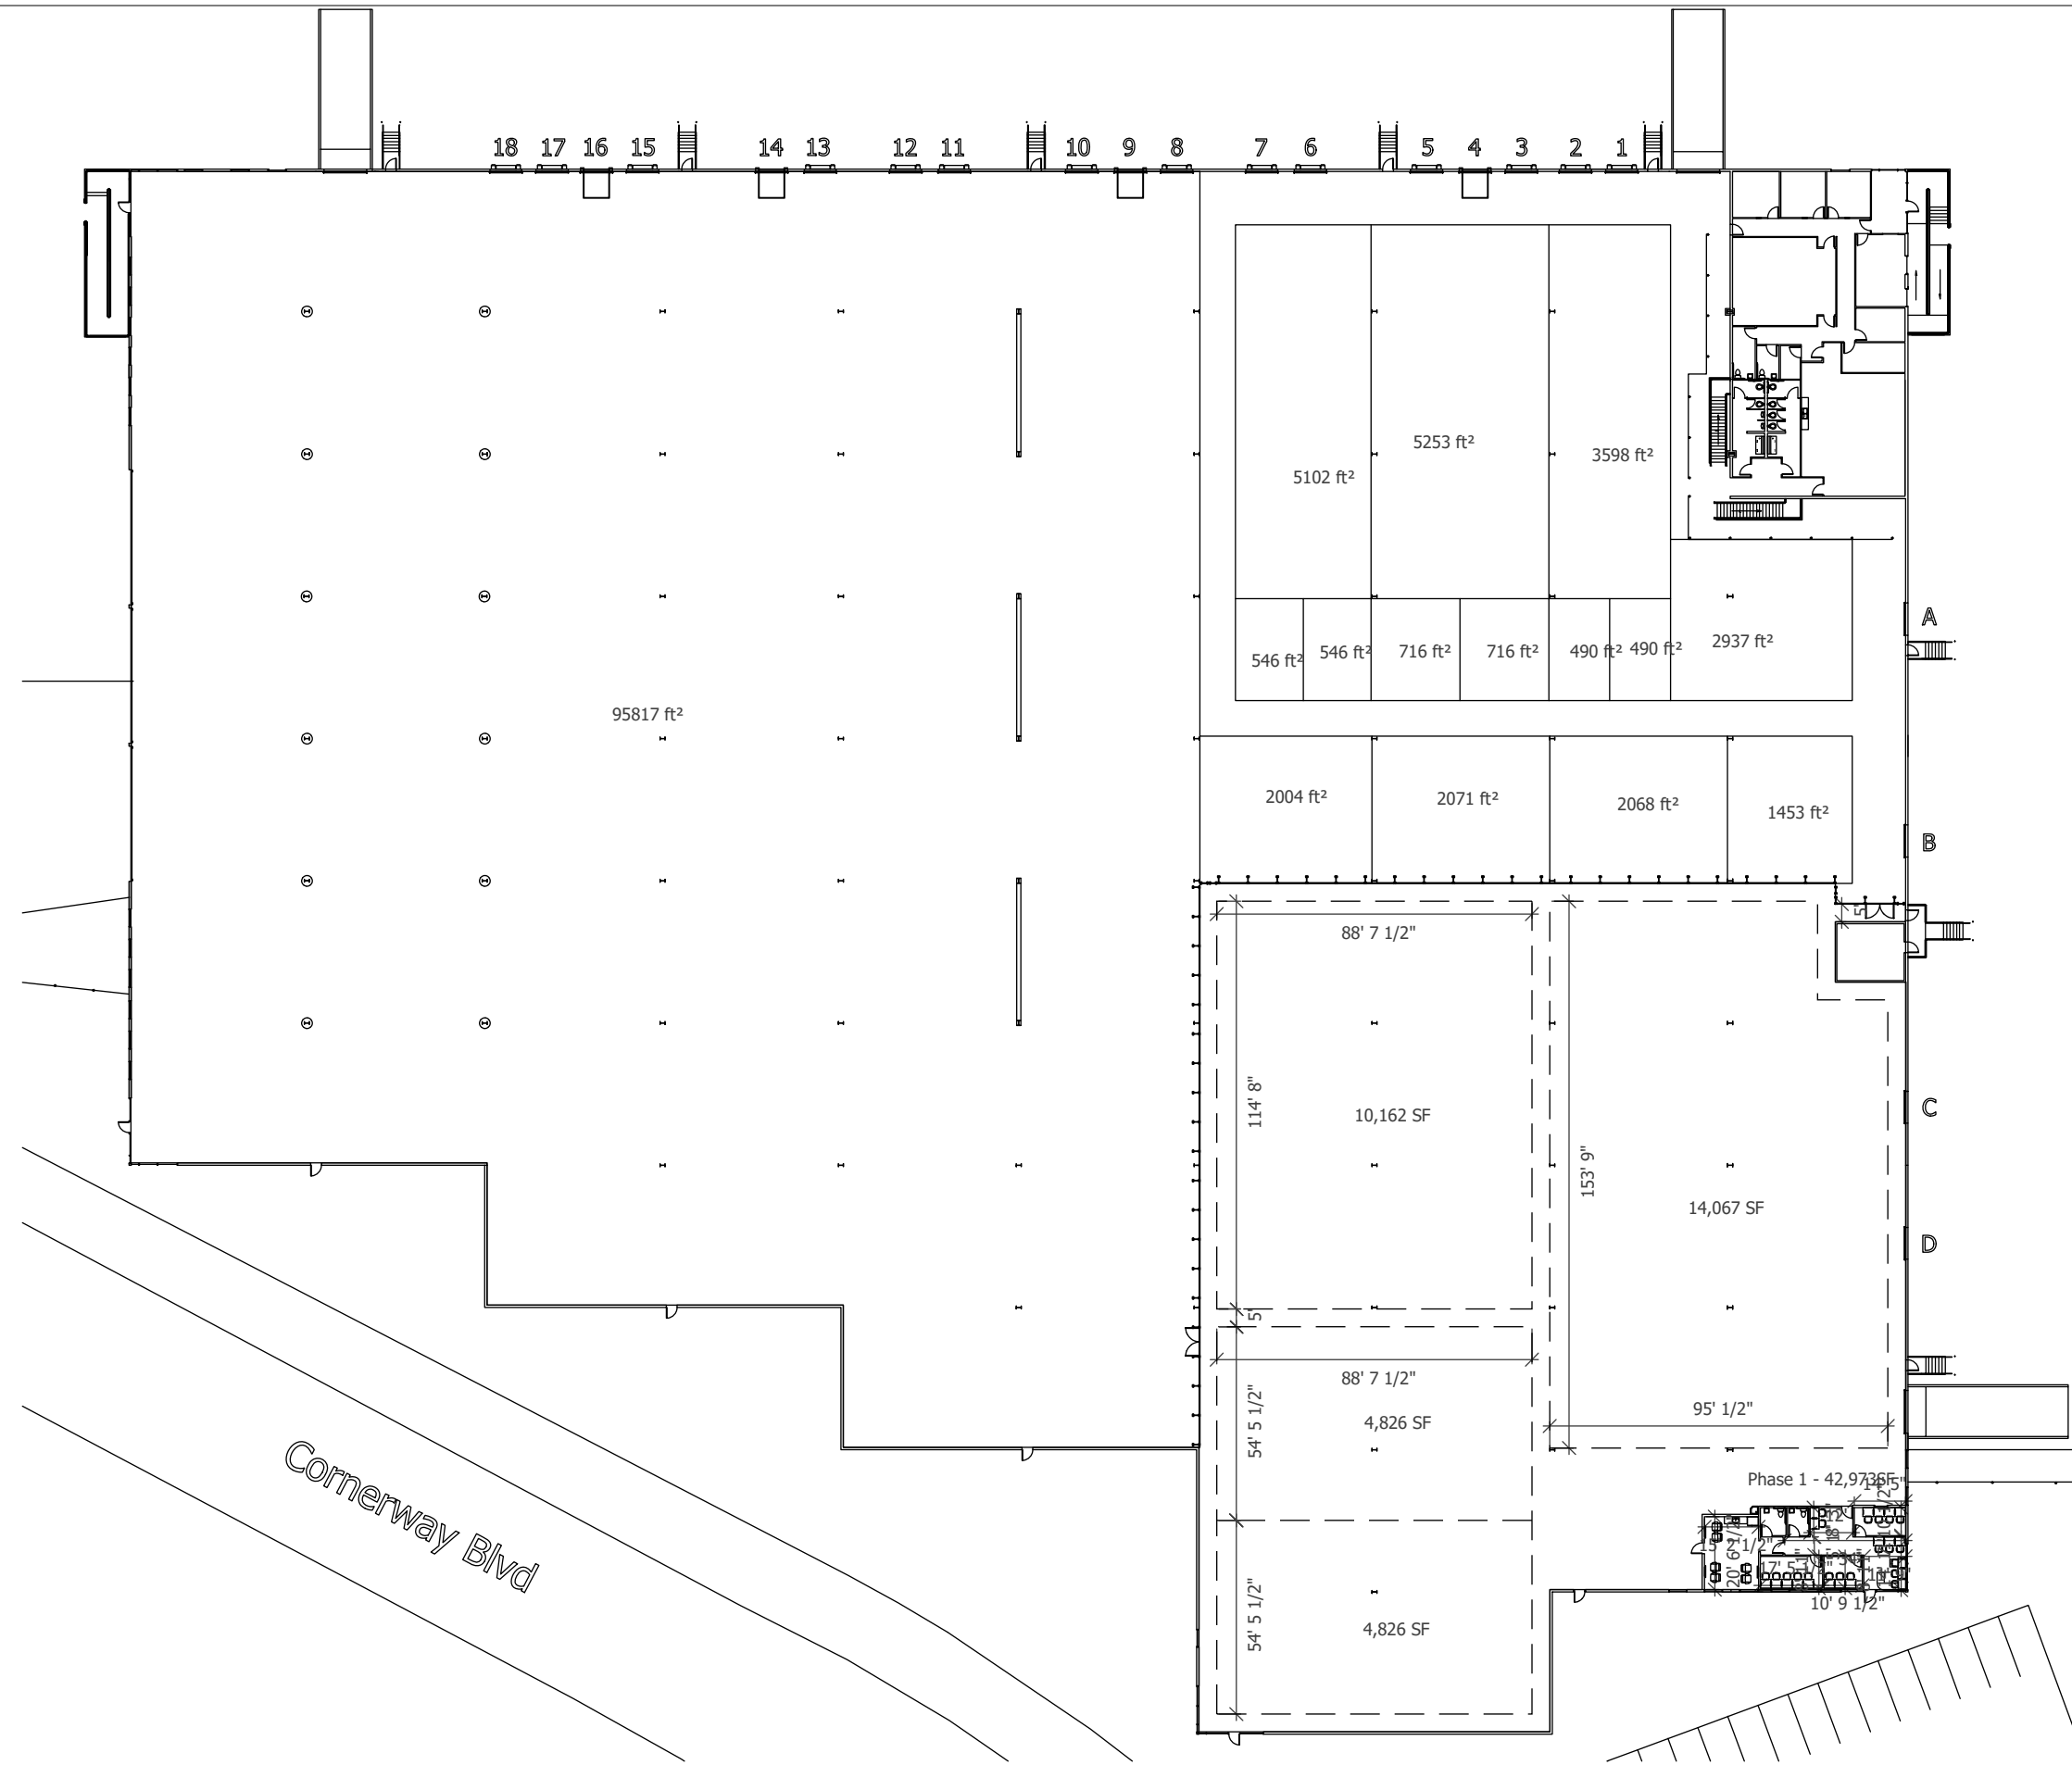

REV 7/22/22	
Scale: 1" : 75'	Date: 1/11/22

1  
Page 3

2  
Page 3

Cornerway Blvd

REV 7/22/22	
Scale: 1" : 50'	Date: 1/11/22

REV 7/22/22	
Scale: <b>1' : 30'</b>	Date: 1/11/22

REV 7/22/22	
Scale: 1/4" : 1'	Date: 1/11/22

**1 OFFICE NORTH**

**2 OFFICE SOUTH**

**3 MEZZANINE**

REV 7/22/22	
Scale: 3/32" : 1'	Date: 1/11/22

Cornerway Blvd

REV 7/22/22	
Scale: 1" : 50'	Date: 1/11/22