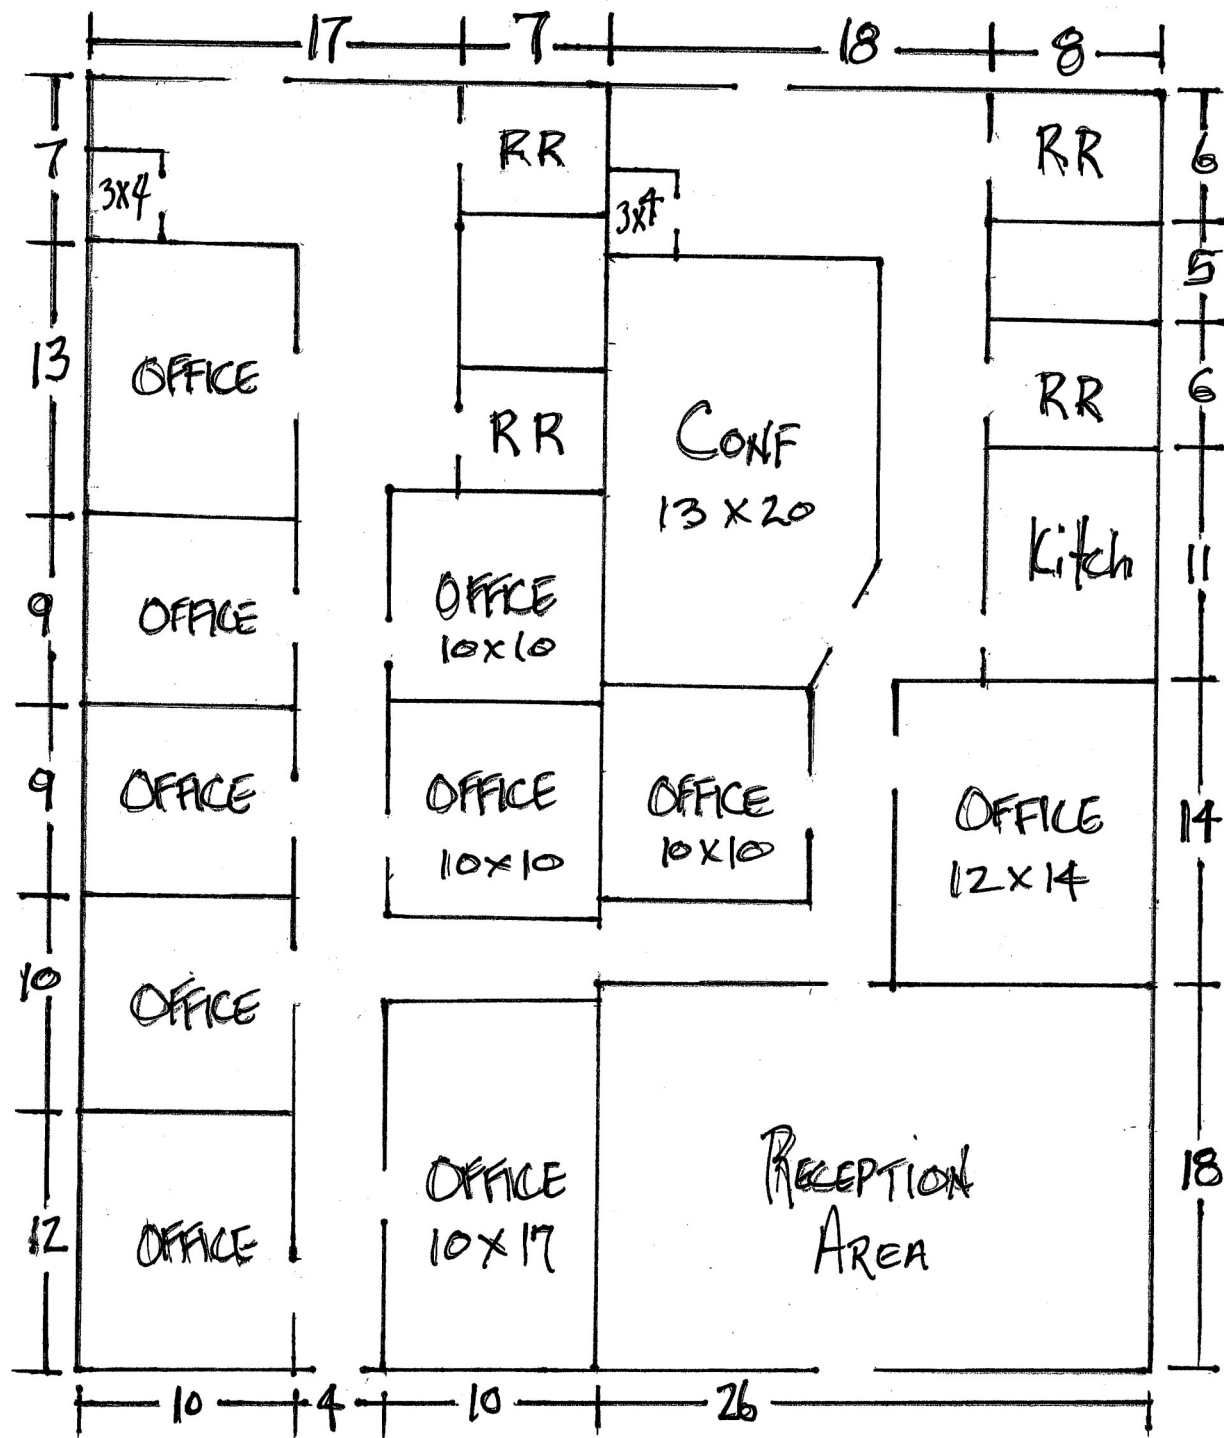

1111 Wayne Road

Huntsville, AL 35806

±3,000 SF Available

SUITE 6 & 7 = 3,000 SQ. FT. (CAN BE SUB-DIVIDED)

FRONT