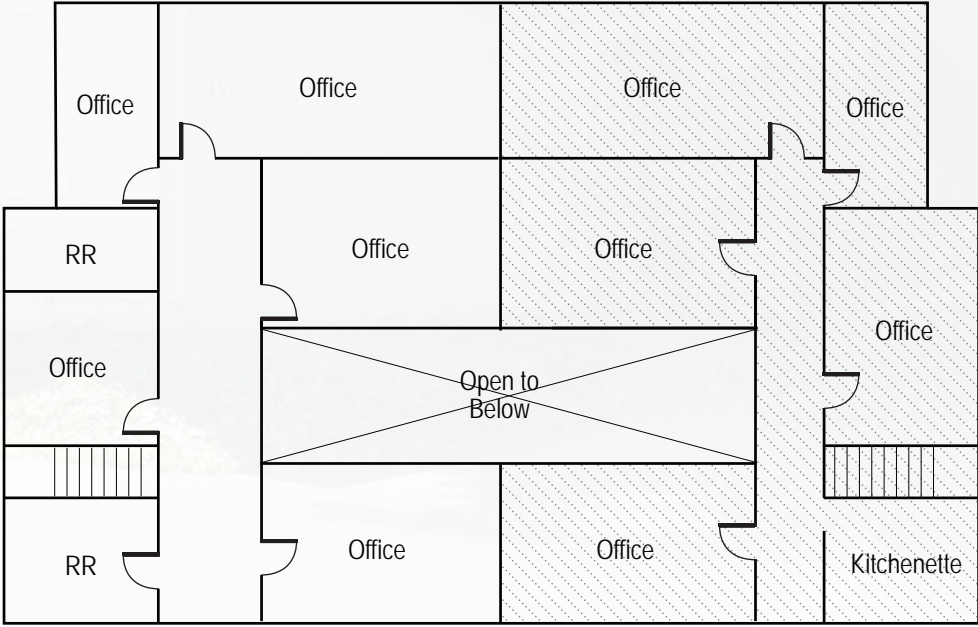

±0.6 miles to Downtown
Mountain View Retail Amenities

Direct Access to
Highway 101 and Highway 85

Standalone Building with Spacious
Outdoor Amenity Area

High Ceilings, Newly Renovated
Interiors, and Abundant
Natural Light

PROPERTY PHOTOS

FLOORPLAN

First Level

Second Level

±1,000 SF Expansion Space

AMENITIES

RESTAURANTS

1. Chipotle
Rengstorff Pho
2. Las Muchachas Restaurant
3. Hobee's
4. Maldonado's Pizzeria
ViVe Sol
5. Chipotle
Panera Bread
6. The Country Deli
Cucina Venti
Sunny Bowl
7. Garden Fresh
Frankie Johnnie & Luigi Too
8. Morocco's Restaurant
Amber Cafe
9. Sushi Tomi
Kirin Chinese
Chez TJ
Xanh
Fu Lam Mum
Bangkok Spoon
Pho To Chau
Yakko
New Mongolian BBQ
Sushi Tomi
Shiva's
Casa Lupe
Sakoon
Tied House
10. Yam Leaf Bistro
11. Mario's Italiano
12. Simply Thai Street Food
Hangout Cafe
13. Satsuma Sushi
Himalayan Kitchen
Chalateco