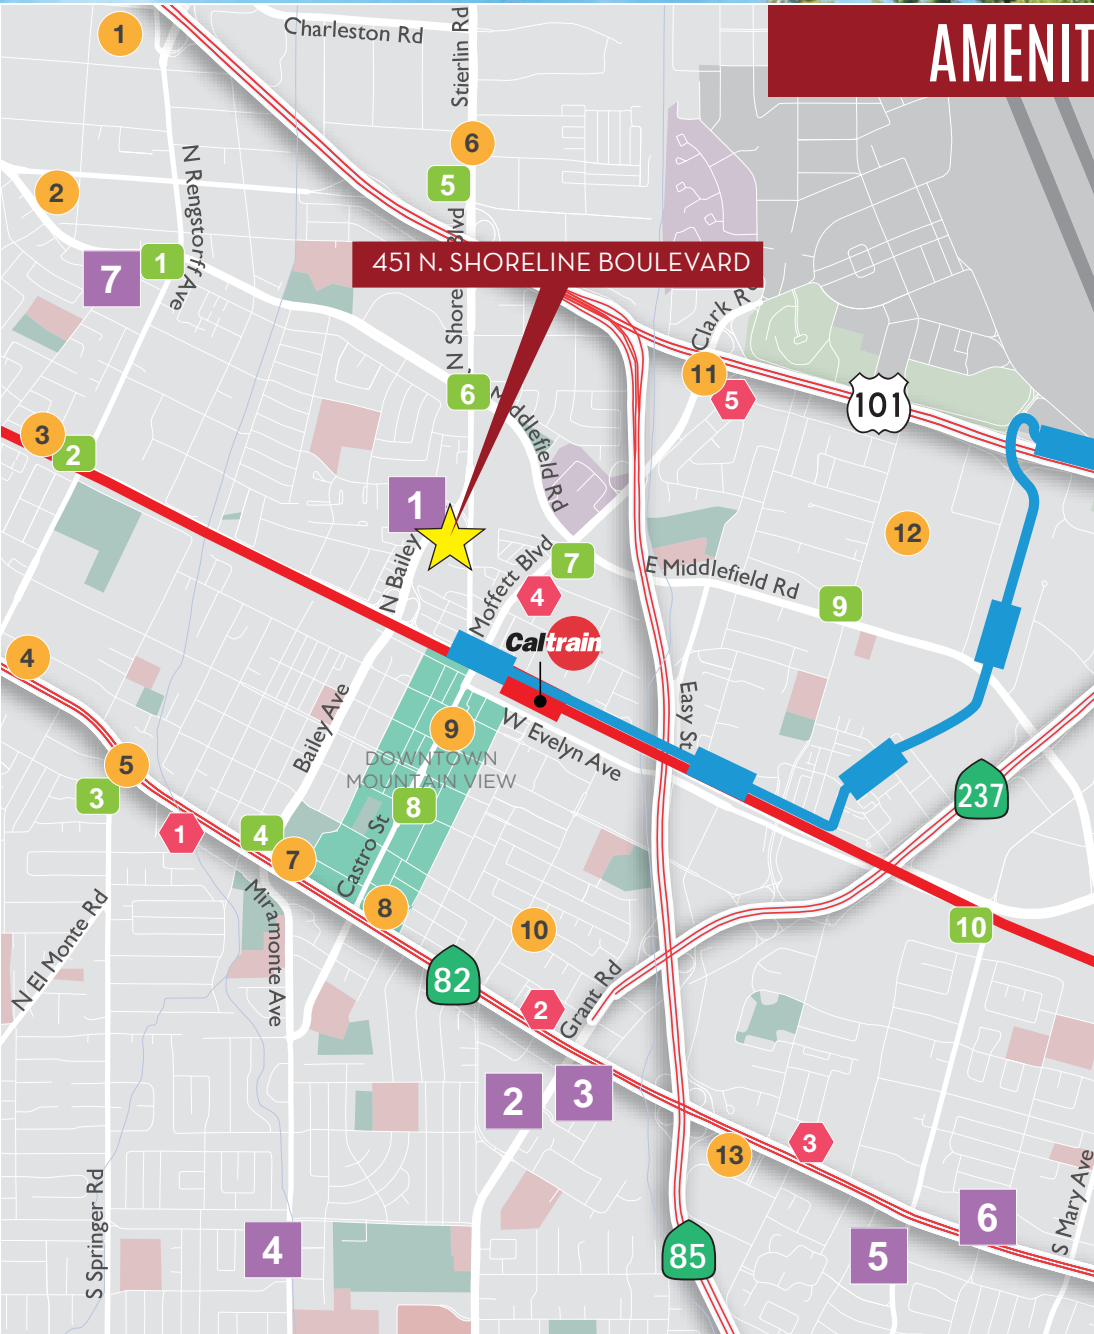

AMENITIES

RESTAURANTS

1. Chipotle
  Rengstorff Pho
2. Las Muchachas Restaurant
3. Hobee's
4. Maldonado's Pizzeria
  ViVe Sol
5. Chipotle
  Panera Bread
6. The Country Deli
  Cucina Venti
  Sunny Bowl
7. Garden Fresh
  Frankie Johnnie & Luigi Too
8. Morocco's Restaurant
  Amber Cafe
9. Sushi Tomi
  Kirin Chinese
  Chez TJ
  Xanh
  Fu Lam Mum
  Bangkok Spoon
  Pho To Chau
  Yakko
  New Mongolian BBQ
  Sushi Tomi
  Shiva's
  Casa Lupe
  Sakoon
  Tied House
10. Yam Leaf Bistro
11. Mario's Italiano
12. Simply Thai Street Food
  Hangout Cafe
13. Satsuma Sushi
  Himalayan Kitchen
  Chalateco

SHOPPING CENTERS

1. **Bailey Park Plaza**
  Safeway, Momoya Sushi, Round Table Pizza, Big Bites, Dickey's Barbecue Pit
2. **Grant Park Plaza**
  In-N-Out Burger, Chevron, Valero, New York Pizza, Sweet Tomatoes, U.S. Bank, Nob Hill Foods, Peet's, 99 Ranch Market, Ocha Tea Cafe & Restaurant, Sush 85, Erik's DeliCafe
3. **Mountain View**
  The Sandwich Spot, Smart & Final, Nijiya Market, Chaat Paradise, Starbucks
4. **Blossom Valley**
  Safeway, Starbucks, Mountain Mike's Pizza, Wells Fargo Bank, House of Bagels, Shell, China Cafe, CVS Pharmacy
5. **Cherry Chase**
  Chase Bank, Safeway, Wells Fargo Bank, First Wok, Hanamaru, Casa Lupe
6. **Cala Center**
  Madras Cafe, The Old Siam, La Miche, Aachi Appakadai, Chevron, Pezzella's Villa Napoli
7. **Monta Loma Plaza**
  Fresh & Easy, Xinh Vu, Starbucks, Bangkok Bistro, Taqueria La Bamba, Meriwest Credit Union

SERVICES

1. Valero
2. Shell
3. Mi Pueblo
4. Shell
5. Gold's Gym
6. Chevron
  Shell
  ARCO
7. Valero
8. Wells Fargo Bank
  Bank of America
  Bank of the West
9. Rotten Robbie
10. 76

HOTELS

1. Residence Inn
  Super 8
  Holiday Inn Express
2. Hotel Vue
  Hotel Strata
3. Hilton Garden Inn
  Hotel Avante
  TownePlace Suites
4. Hampton Inn & Suites
5. Quality Inn & Suites
  Ramada
  County Inn

LIGHT RAIL STATIONS

CALTRAIN STATIONS