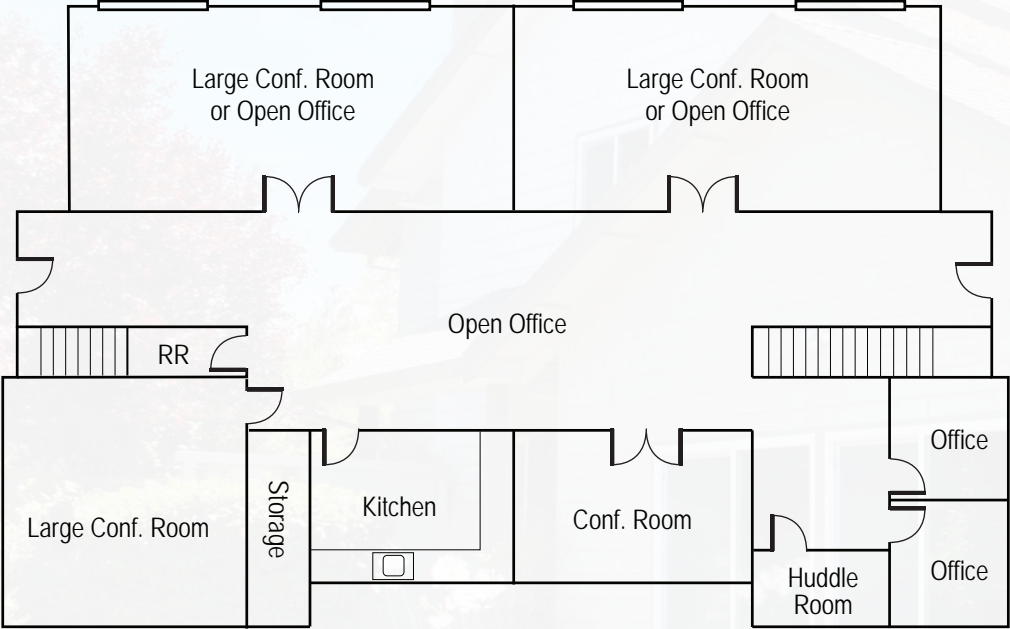

PROJECT HIGHLIGHTS

±4,000 SF Available Now
Expandable to ±5,000 SF
for Full Building User

10 Dedicated On-Site Parking Stalls
with 15 Additional Stalls at
Adjacent Building

Walking Distance to Public Transit
and Caltrain

±0.6 miles to Downtown
Mountain View Retail Amenities

Direct Access to
Highway 101 and Highway 85

Standalone Building with Spacious
Outdoor Amenity Area

High Ceilings, Newly Renovated
Interiors, and Abundant
Natural Light

PROPERTY PHOTOS

FLOORPLAN

First Level

Second Level

±1,000 SF Expansion Space

AMENITIES

RESTAURANTS

1. Chipotle
Rengstorff Pho
2. Las Muchachas Restaurant
3. Hobee's
4. Maldonado's Pizzeria
ViVe Sol
5. Chipotle
Panera Bread
6. The Country Deli
Cucina Venti
Sunny Bowl
7. Garden Fresh
Frankie Johnnie & Luigi Too
8. Morocco's Restaurant
Amber Cafe
9. Sushi Tomi
Kirin Chinese
Chez TJ
Xanh
Fu Lam Mum
Bangkok Spoon
Pho To Chau
Yakko
New Mongolian BBQ
Sushi Tomi
Shiva's
Casa Lupe
Sakoon
Tied House
10. Yam Leaf Bistro
11. Mario's Italiano
12. Simply Thai Street Food
Hangout Cafe
13. Satsuma Sushi
Himalayan Kitchen
Chalateco