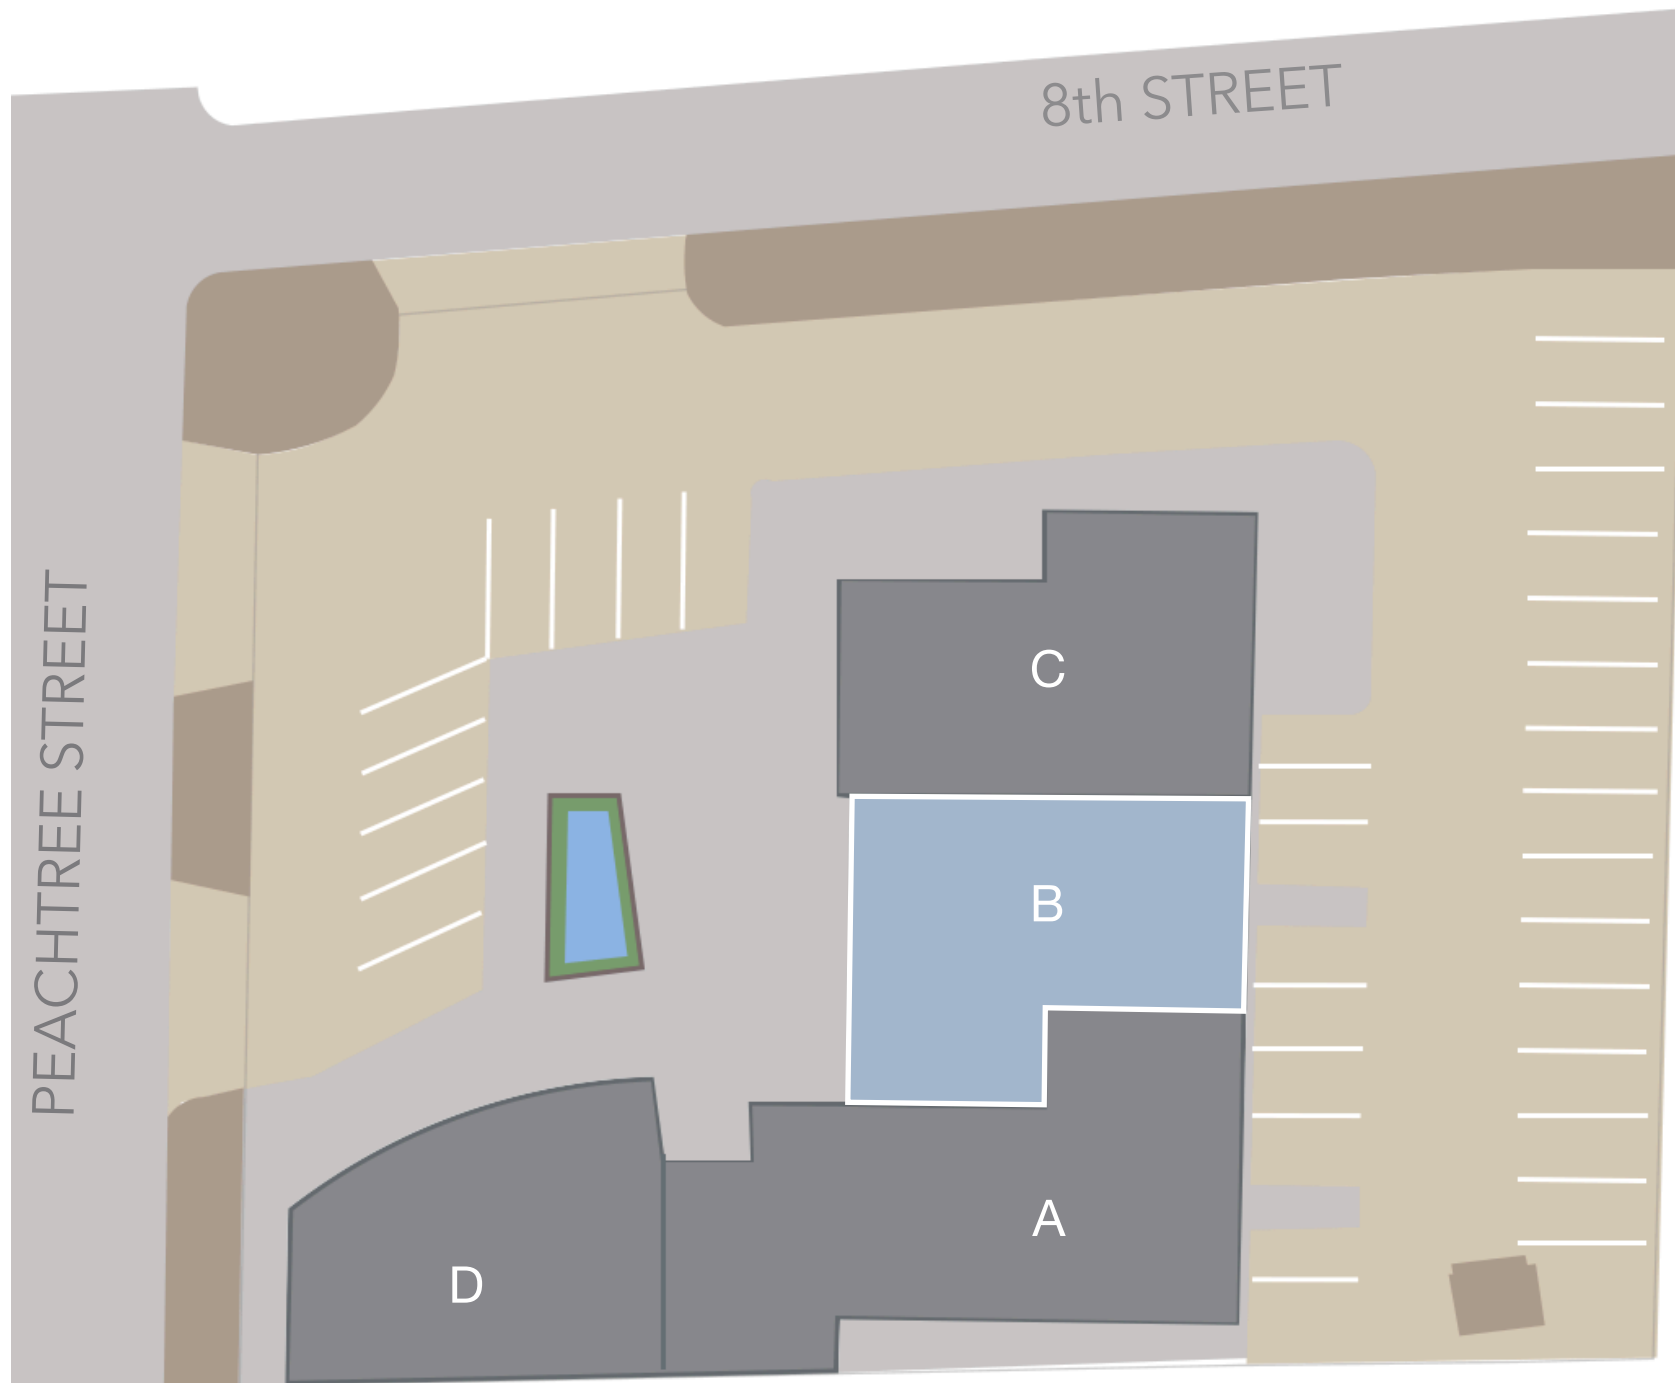

## 903 PEACHTREE SHOPS

903 Peachtree St NW  
Atlanta, GA 30309

903 Peachtree Shops, a 8,504 square foot, one story specialty retail center, is located at the intersection of Peachtree Street and Eighth Street. The center offers 31 surface parking spaces and features prominent signage on Peachtree Street in the Atlanta's Midtown Mile district.

Matt Rohrig  
(404) 403 1441  
gmrohrig@cartelgroup.com

**903 PEACHTREE SHOPS**

903 Peachtree St NW  
Atlanta, Georgia 30309

■ Available

Suite	Tenant
A	Noodle (2,464 sf)
B	<b>AVAILABLE (1,940 sf)</b>
C	Bezoria (2,000 sf)
D	T-Mobile (2,100 sf)

ZONING: SPI-3 ; Midtown District

## 903 Peachtree Shops: SUITE B - FLOOR PLAN

REV	DESCRIPTION	DRWN	APPR	DATE	REV	DESCRIPTION	DRWN	APPR	DATE

431 Ponce de Leon Ave., Ste 4, Decatur, GA 30030 PH/Fax: 404-377-6916