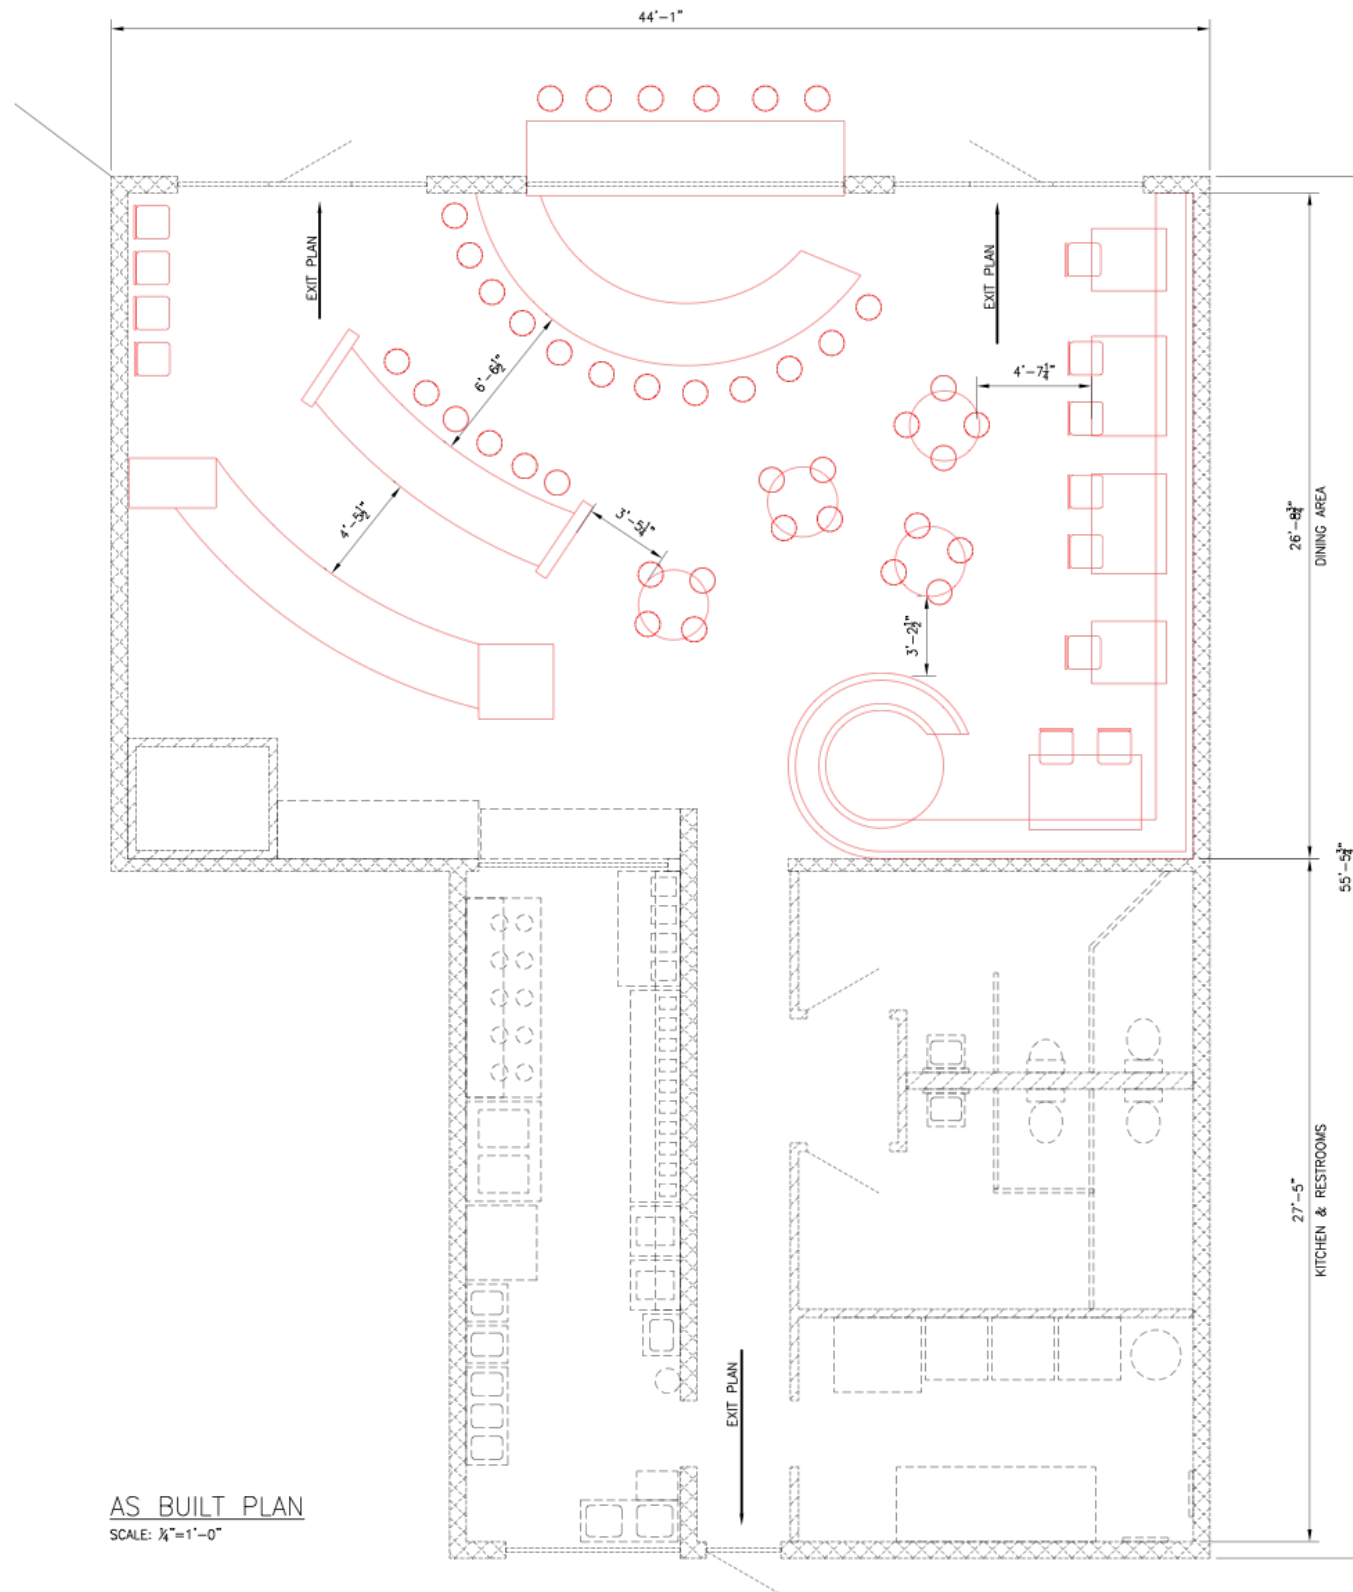

903 PEACHTREE SHOPS

903 Peachtree St NW
Atlanta, GA 30309

Matt Rohrig
(404) 403 1441
gmrohrig@cartelgroup.com

AS BUILT PLAN
SCALE: 1/4"=1'-0"