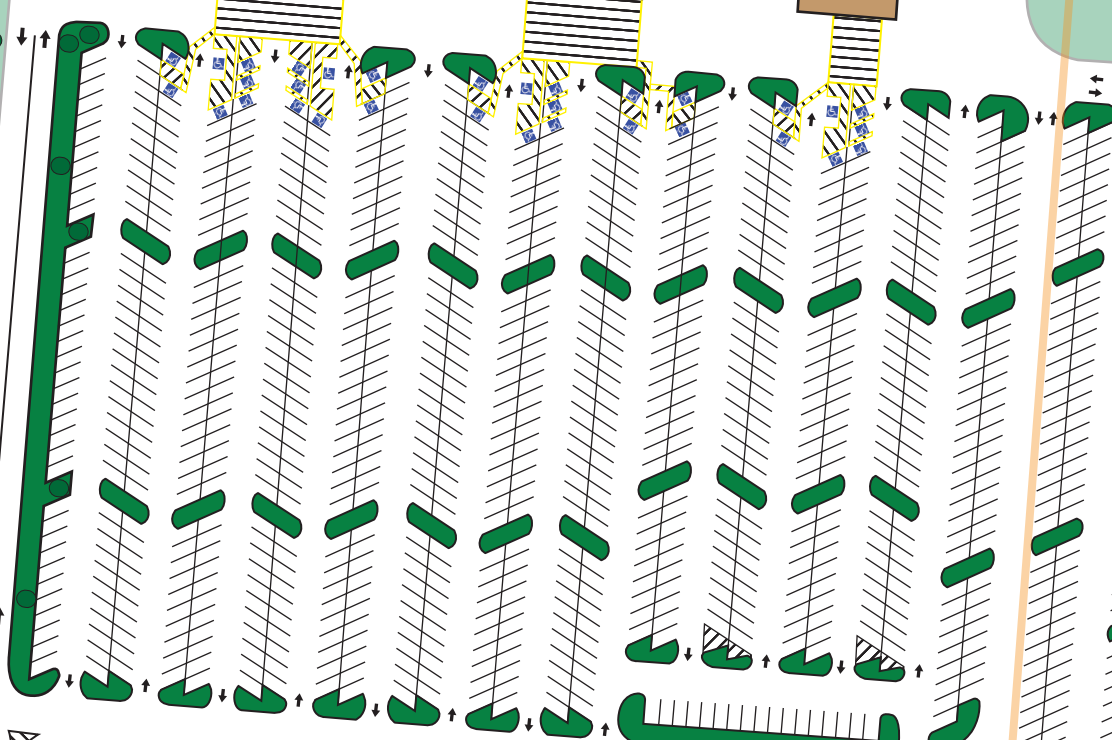

1059-1145 Walmart Dr,
Williamston, NC 27892

Walmart

#1145	1600sf	Chinese Restrt.	#1141	1600sf
#1127	2400sf	Nail Salon	#1137	1200sf
#1115	4160sf	Available	#1135	1400sf
#1127	2400sf	Tobacco	#1131	1400sf
#1115	4160sf	Available	#1121	1600sf
CATO		SHOE SHOW		
6000sf #1103		6000sf #1103		
DOLLAR TREE		DOLLAR TREE		
8100sf #1085		8100sf #1085		
#1075 1600sf		#1075 1600sf		
#1067 3890sf		#1067 3890sf		
US Cellular		US Cellular		
Propane Sales		Propane Sales		
1600sf #1059		1600sf #1059		
1000sf #1063		1000sf #1063		