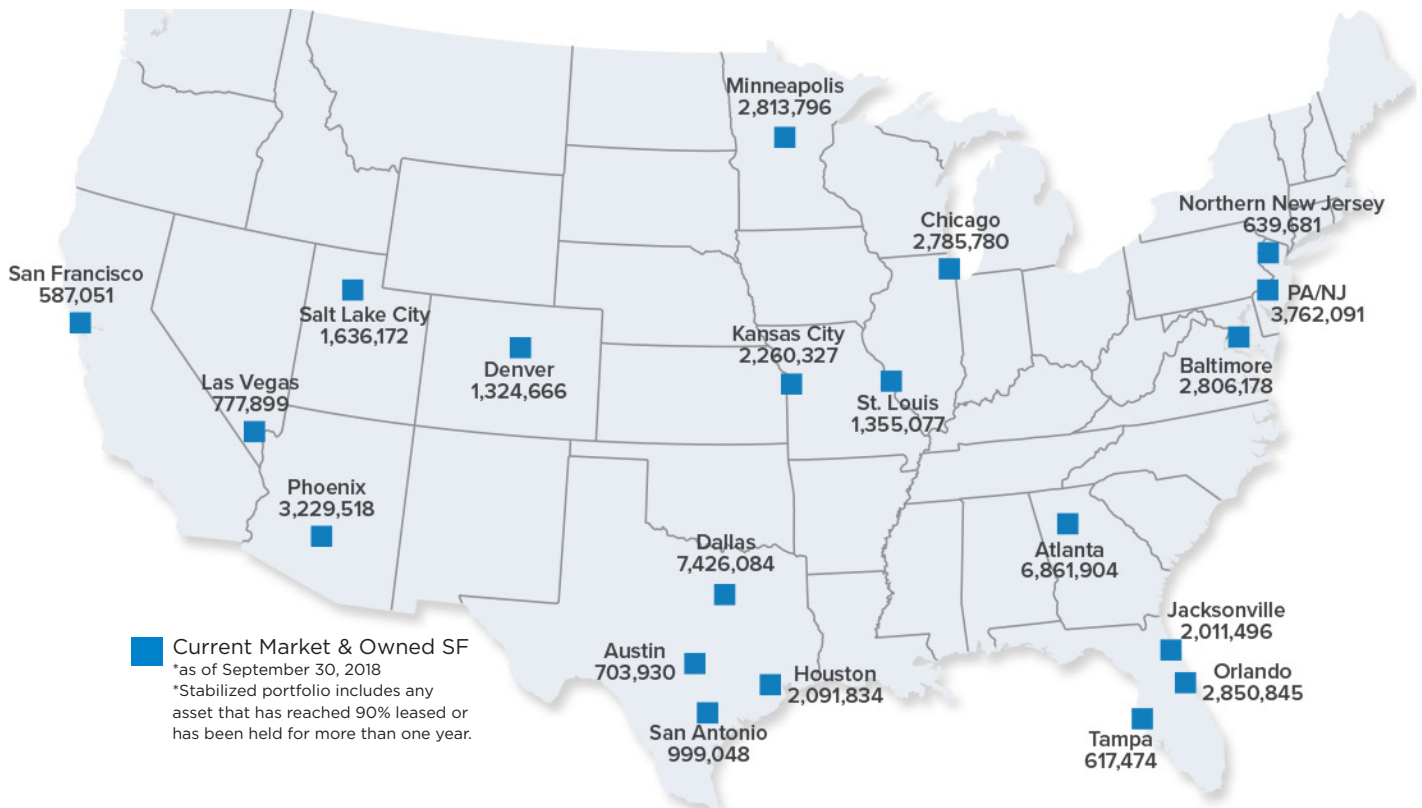

4240 Rider Trail North | Earth City, MO 63045
95.5%
Stabilized Leased*

48.9M
Square Feet

406
Buildings

984
Tenants

20
Major Markets

© 2018 CBRE, Inc. All rights reserved. This information has been obtained from sources believed reliable, but has not been verified for accuracy or completeness. You should conduct a careful, independent investigation of the property and verify all information. Any reliance on this information is solely at your own risk.