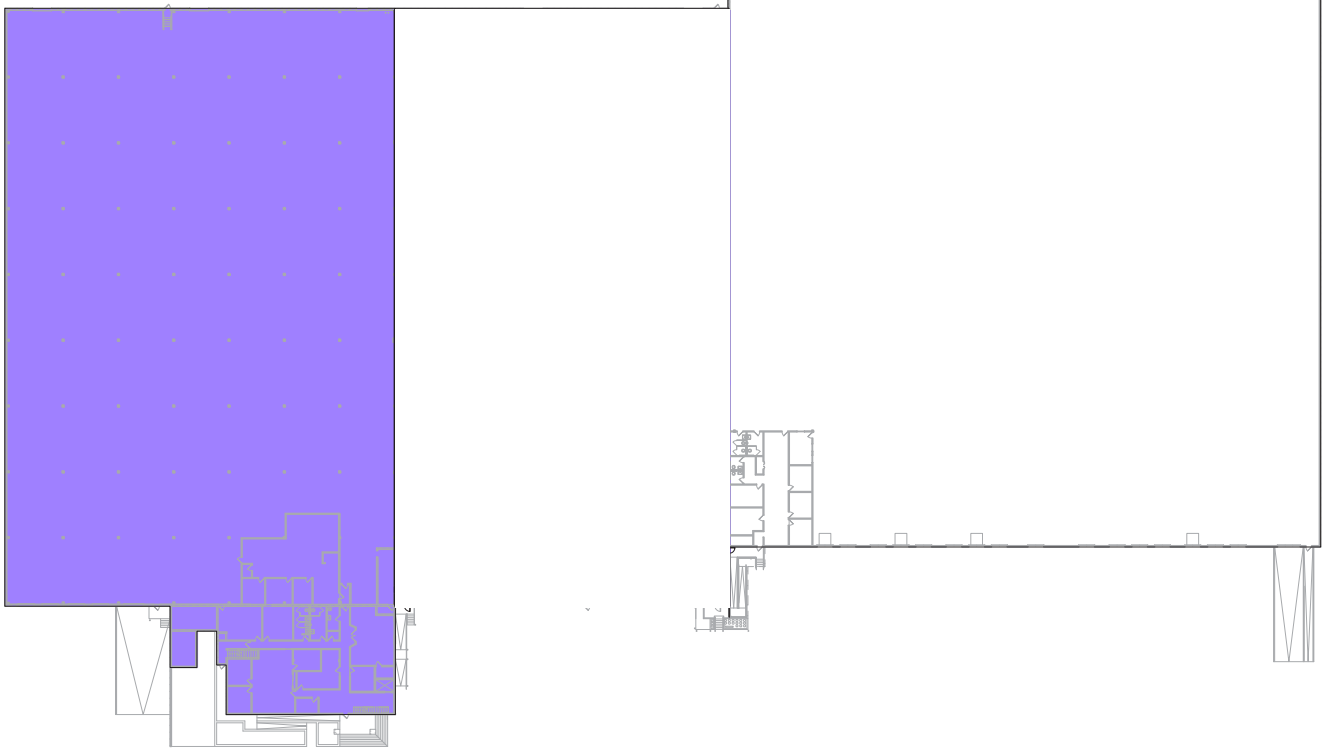

4240 Rider Trail North | Earth City, MO 63045

CBRE

Brian Bush
First Vice President
314-655-6052
brian.bush@cbre.com

Will Mura
Senior Associate
314-655-5826
will.mura@cbre.com

Scott Cordes
Vice President
972-823-2813
scordes@clny.com