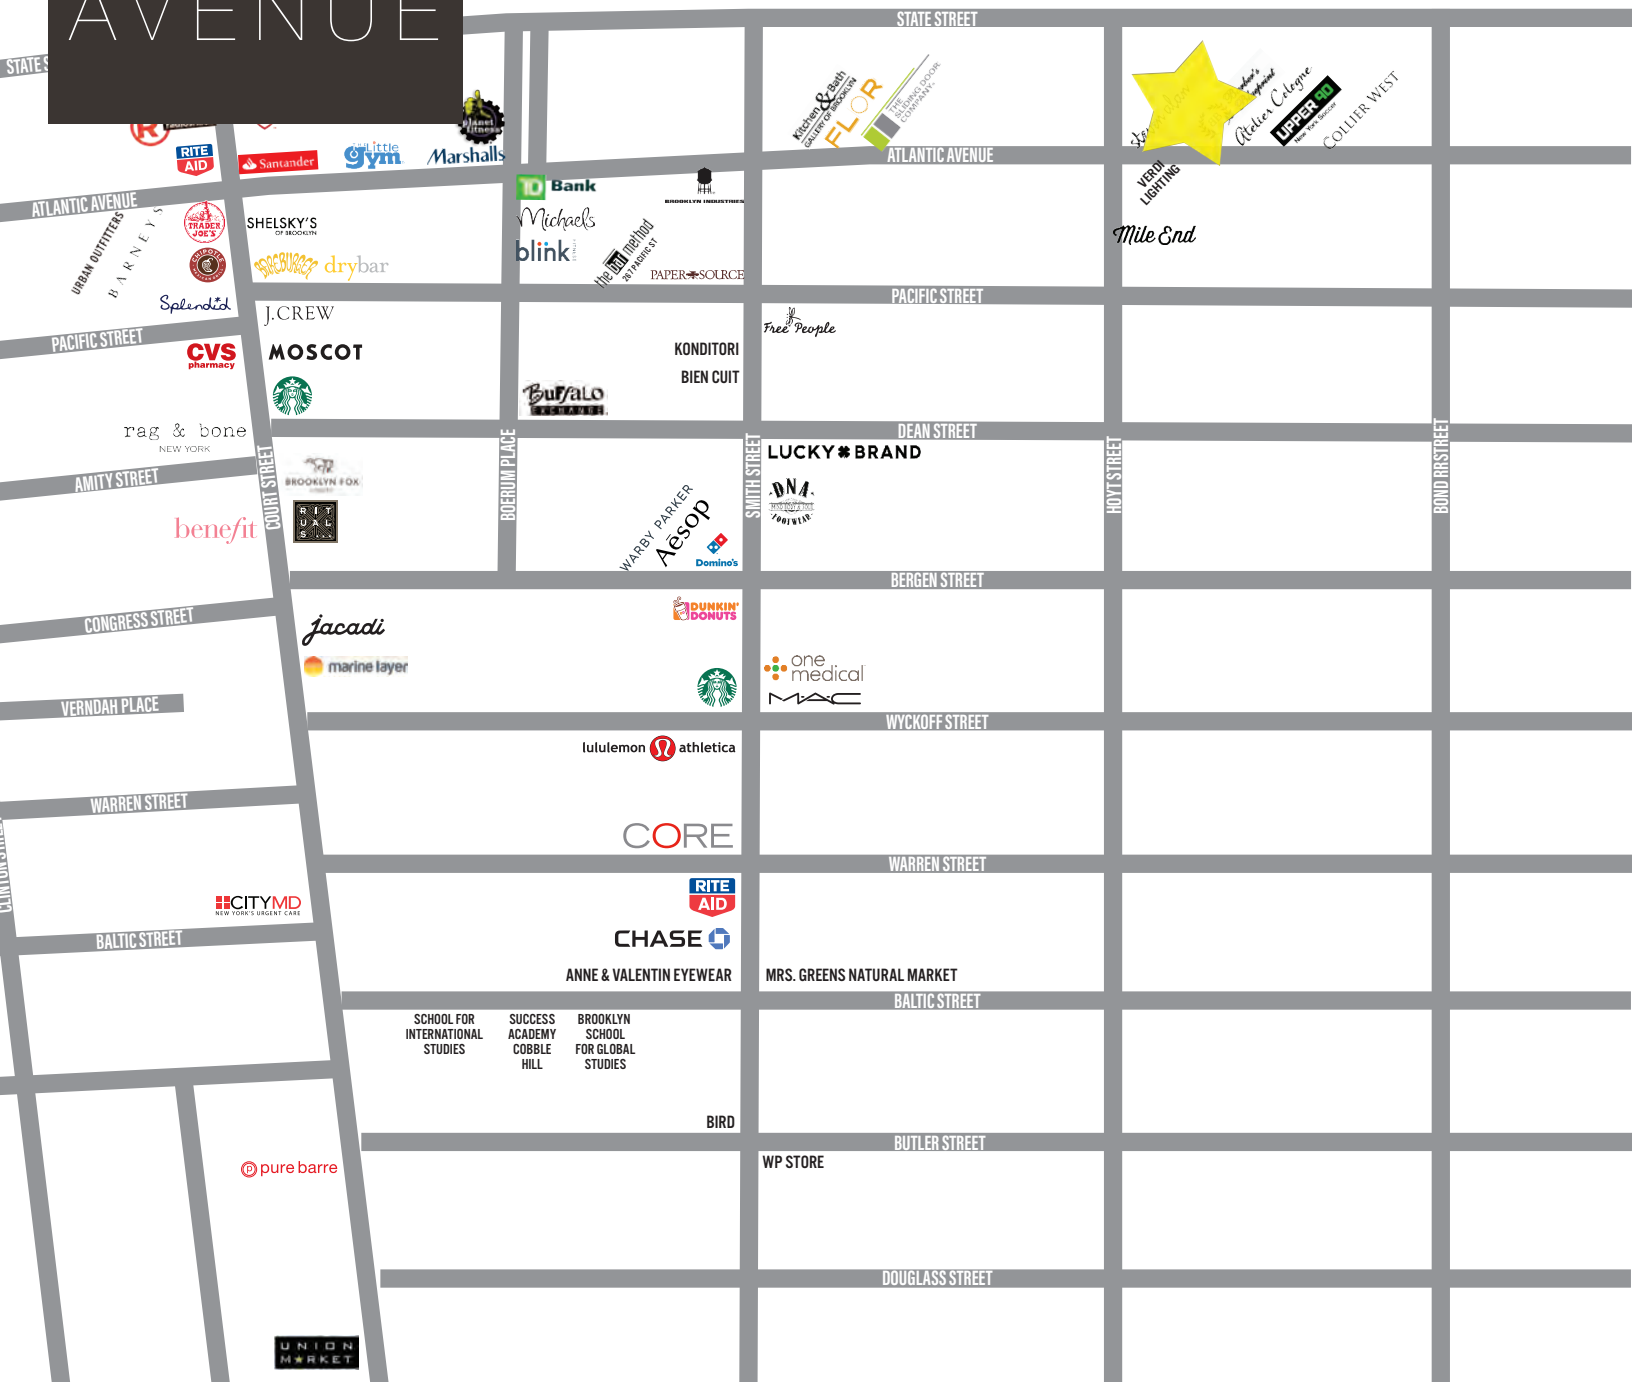

355 BK ATLANTIC AVENUE

Between Hoyt Street & Bond Street

CONTACT

Joseph Colista 212.372.2191 jcolista@ngkf.com
Hymie Dweck 212.372.2060 hdweck@ngkf.com

**Newmark
Knight Frank**

www.ngkf.com/retail