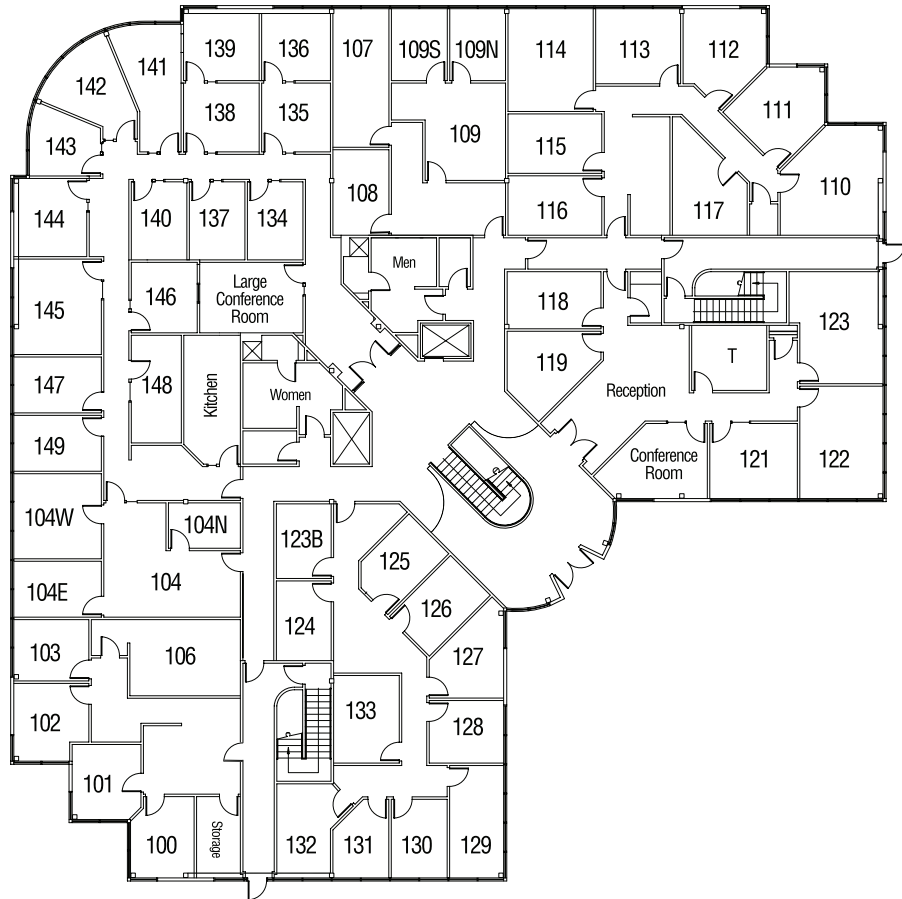

PREMIER AMENITIES

Our private suites are fully furnished and can be easily customized to fit your desired aesthetic and brand.

- Private Offices
- Team Rooms
- High Speed Internet
- Telephone Answering
- Mail Collection
- Equipped Kitchen
- Day Offices
- Meeting Rooms
- Daily Janitorial

PREMIER DIFFERENCE

We've been perfecting the professional workspace for over 16 years.

- Highly-Professional Atmosphere
- On-Site Manager & Support Staff
- Scalable Solutions for Individuals and Teams
- On-Site Billing
- 90+ Locations Nationwide

NEARBY AMENITIES

Bothell is known for its welcoming business environment and proximity to Seattle (12 miles). The area features a recently revitalized downtown area with new restaurants, shops, and other amenities.

Nearby Amenities:

- Bothell's Technology Corridor
- Blyth Park
- Cascadia College
- Canyon Park Shopping Center
- North Creek Trail
- Northshore YMCA
- Seattle Times
- The Sammamish River Trail
- University of Washington @ Bothell

Nearby Transit

- Freeways – 405, 522
- Bus – LA Metro
- Seattle Tacoma International Airport (SEA)