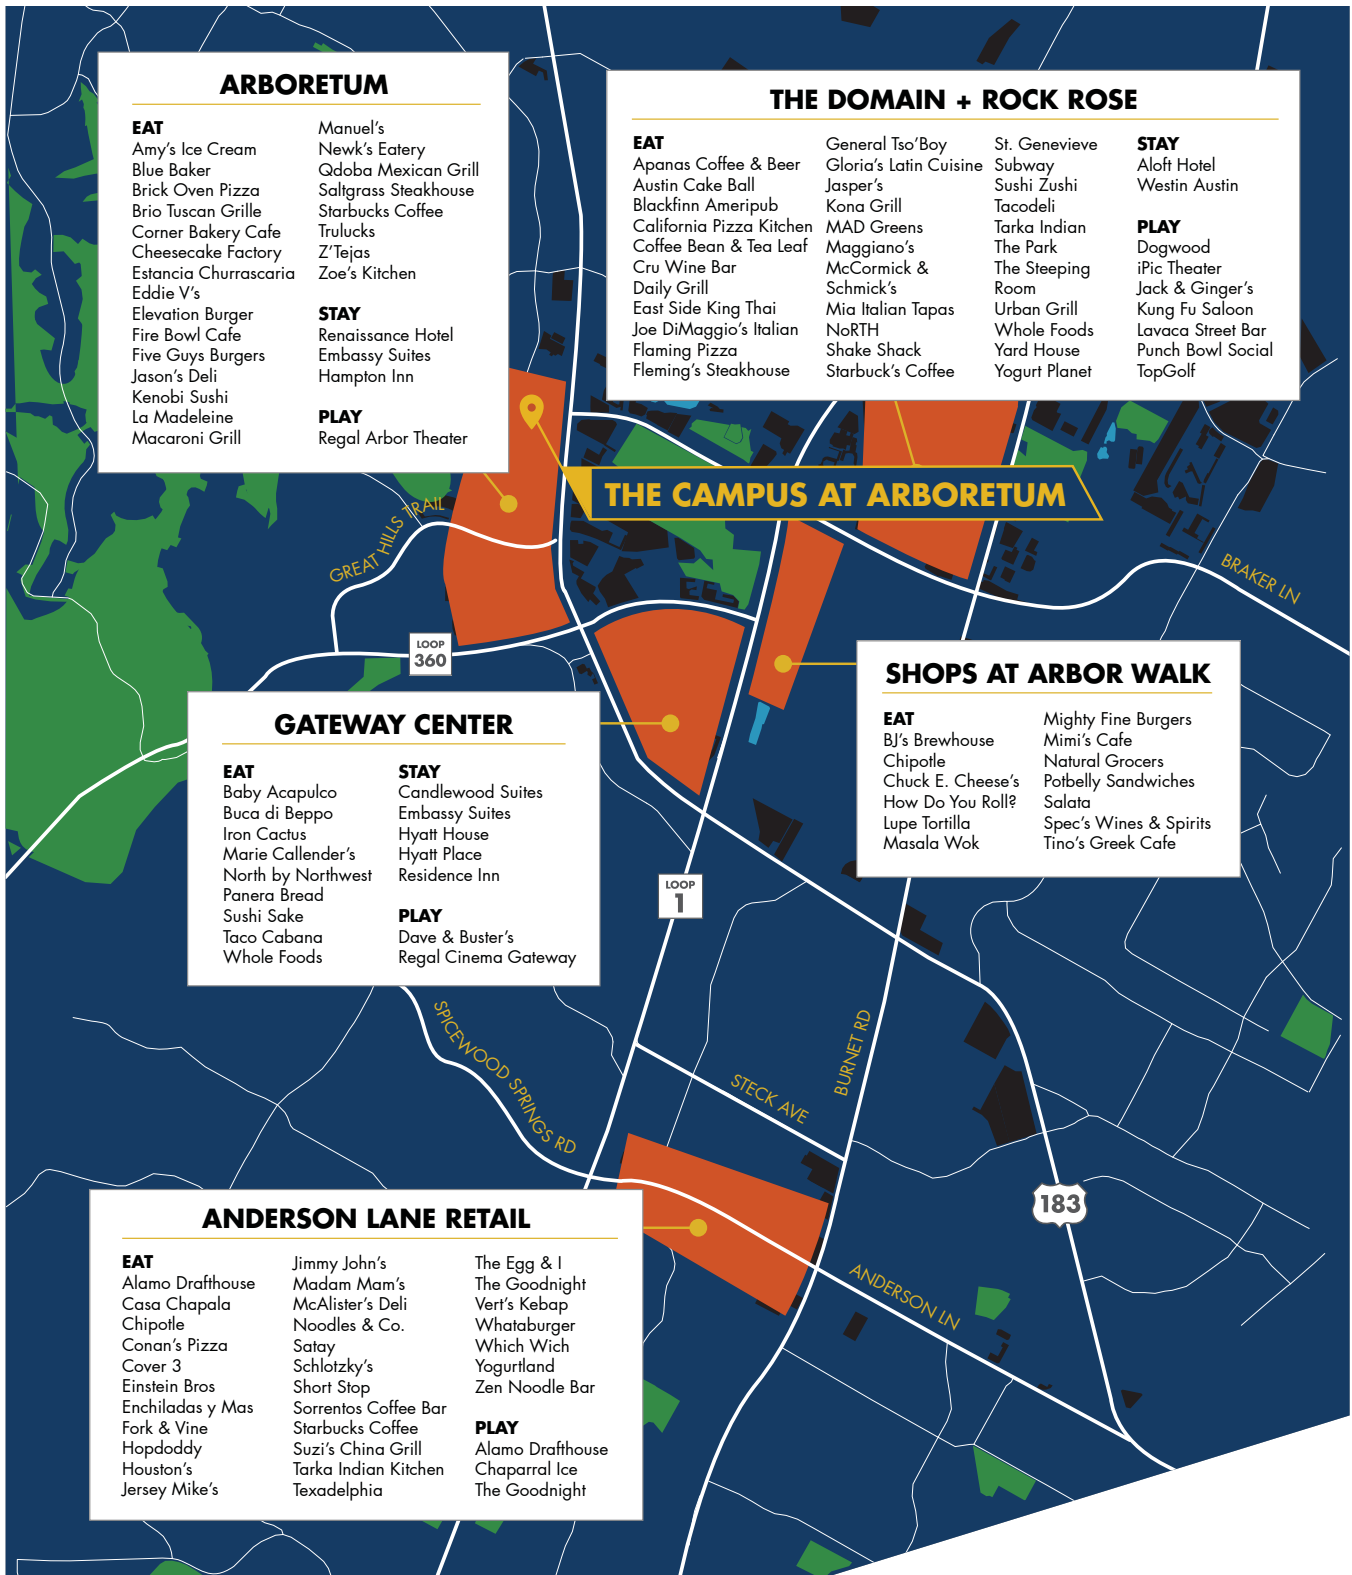

ARBORETUM

EAT

Amy's Ice Cream
Blue Baker
Brick Oven Pizza
Brio Tuscan Grille
Corner Bakery Cafe
Cheesecake Factory
Estancia Churrascaria
Eddie V's
Elevation Burger
Fire Bowl Cafe
Five Guys Burgers
Jason's Deli
Kenobi Sushi
La Madeleine
Macaroni Grill

Manuel's
Newk's Eatery
Qdoba Mexican Grill
Saltgrass Steakhouse
Starbucks Coffee
Trulucks
Z' Tejas
Zoe's Kitchen

STAY

Renaissance Hotel
Embassy Suites
Hampton Inn

PLAY

Regal Arbor Theater

THE DOMAIN + ROCK ROSE

EAT

Apanas Coffee & Beer
Austin Cake Ball
Blackfinn Ameripub
California Pizza Kitchen
Coffee Bean & Tea Leaf
Cru Wine Bar
Daily Grill
East Side King Thai
Joe DiMaggio's Italian
Flaming Pizza
Fleming's Steakhouse

General Tso'Boy
Gloria's Latin Cuisine
Jasper's
Kona Grill
MAD Greens
Maggiano's
McCormick & Schmick's
Mia Italian Tapas
NoRTH
Shake Shack
Starbuck's Coffee

St. Genevieve
Subway
Sushi Zushi
Tacodeli
Tarka Indian
The Park
The Steeping Room
Urban Grill
Whole Foods
Yard House
Yogurt Planet

STAY

Aloft Hotel
Westin Austin

PLAY

Dogwood
iPic Theater
Jack & Ginger's
Kung Fu Saloon
Lavaca Street Bar
Punch Bowl Social
TopGolf

THE CAMPUS AT ARBORETUM

GATEWAY CENTER

EAT

Baby Acapulco
Buca di Beppo
Iron Cactus
Marie Callender's
North by Northwest
Panera Bread
Sushi Sake
Taco Cabana
Whole Foods

STAY

Candlewood Suites
Embassy Suites
Hyatt House
Hyatt Place
Residence Inn

PLAY

Dave & Buster's
Regal Cinema Gateway

SHOPS AT ARBOR WALK

EAT

BJ's Brewhouse
Chipotle
Chuck E. Cheese's
How Do You Roll?
Lupe Tortilla
Masala Wok

Mighty Fine Burgers
Mimi's Cafe
Natural Grocers
Potbelly Sandwiches
Salata
Spec's Wines & Spirits
Tino's Greek Cafe

ANDERSON LANE RETAIL

EAT

Alamo Drafthouse
Casa Chapala
Chipotle
Conan's Pizza
Cover 3
Einstein Bros
Enchiladas y Mas
Fork & Vine
Hopdoddy
Houston's
Jersey Mike's

Jimmy John's
Madam Mam's
McAlister's Deli
Noodles & Co.
Satay
Schlotzky's
Short Stop
Sorrentos Coffee Bar
Starbucks Coffee
Suzi's China Grill
Tarka Indian Kitchen
Texadelphia

The Egg & I
The Goodnight
Vert's Kebap
Whataburger
Which Wich
Yogurtland
Zen Noodle Bar

PLAY

Alamo Drafthouse
Chaparral Ice
The Goodnight

NEARBY AMENITIES THE CAMPUS AT ARBORETUM