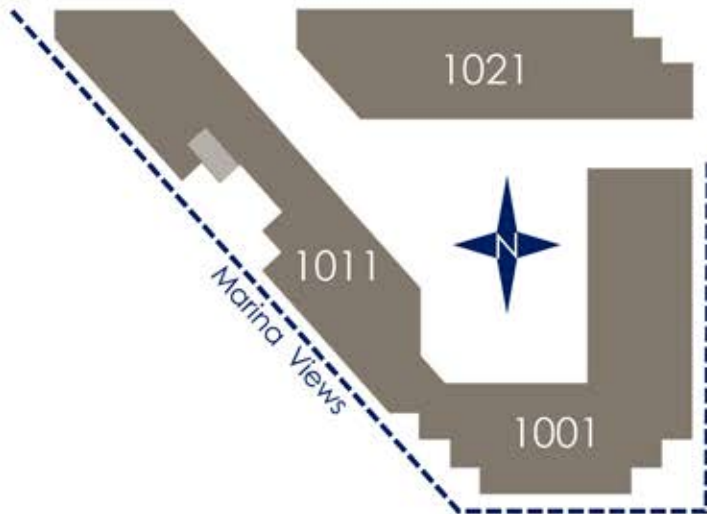

HARBOR MARINA CORPORATE CENTER

1011 SW Klickitat Way

Suite 209

1,185 Square Foot Office

Bright southwesternly exposure with large private office, open work room and storage or second office.

MADISON BAY COMMERCIAL