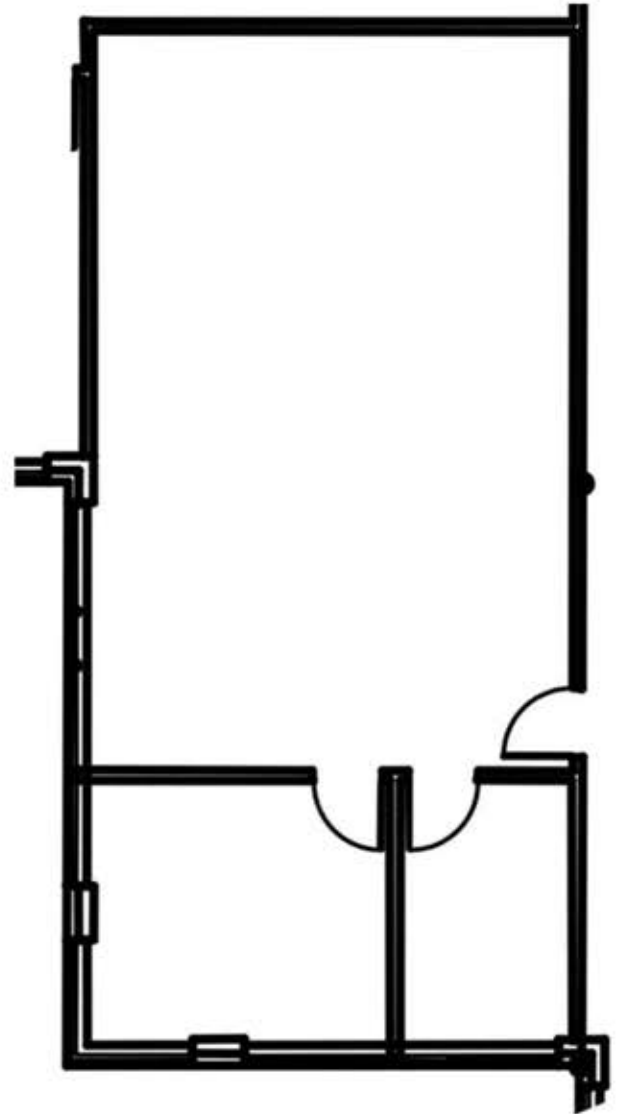

HARBOR MARINA CORPORATE CENTER

1011 SW Klickitat Way

Suite 209

1,185 Square Foot Office

Bright southwesternly exposure with large private office, open work room and storage or second office.

MADISON BAY COMMERCIAL