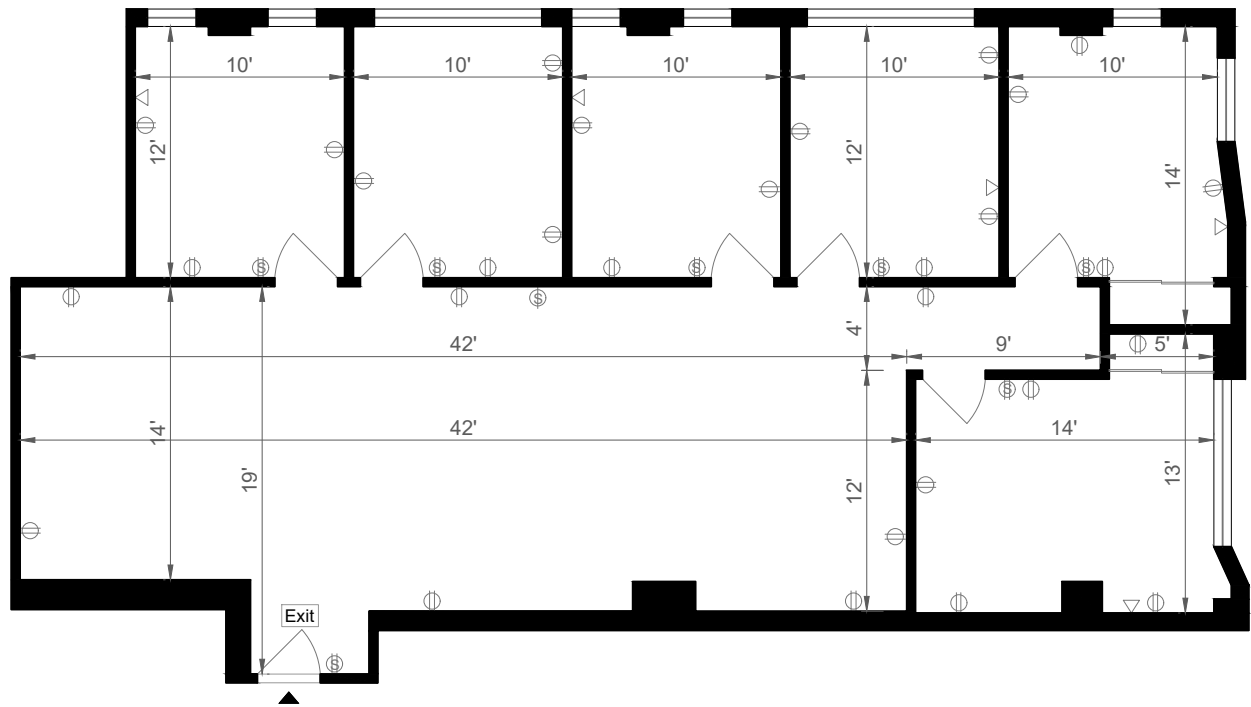

ICON OFFICE BUILDING

1895 TYLER STREET - SUITE 401 | HOLLYWOOD, FL 33020

LEGEND:

⊕	DOUBLE RECEPTACLE
⊕⊕	QUAD RECEPTACLE
⊕	SINGLE SWITCH
⊕	DOUBLE SWITCH
▬	ELECTRICAL PANEL
▽	VOICE RECEPTACLE

2,145 Rentable SF