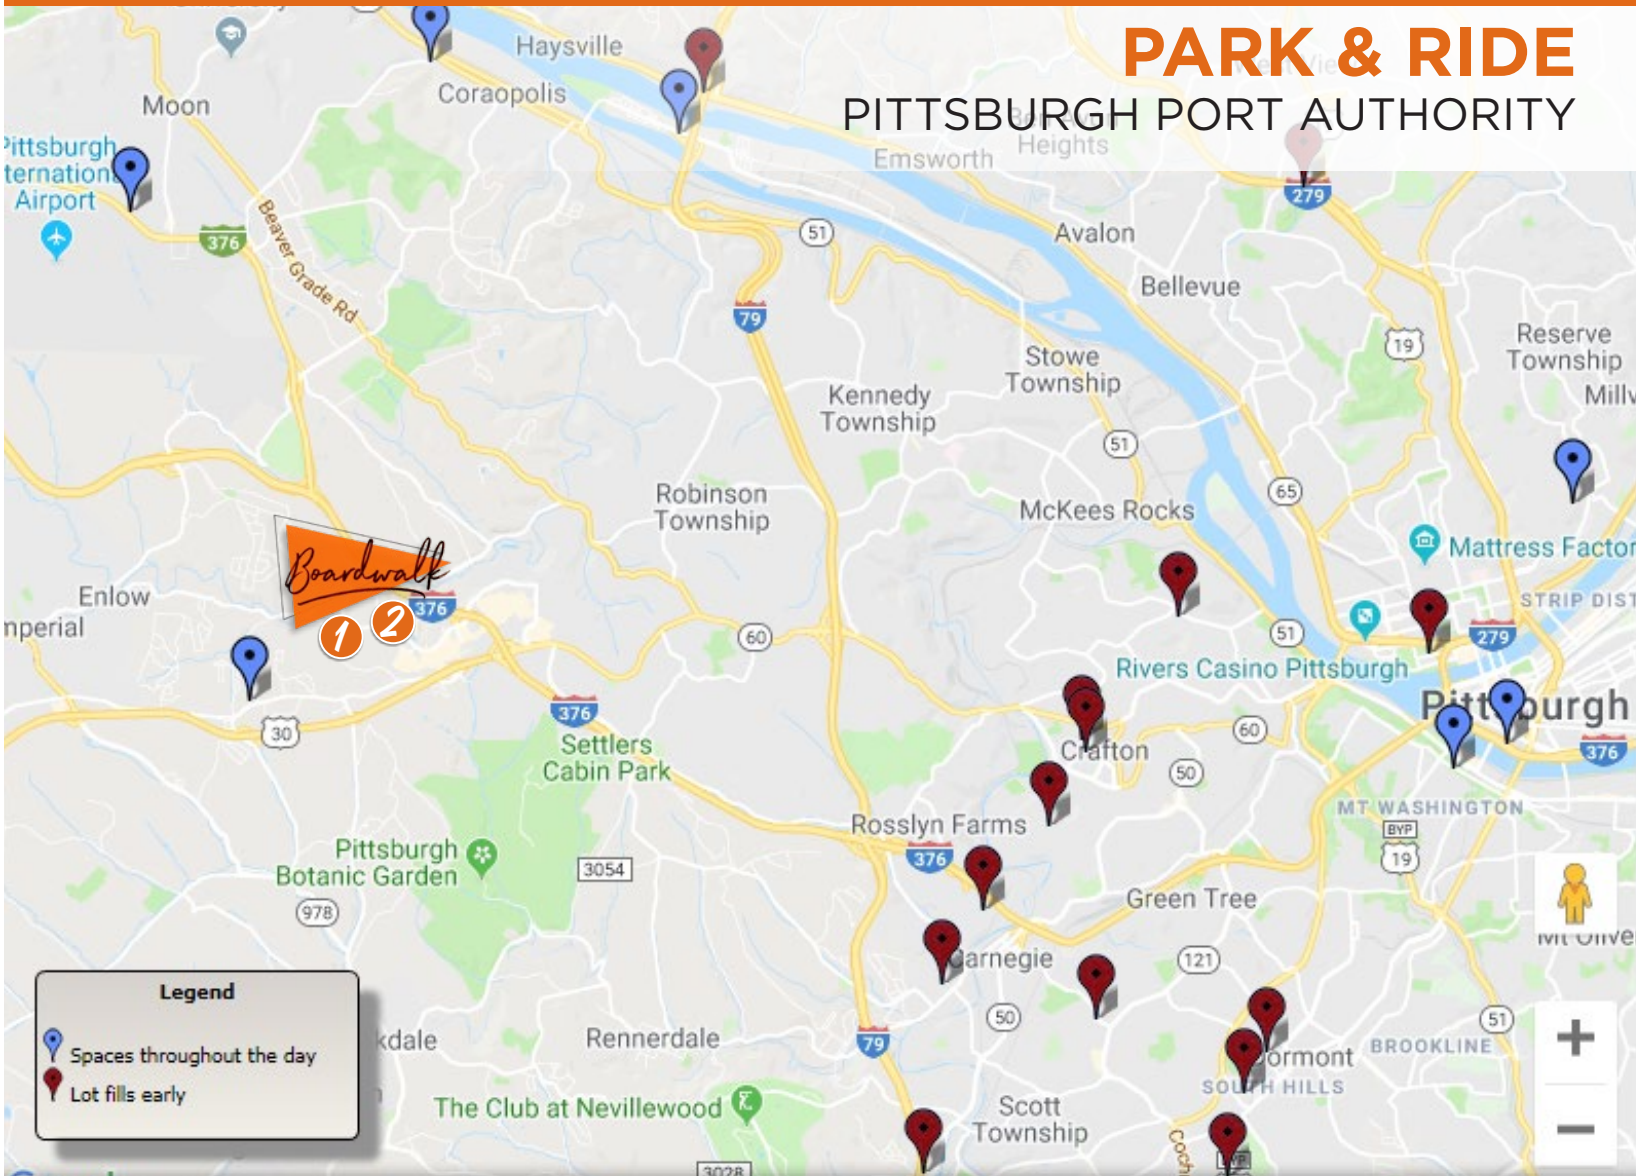

Marshalls

TJ Maxx

Old Navy

Petco

CVS

Sheetz

Get Go Gas Station

BANKS

PNC

Dollar Bank

Citizens

First Commonwealth Bank

HOTELS

Courtyard Marriott

Wyndam Garden Inn

Residence Inn by Marriott

Hilton Garden Inn

Fairfield Inn & Suites by Marriott

Drury Inn

Holiday Inn Express & Suites

Hyatt Place

Pittsburgh Airport Marriott

Hampton Inn

PARK & RIDE

PITTSBURGH PORT AUTHORITY

SOUTHERN BELTWAY

COMPLETION 2020

BUS ROUTES

PITTSBURGH PORT AUTHORITY

29 ROBINSON

PITTSBURGH PORT AUTHORITY