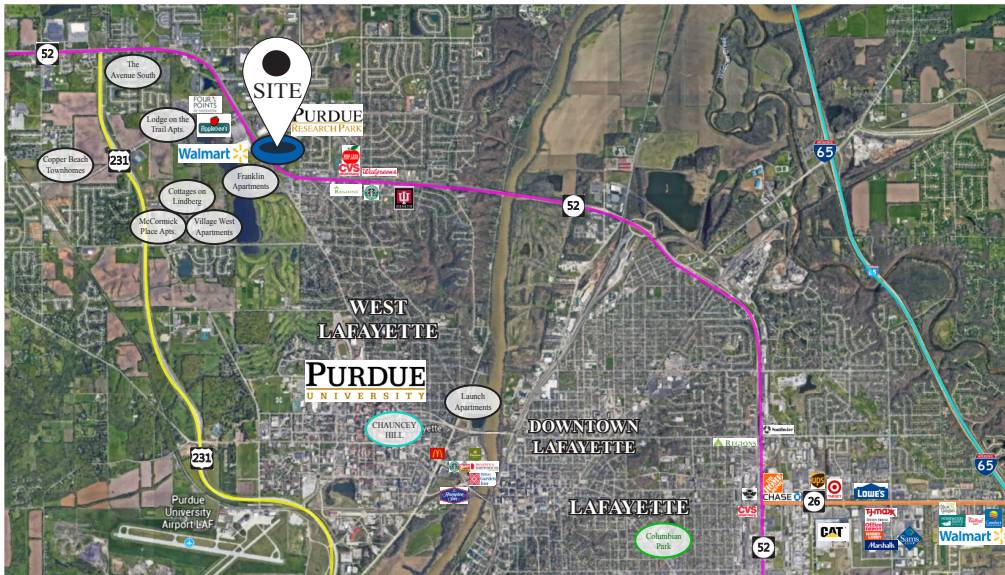

2550 Northwestern Avenue | West Lafayette, IN 47906

260,000 SF building located at the entrance to the prestigious Purdue Research Park

Price

*Please contact broker for
Offering Memorandum and
pricing details*