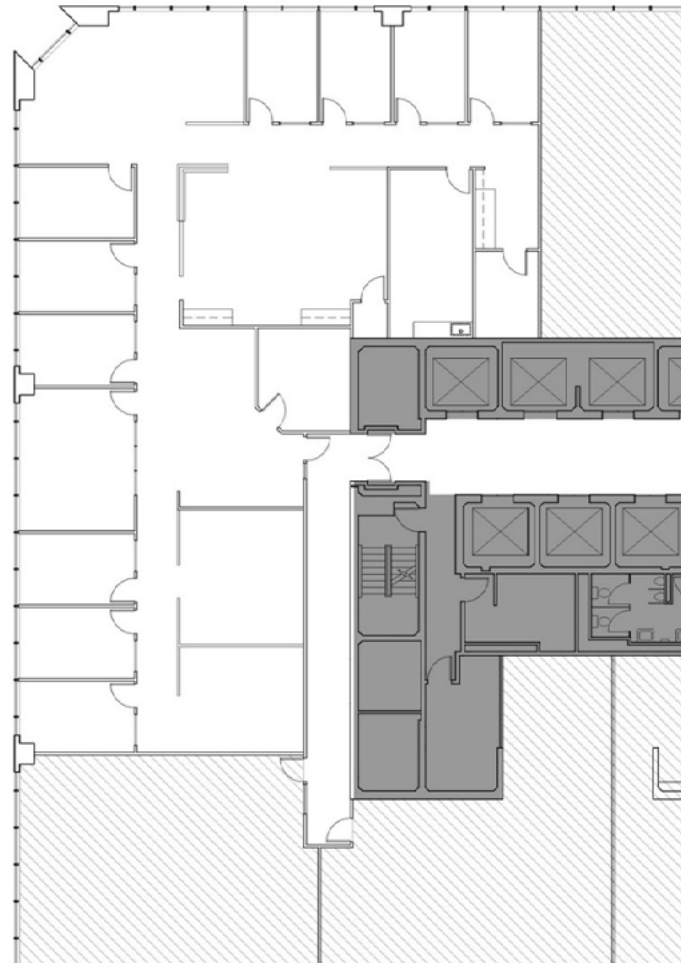

UNION
SQUARE

ONE UNION SQUARE

SUITE

2424

RSF

5,481

CONTACT

Mark Barbieri

Executive Vice President
206-613-5316
mbarbieri@waholdings.com

Tim Holt

Senior Vice President
206-613-5330
tholt@waholdings.com

Mick Newell

Vice President of Leasing
206-613-5318
mnewell@waholdings.com

Proudly Managed by

PROPERTY TOUR