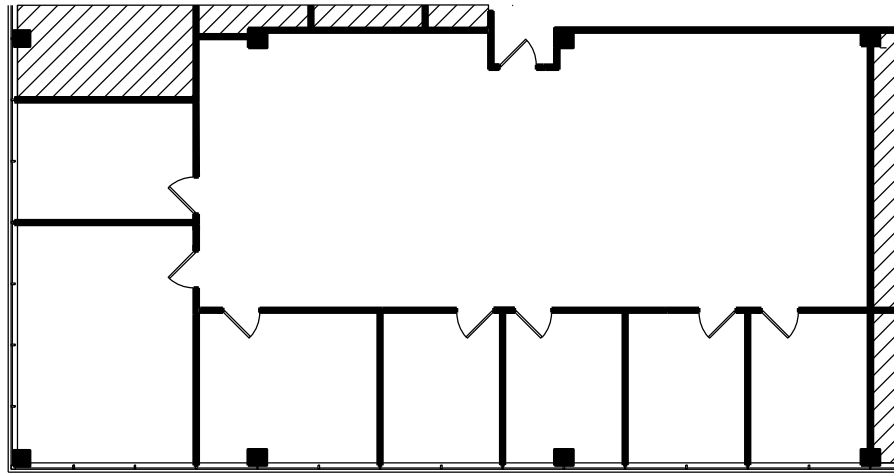

Hendrick

1201 Peachtree St., NE
400 Colony Square
Suite 1900
Atlanta, GA 30361

T: 404.261.9383
F: 404.240.9398
www.hendrickinc.com

Key Plan

1955 Lake Park

Suite 360

2,791 RSF

Available Suite