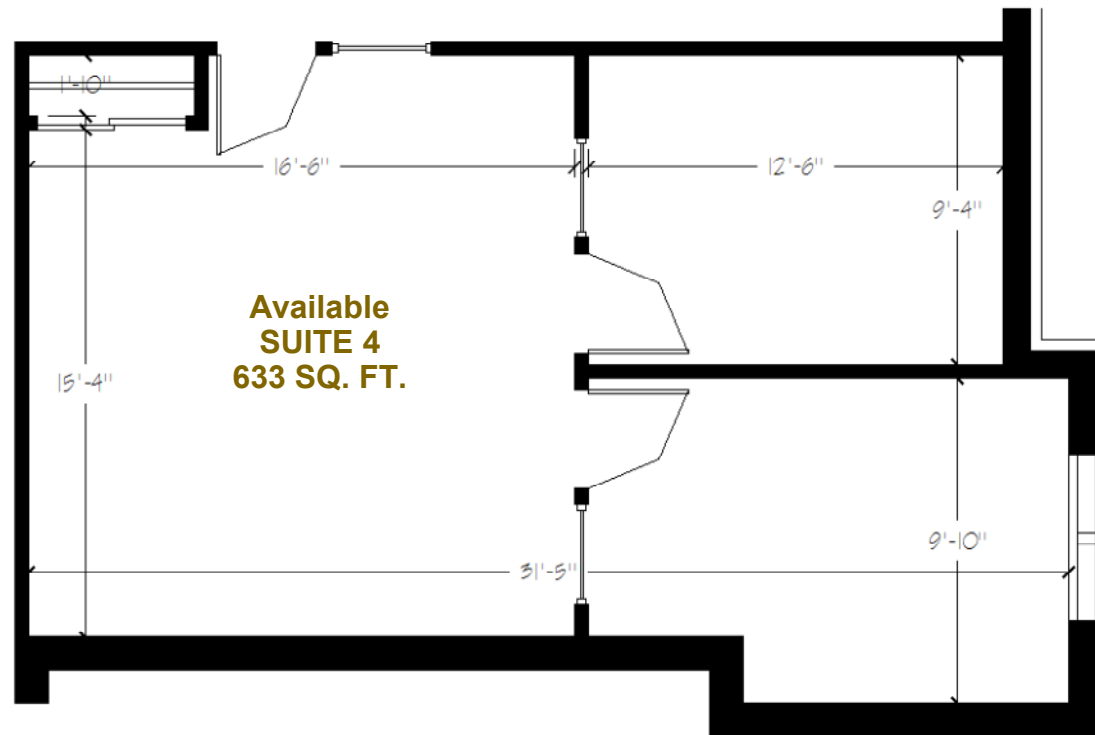

Building Innovation on Tradition