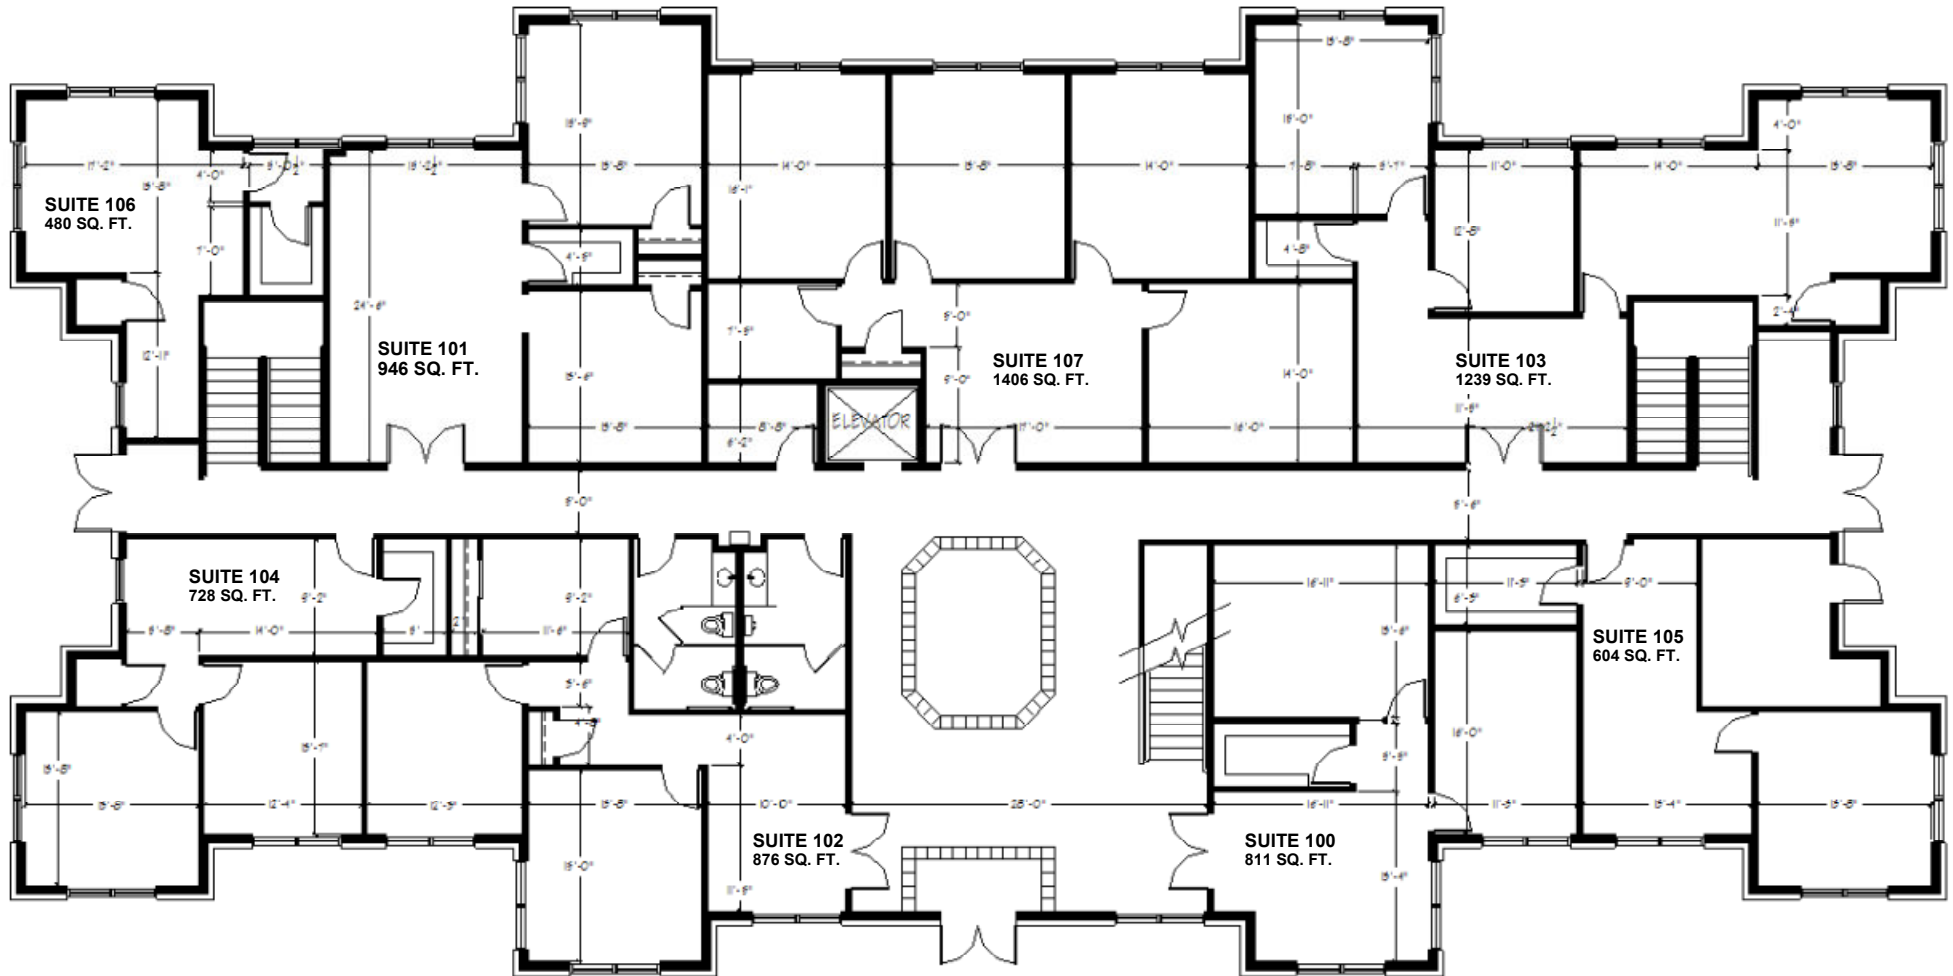

Building Innovation on Tradition