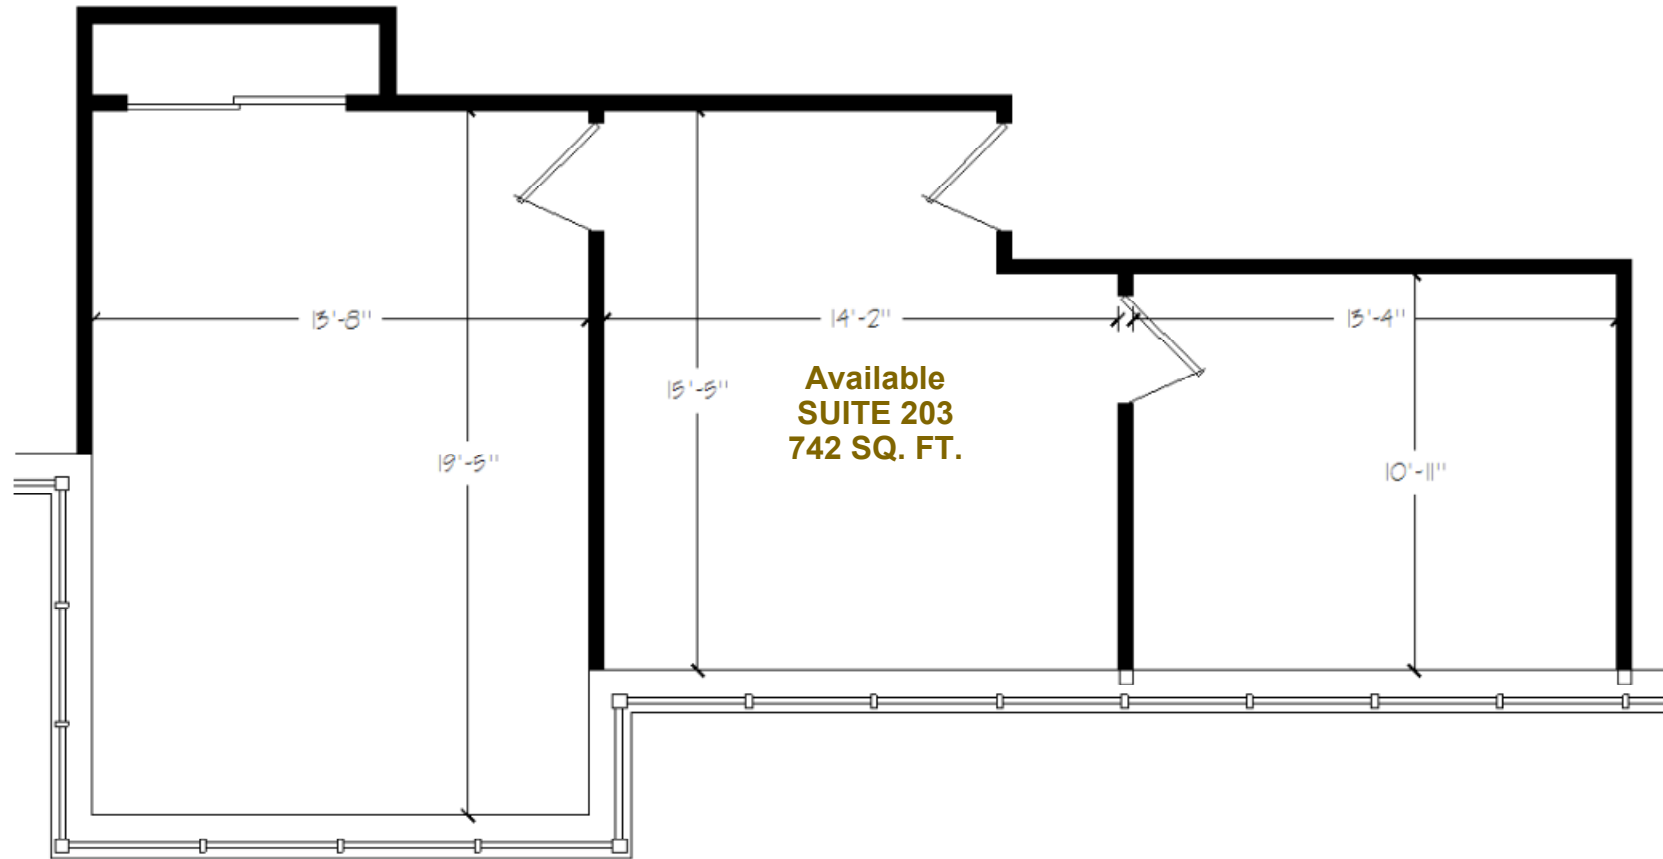

Building Innovation on Tradition