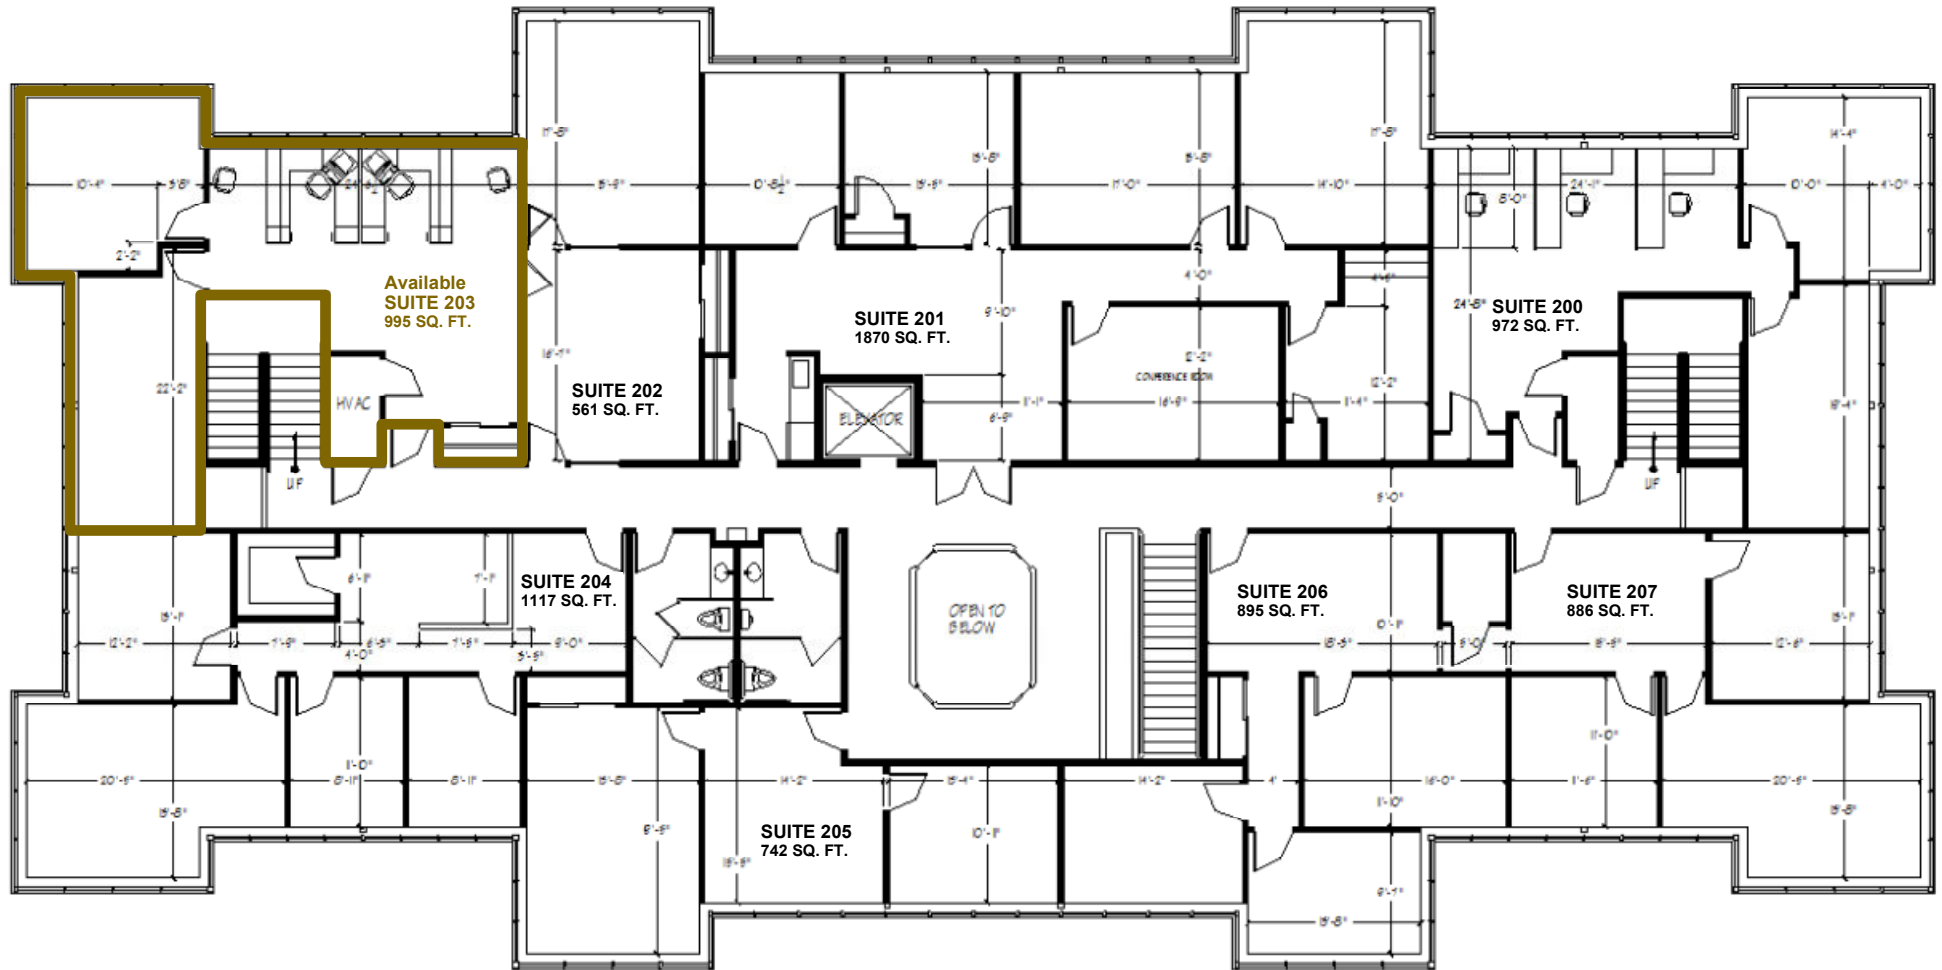

Building Innovation on Tradition