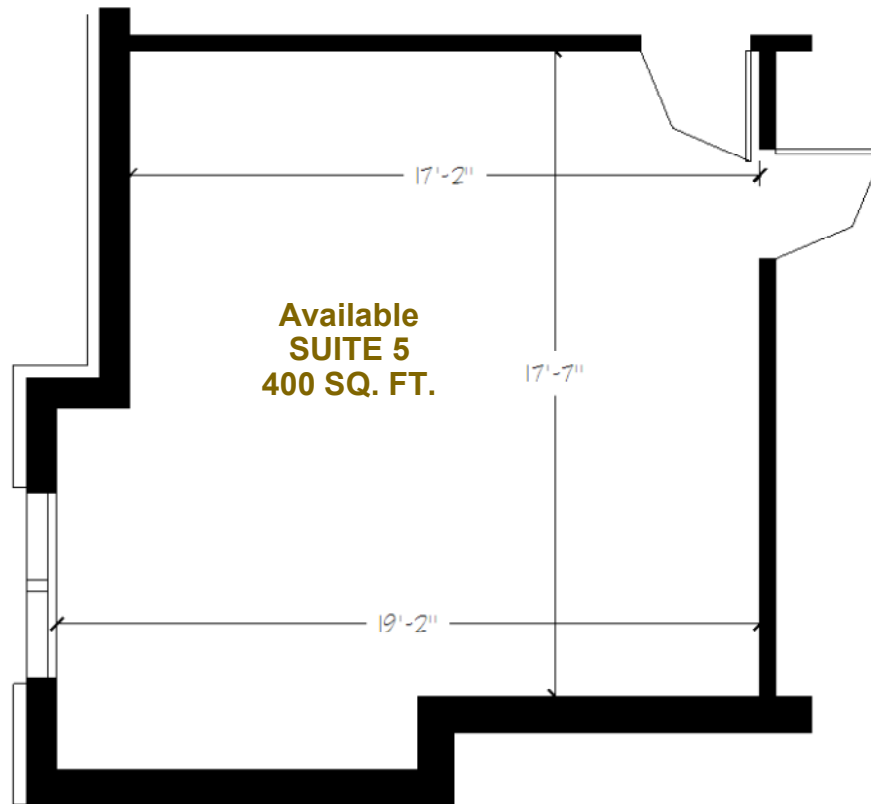

Building Innovation on Tradition