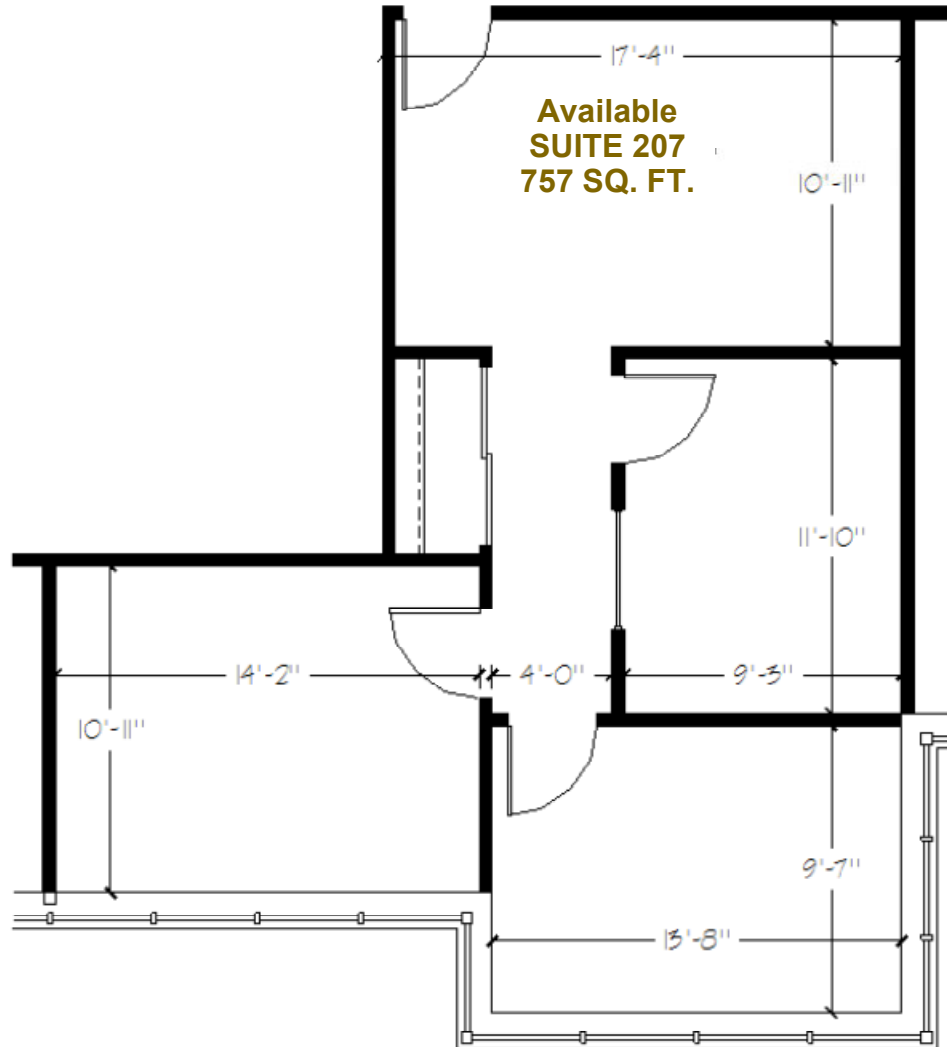

Building Innovation on Tradition