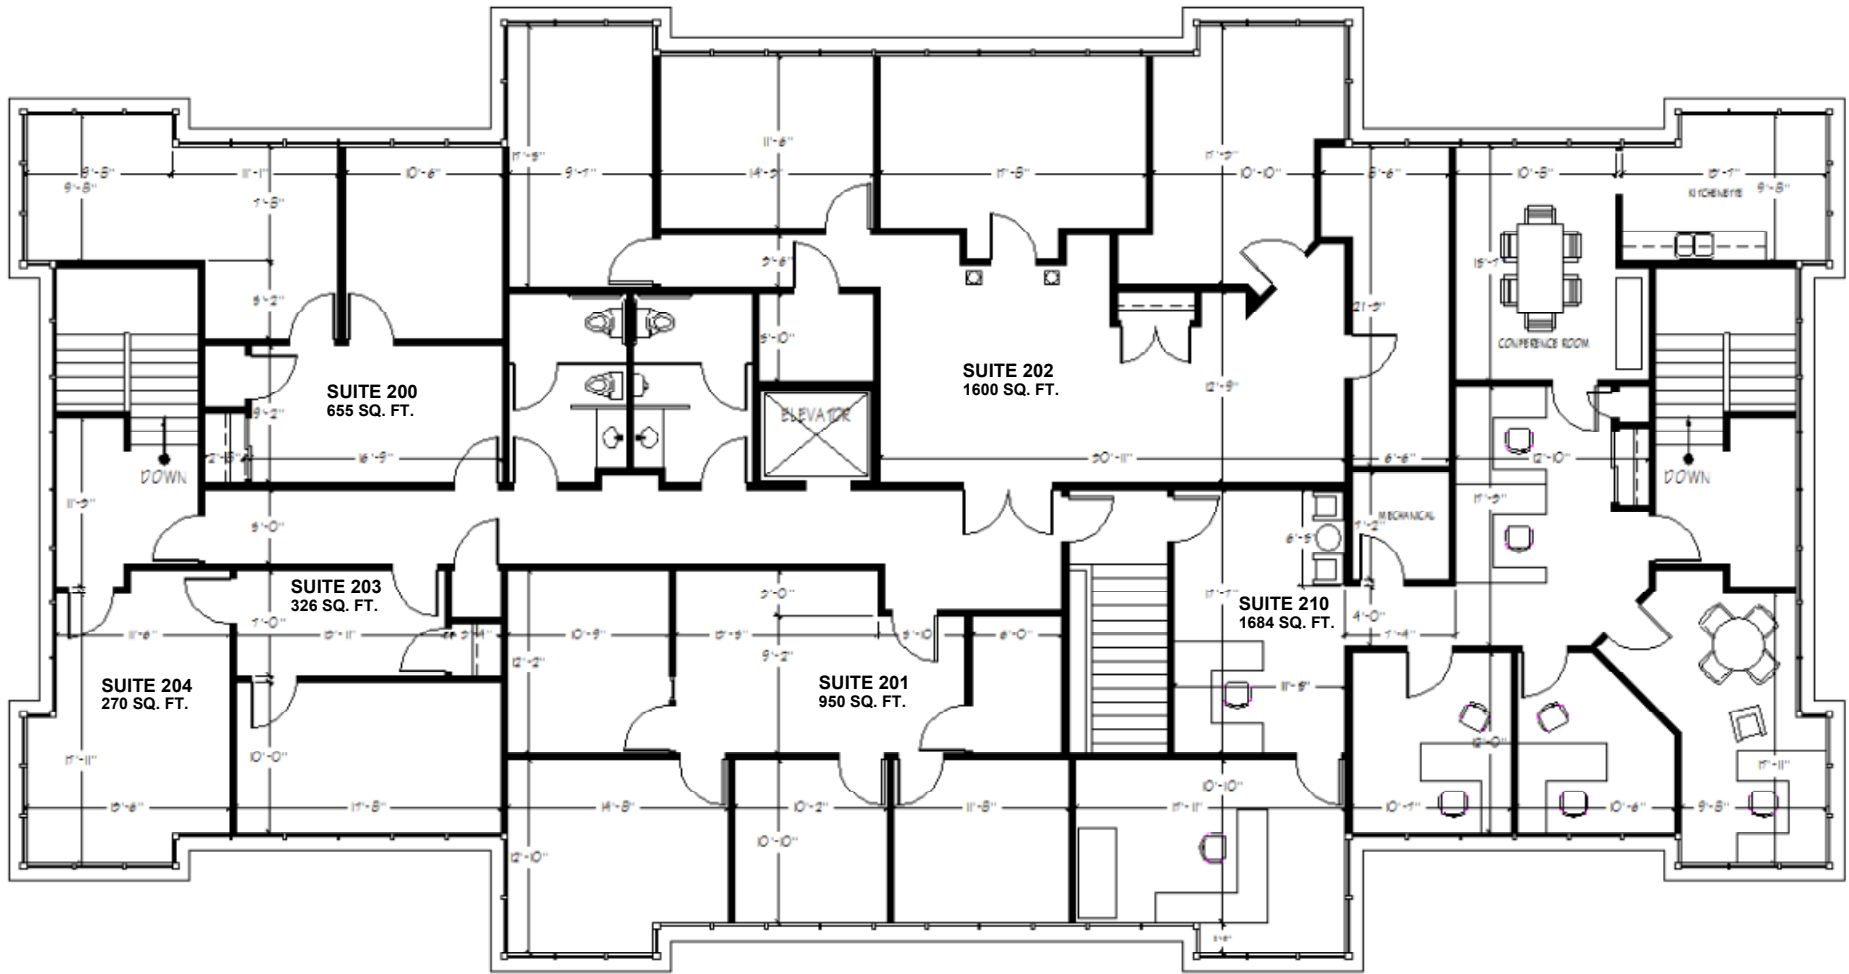

Building Innovation on Tradition