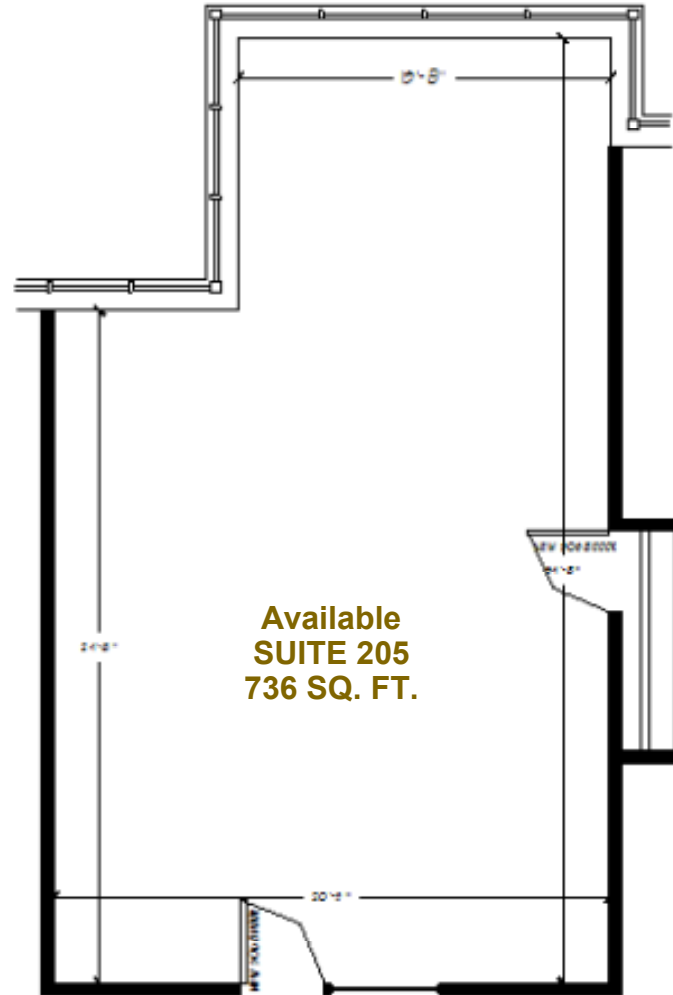

Building Innovation on Tradition