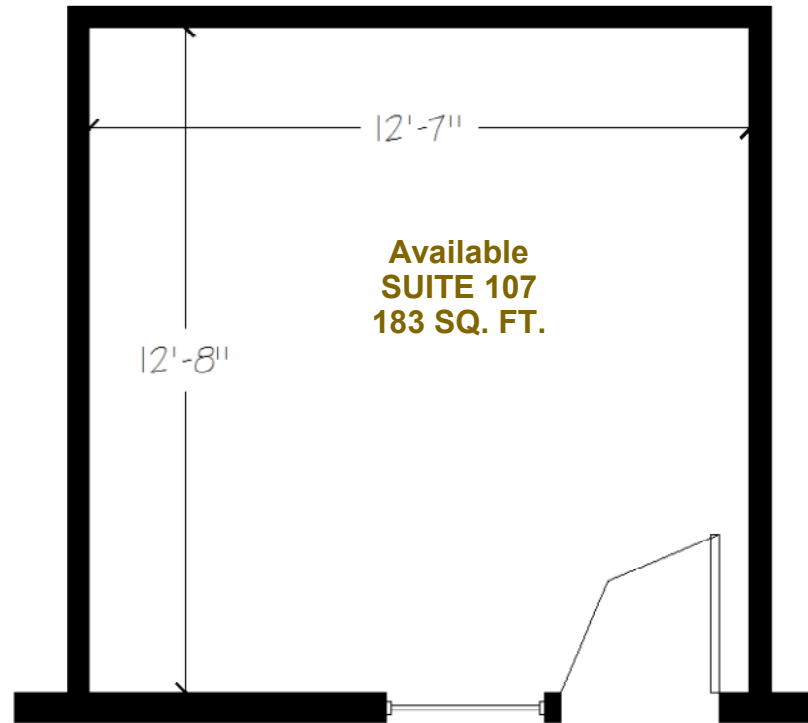

Building Innovation on Tradition