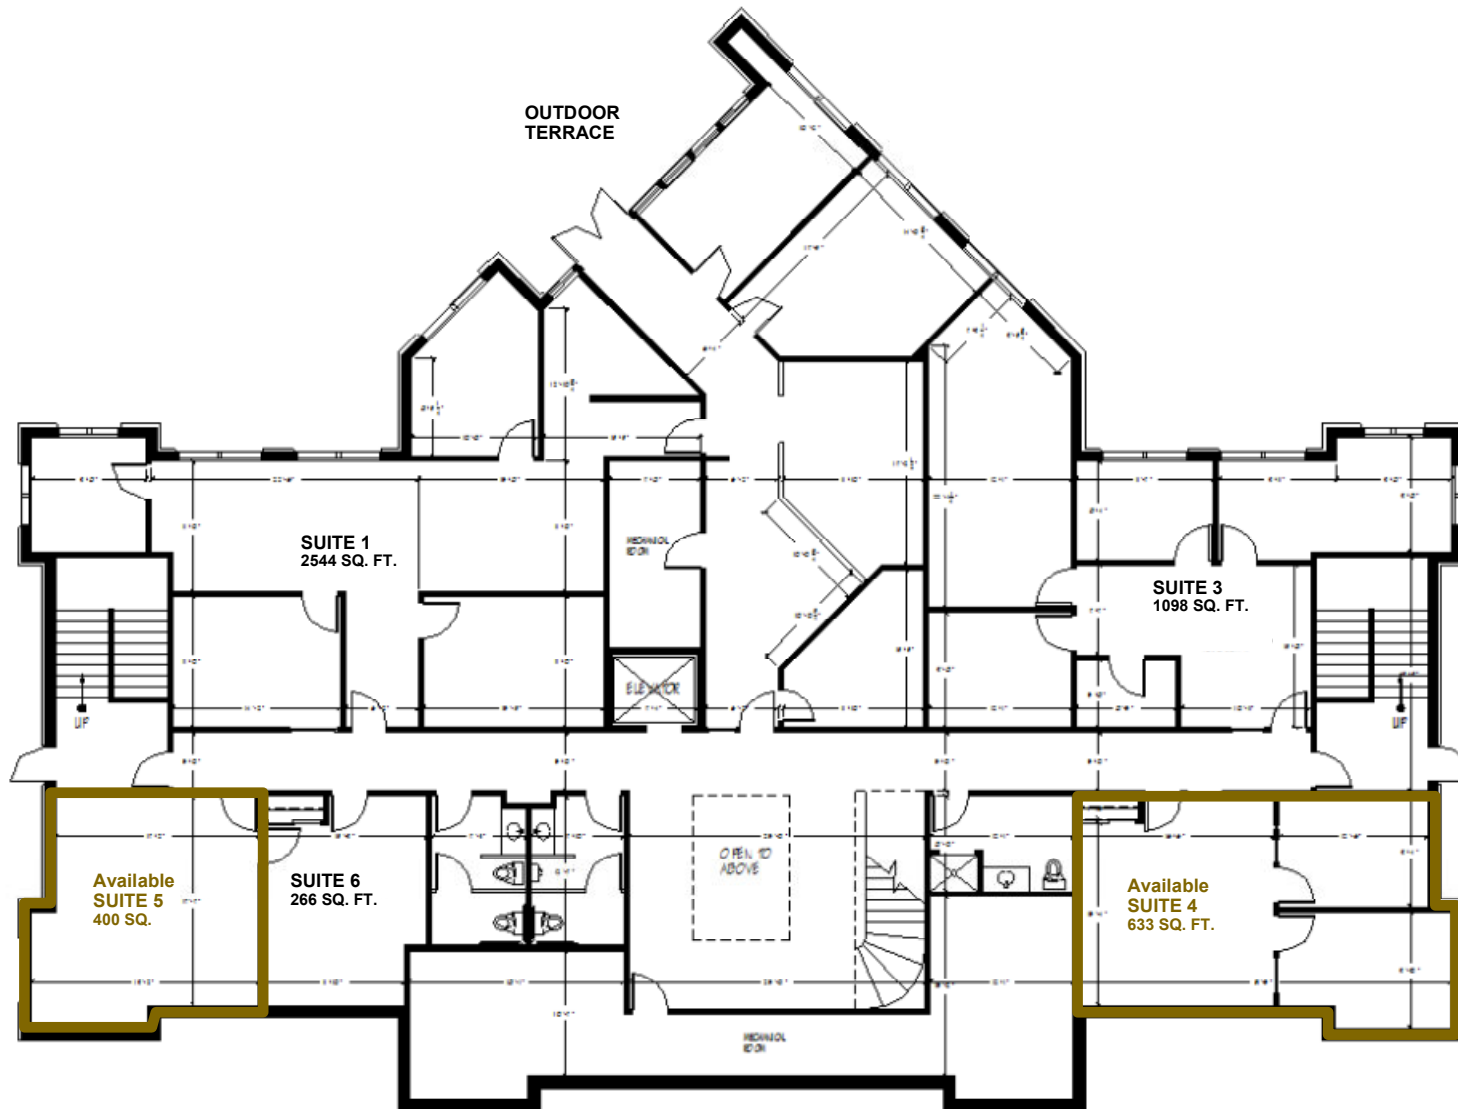

Building Innovation on Tradition