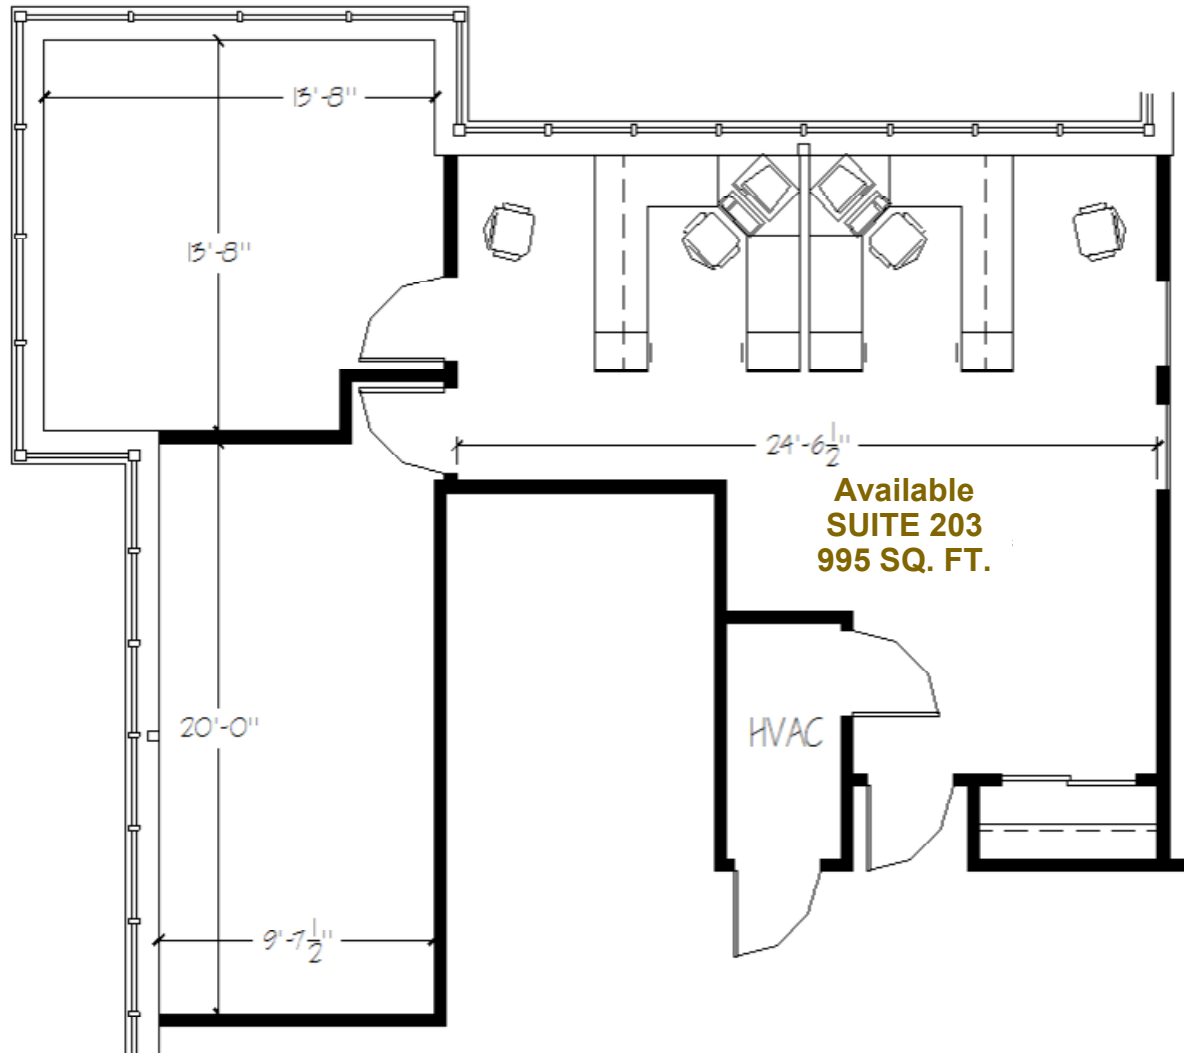

Building Innovation on Tradition