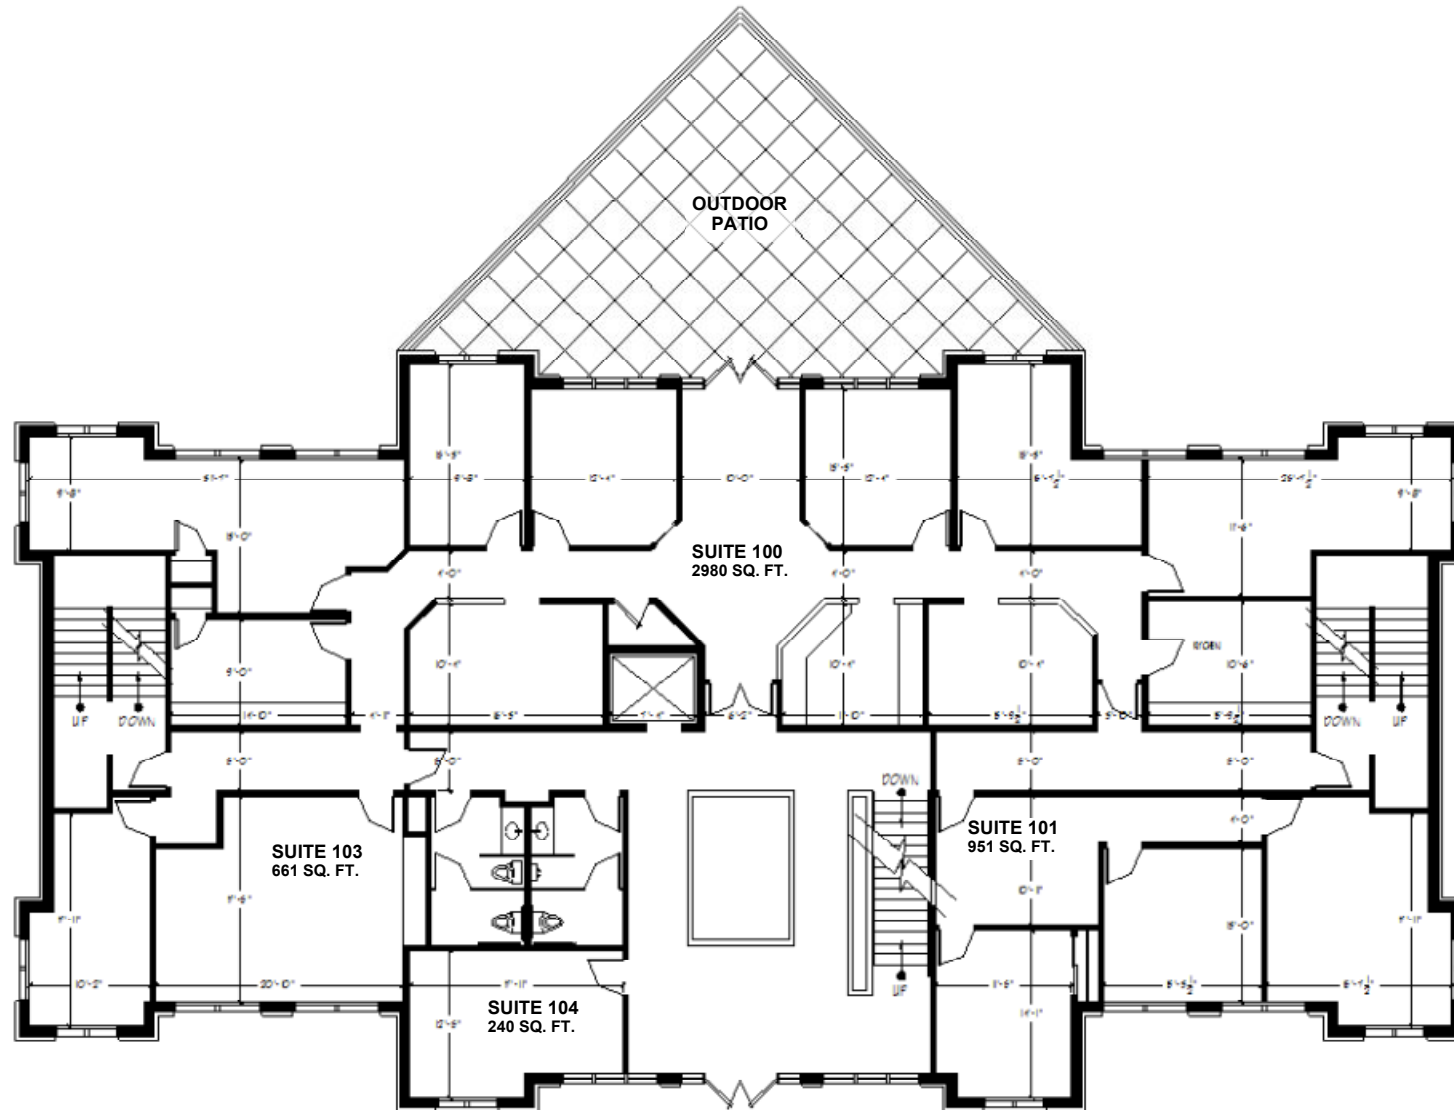

Building Innovation on Tradition