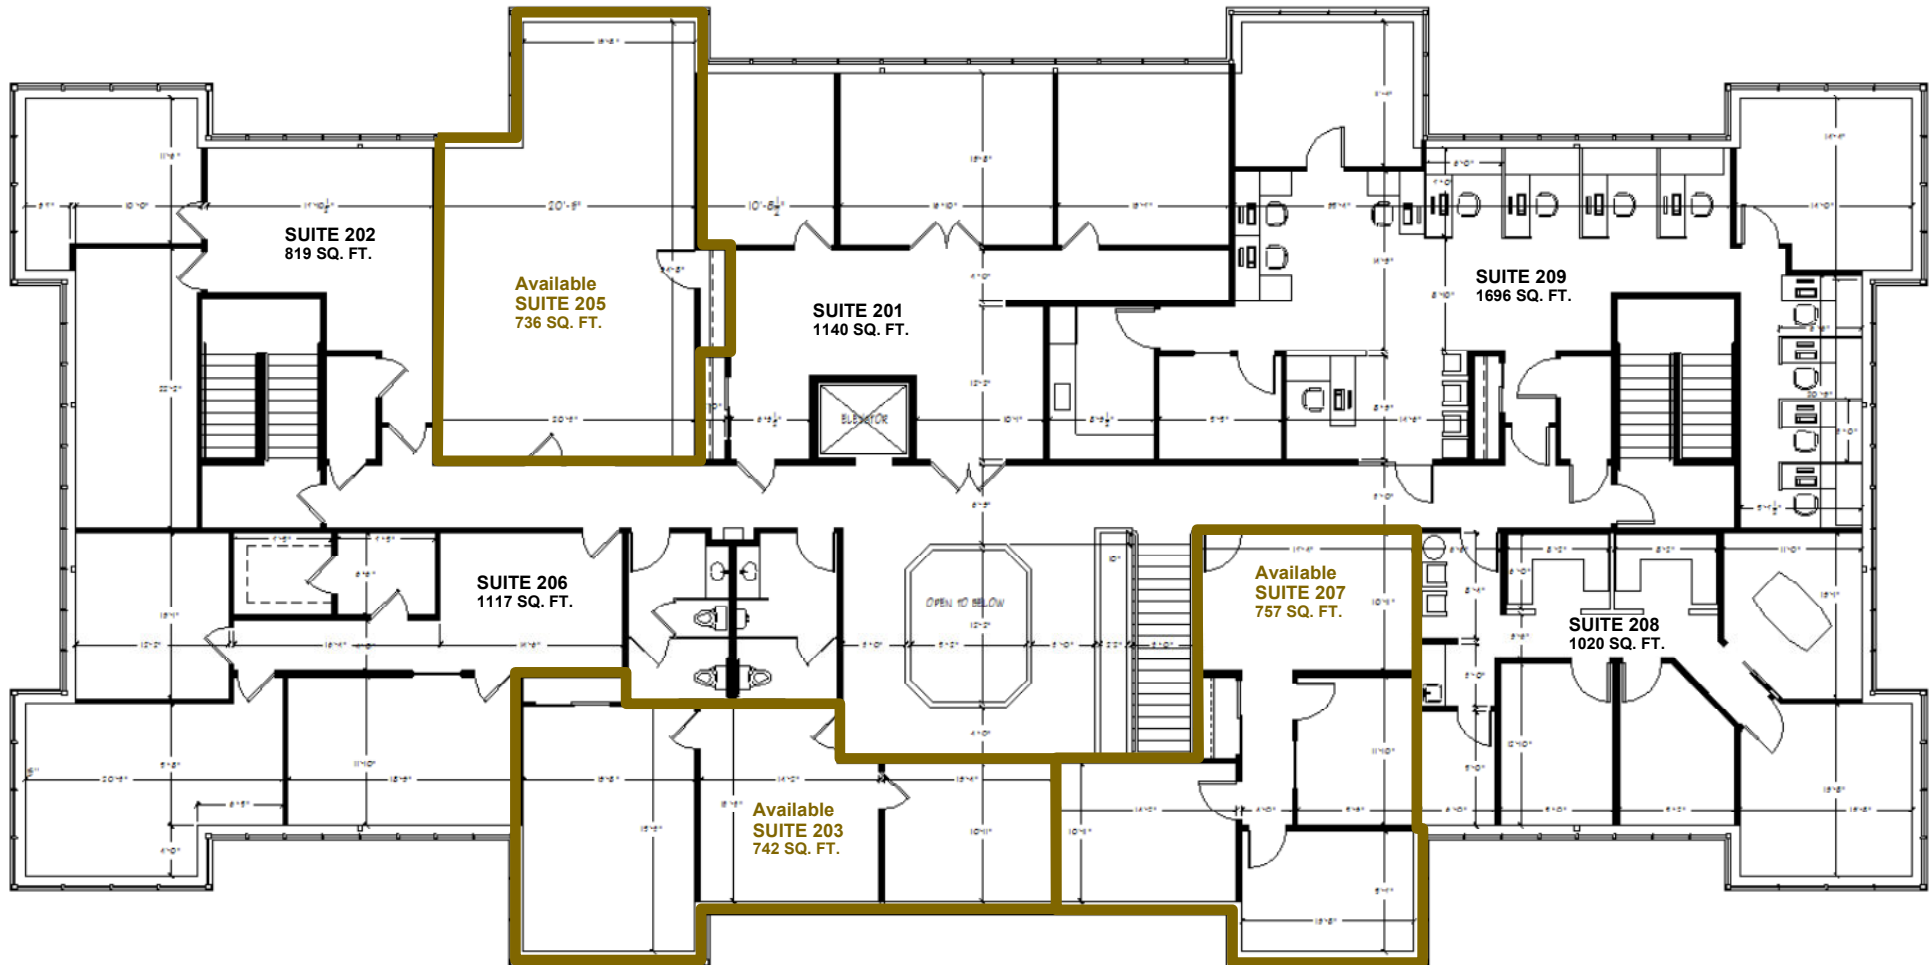

Building Innovation on Tradition