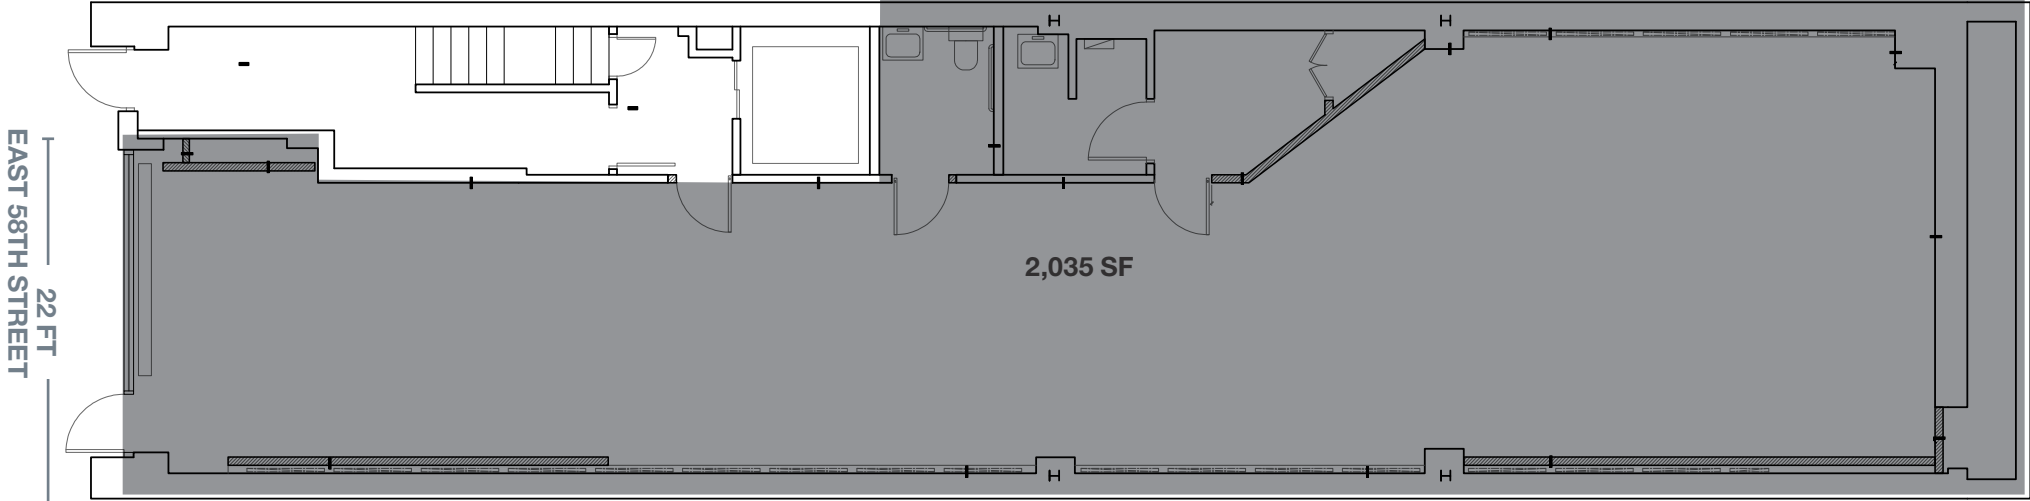

# SPACE DETAILS

**LOCATION**

North block between Second and Third Avenues

**APPROXIMATE SIZE**

Ground Floor 2,035 SF

**FRONTAGE**

22 FT on East 58th Street

**POSSESSION**

**GROUND FLOOR**