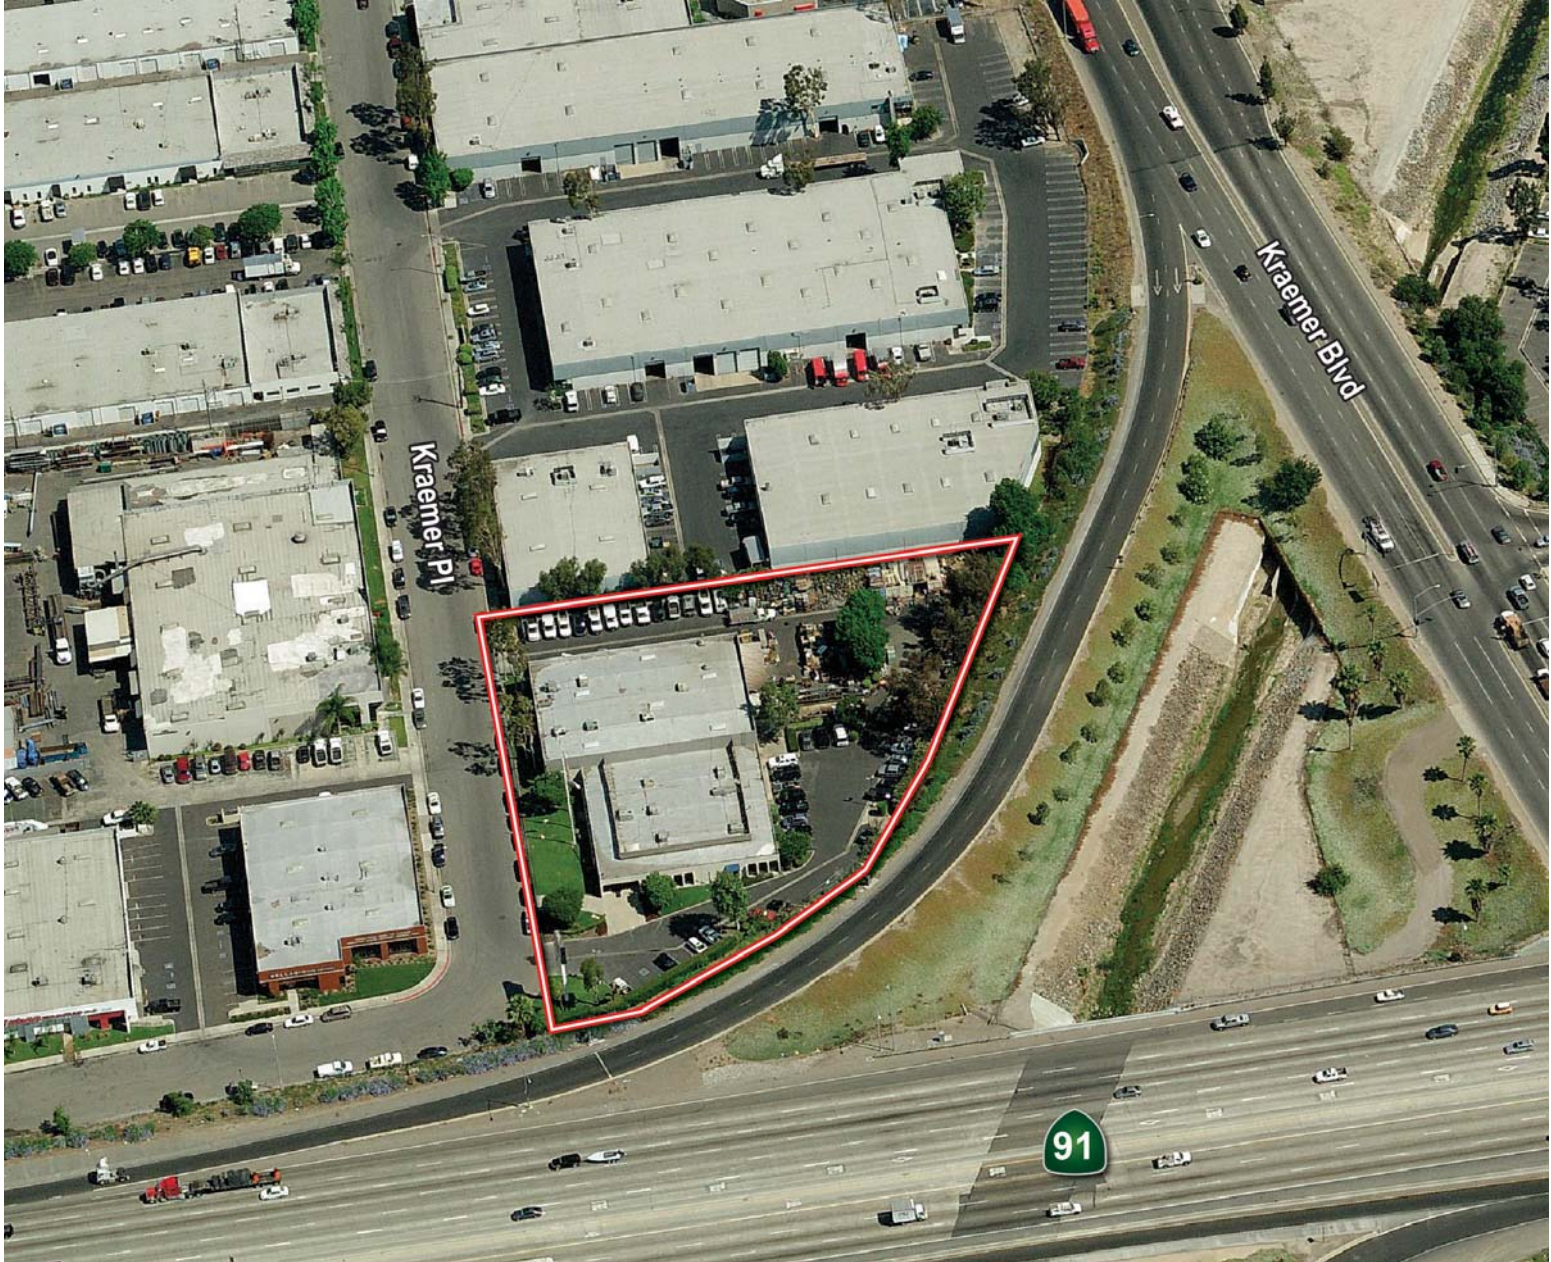

FOR SALE

±24,384 Square Feet | Industrial with Large Yard & Excess Land
1000 N. Kraemer Place, Anaheim

Mike Hefner, SIOR
Executive Vice President
714.935.2331
mhefner@voitco.com
Lic #00857352

Mike Vernick, CCIM, SIOR
Vice President
714.935.2354
mvernick@voitco.com
Lic. #01420885

Voit
REAL ESTATE SERVICES

2400 E. Katella Ave., Suite 750, Anaheim, CA 92806 • 714.978.7880 • 714.978.9431 Fax • Lic #01333376 | www.voitco.com

CORFAC
International

Licensed as Real Estate Brokers by the CA Bureau of Real Estate. The information contained herein has been obtained from sources we deem reliable. While we have no reason to doubt its accuracy, we do not guarantee it. ©2015 Voit Real Estate Services, Inc. All Rights Reserved. Real People. Real Solutions.® is a registered trademark of Voit Real Estate Services.