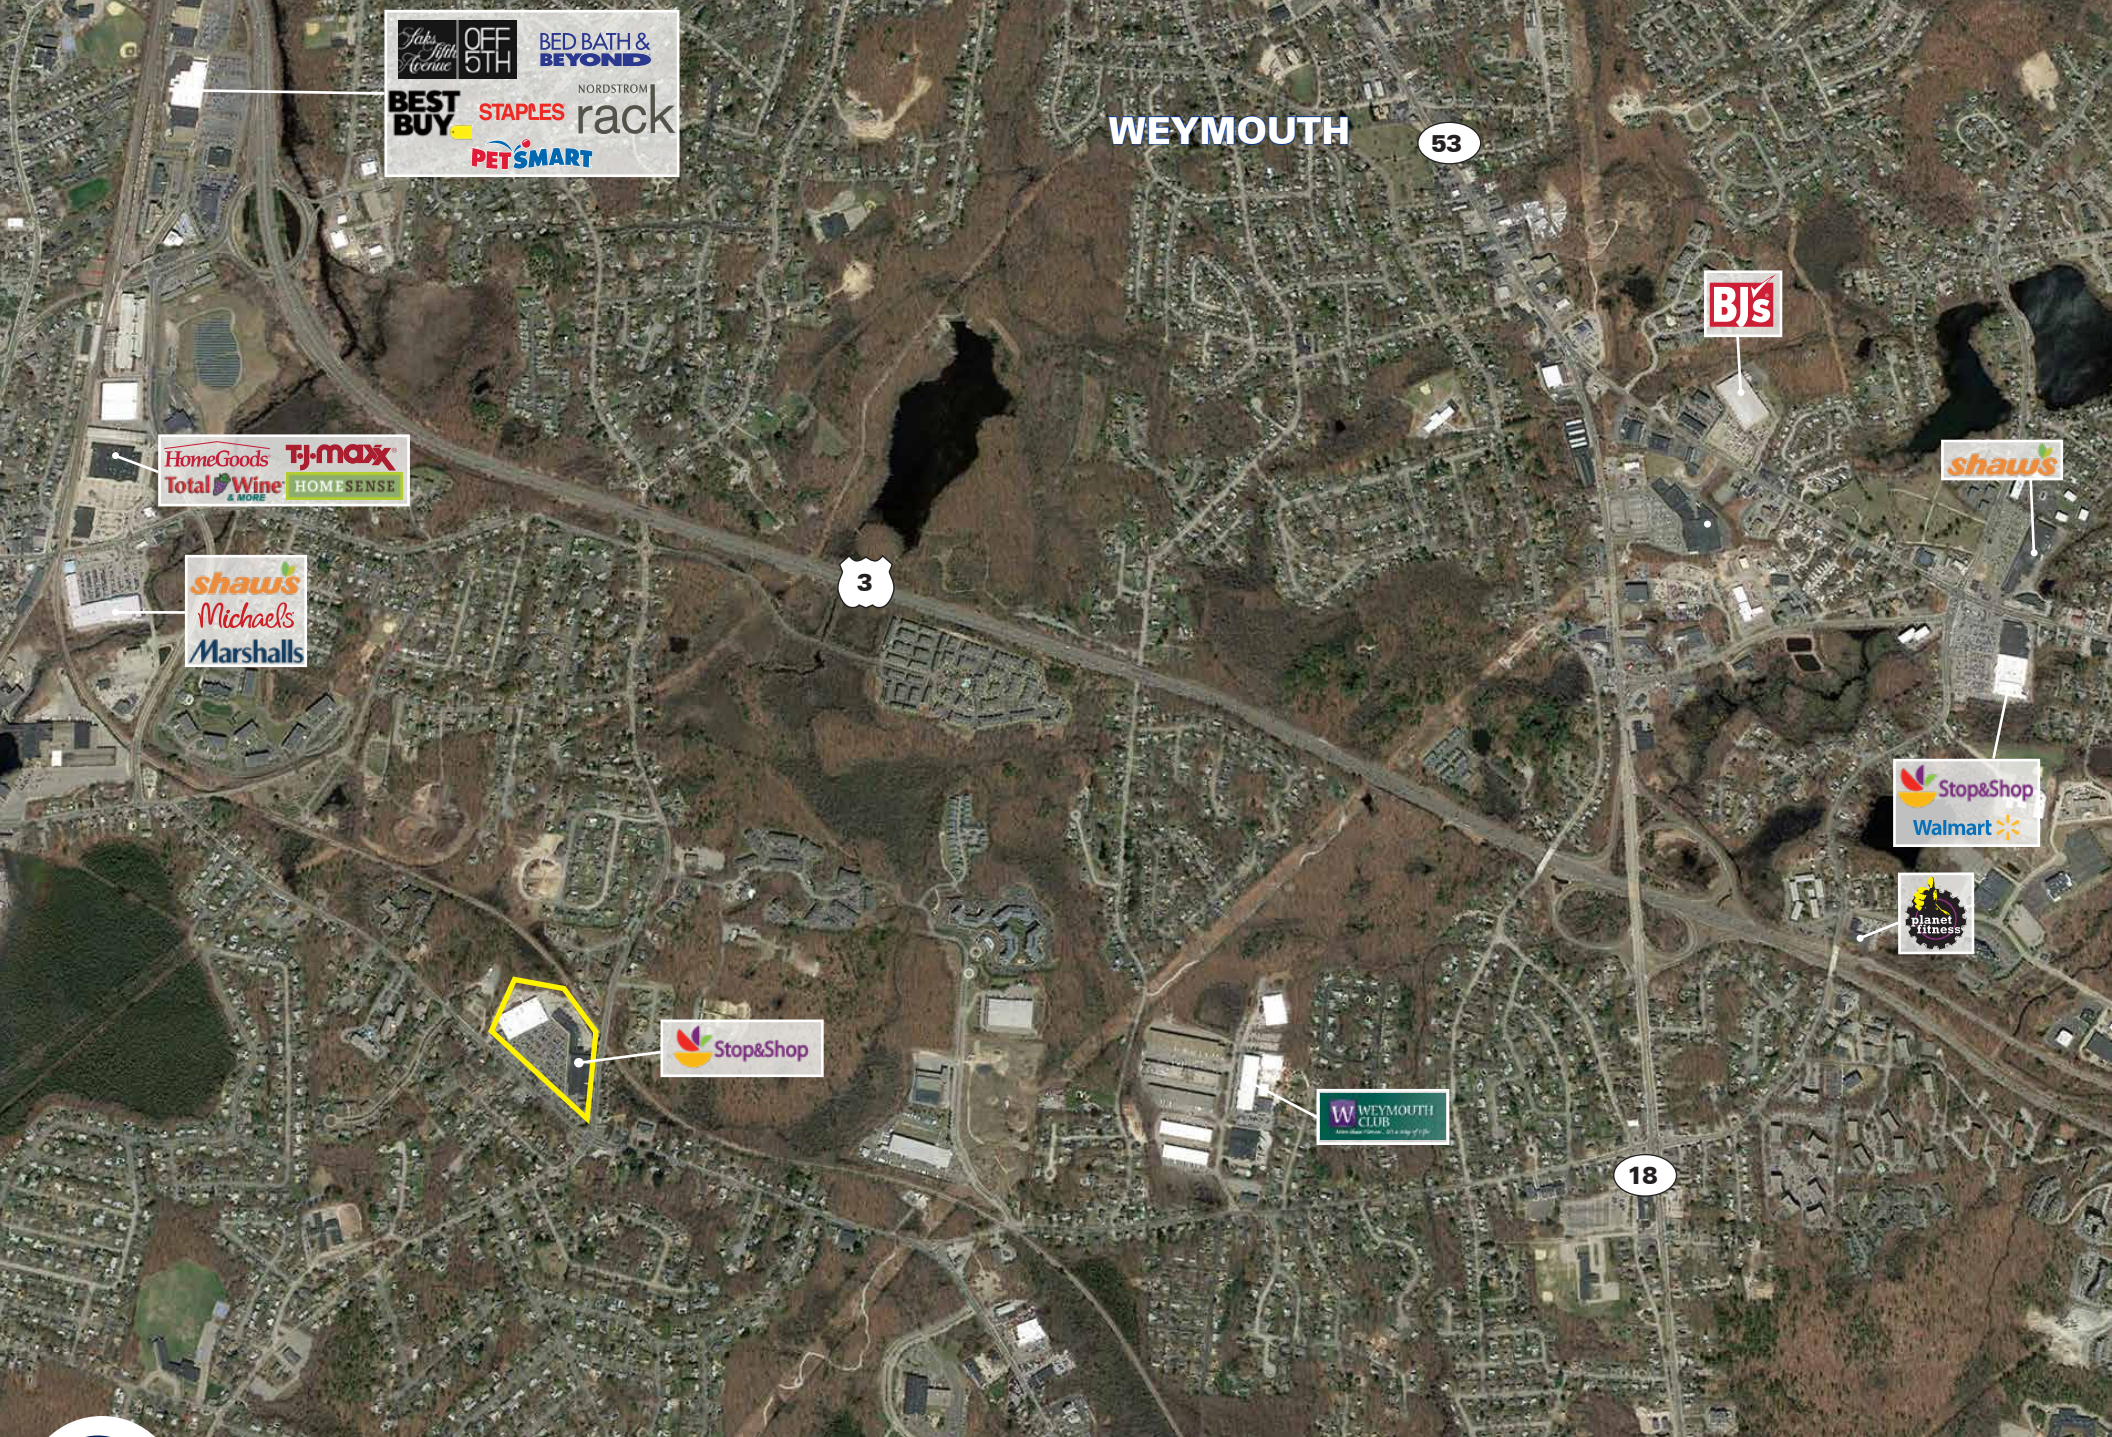

Stop & Shop Plaza

750- 15,000 SF Available

- Join new Crunch Fitness and The Paper Store
- High Volume Stop & Shop
- 28,000 ADT

2018 DEMOGRAPHICS	1 MILE	3 MILE	5 MILE
Population	7,277	75,108	210,104
Med HH Income	\$101,273	\$84,505	\$77,179
Daytime Population	5,009	76,961	204,433

Ben Starr
617.239.3643
broker@atlanticrotail.com

Jobs 5th Avenue OFF 5TH
BEST BUY STAPLES rack
NORDSTROM
PETSMART

WEYMOUTH

53

HomeGoods T.J. Maxx
Total Wine & More HOMESENSE

shaws
Michael's
Marshalls

3

BJ's

shaws

Stop & Shop
Walmart

planet fitness

Stop & Shop

W WEYMOUTH CLUB

18

BRAINTREE, MA
Stop & Shop Plaza

MARKET AERIAL