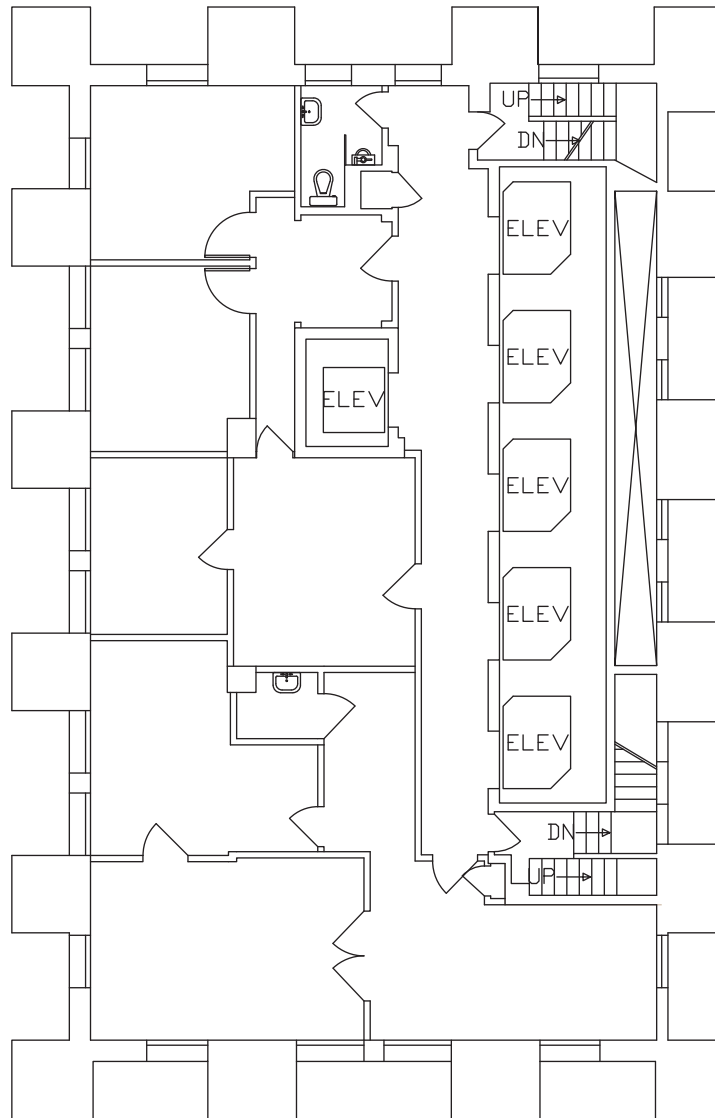

# Seattle Tower

## FLOOR 24

1,803 RSF