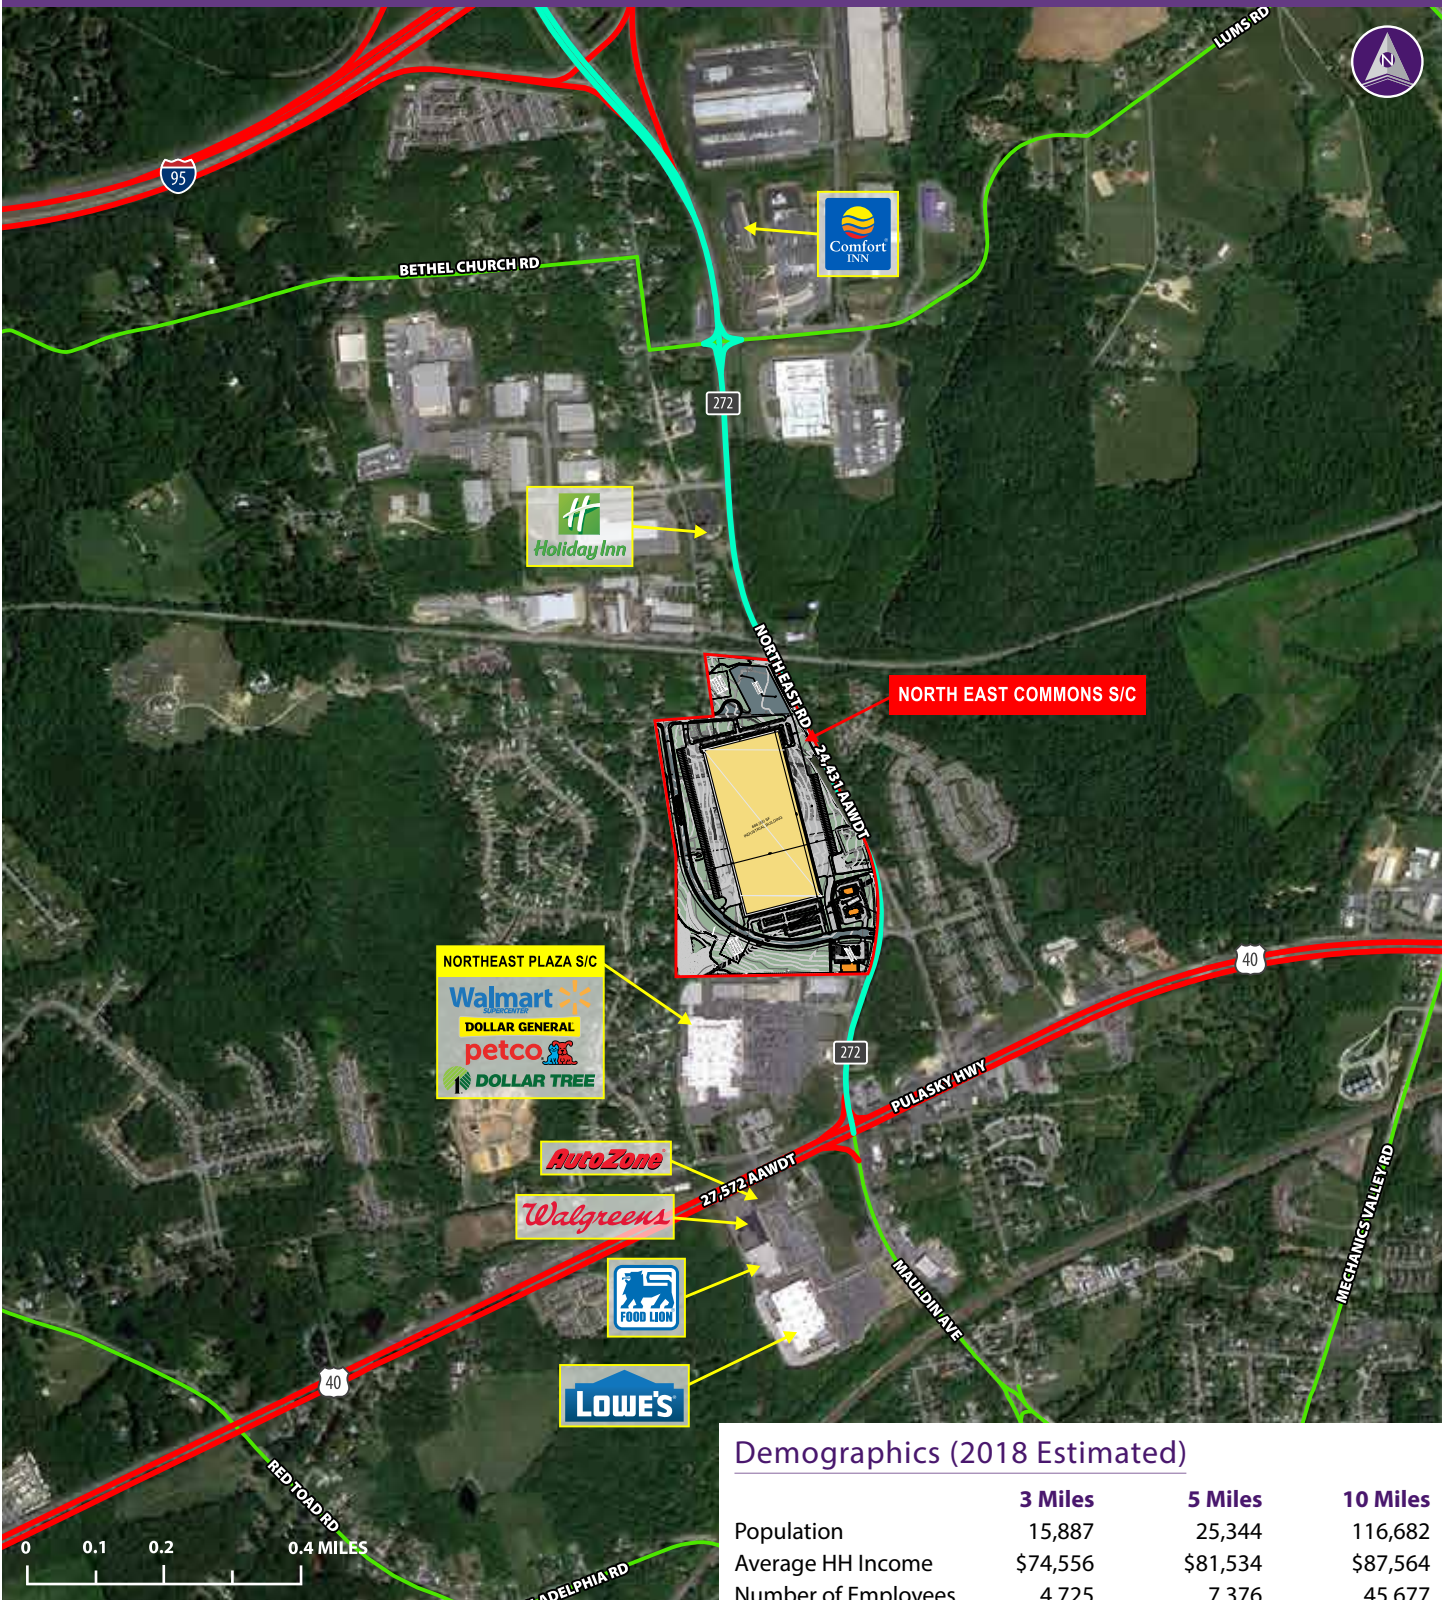

NORTH EAST COMMONS ■ NORTH EAST, MD

Demographics (2018 Estimated)

	3 Miles	5 Miles	10 Miles
Population	15,887	25,344	116,682
Average HH Income	$74,556	$81,534	$87,564
Number of Employees	4,725	7,376	45,677

Information herein has been obtained from sources believed to be reliable. While we do not doubt its accuracy, we have not verified it and make no guarantee, warranty or representation about it. Independent confirmation of its accuracy and completeness is your responsibility. H & R Retail, Inc.