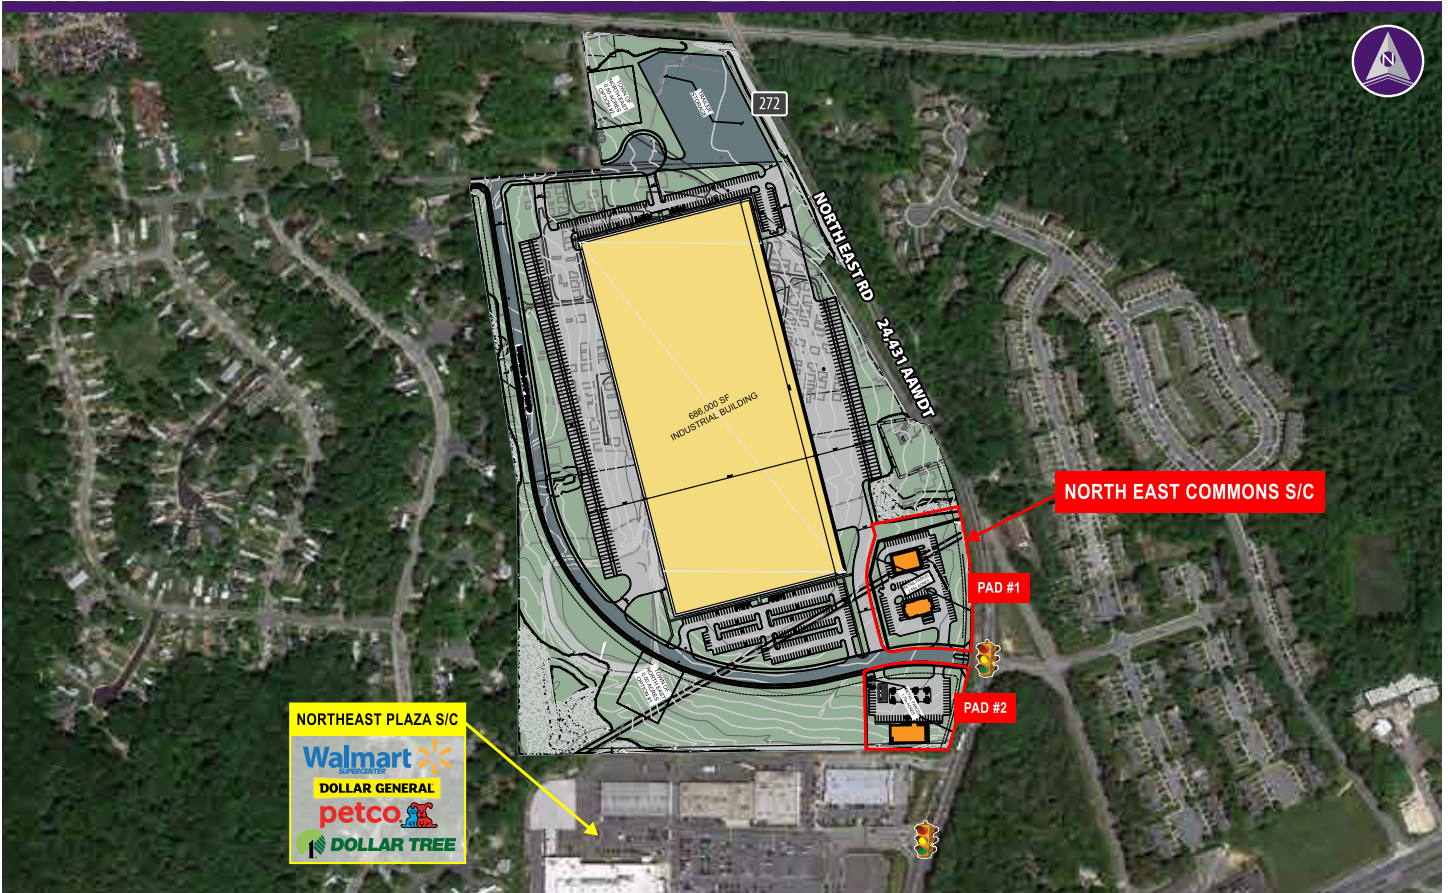

North East Commons

NORTH EAST, MD 21901

Prime pad sites available at signalized intersection

Property Highlights

- Pad #1 2.55 ±AC - Pad #2 1.75 ±AC
- Located in the middle of some of the largest employment growth activity in Maryland since WWII
- 1,945 students enrolled at the nearby Cecil County Community College
- Located within 1/4 mile of one of three interchanges along I-95 in Cecil County