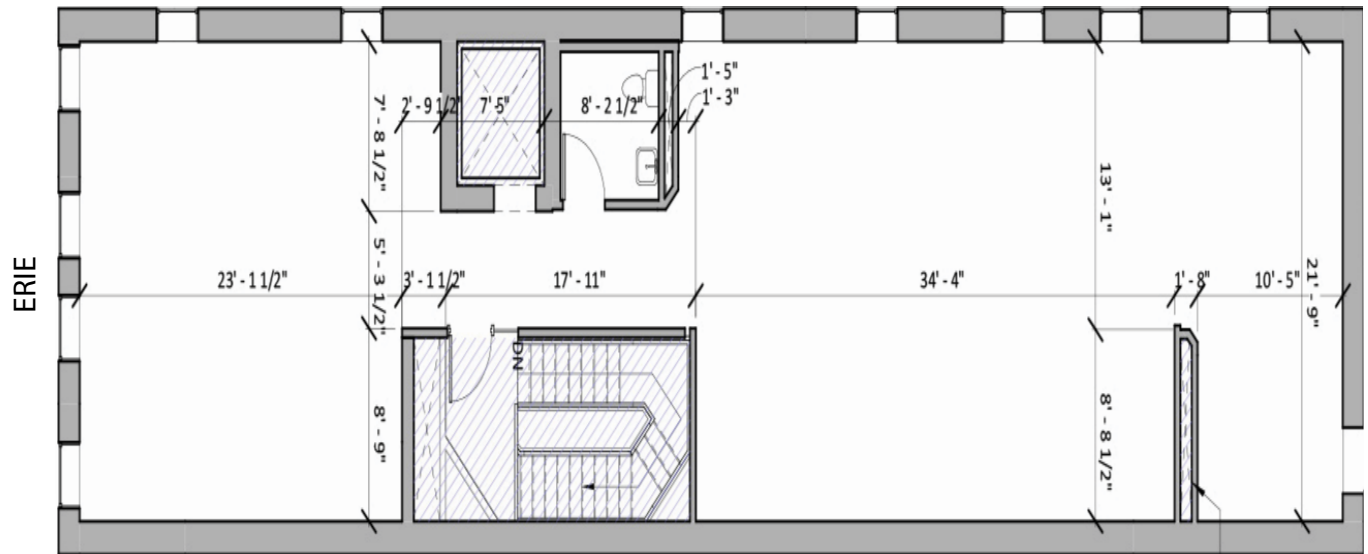

158 WEST ERIE STREET

3rd Floor - 2,367 SF

**WILLARD
JONES**

REAL ESTATE

www.willardjones.com

All dimensions indicated on this plan are approximate and should be field verified.