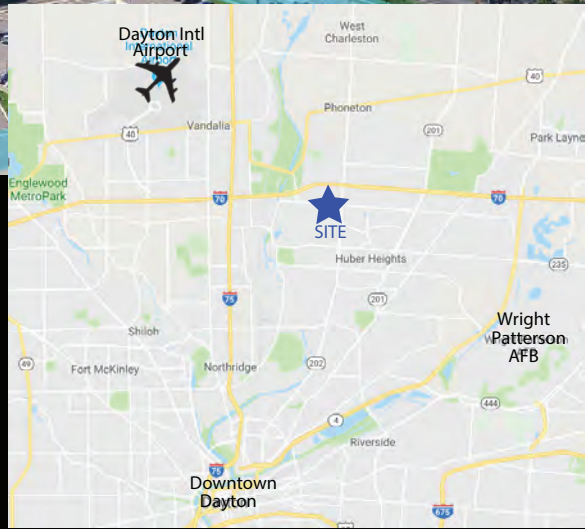

# Waynetowne Plaza

7717 - 7807 Old Troy Pike  
Huber Heights, OH

Waynetowne Plaza, located on Old Troy Pike Rd just south of Interstate-70, is the primary and dominant retail corridor for the North Dayton submarket. The Kroger anchored center serves the suburbs of Huber Heights and its surrounding communities.

Demographics	3 mile	5 mile
2017 Population	43,317	87,880
2021 Projected Pop.	43,738	89,647
Total Households	16,891	35,060

[www.bearsreg.com](http://www.bearsreg.com)  
1400 Buford Hwy, Suite R-3  
Sugar Hill, Georgia 30518