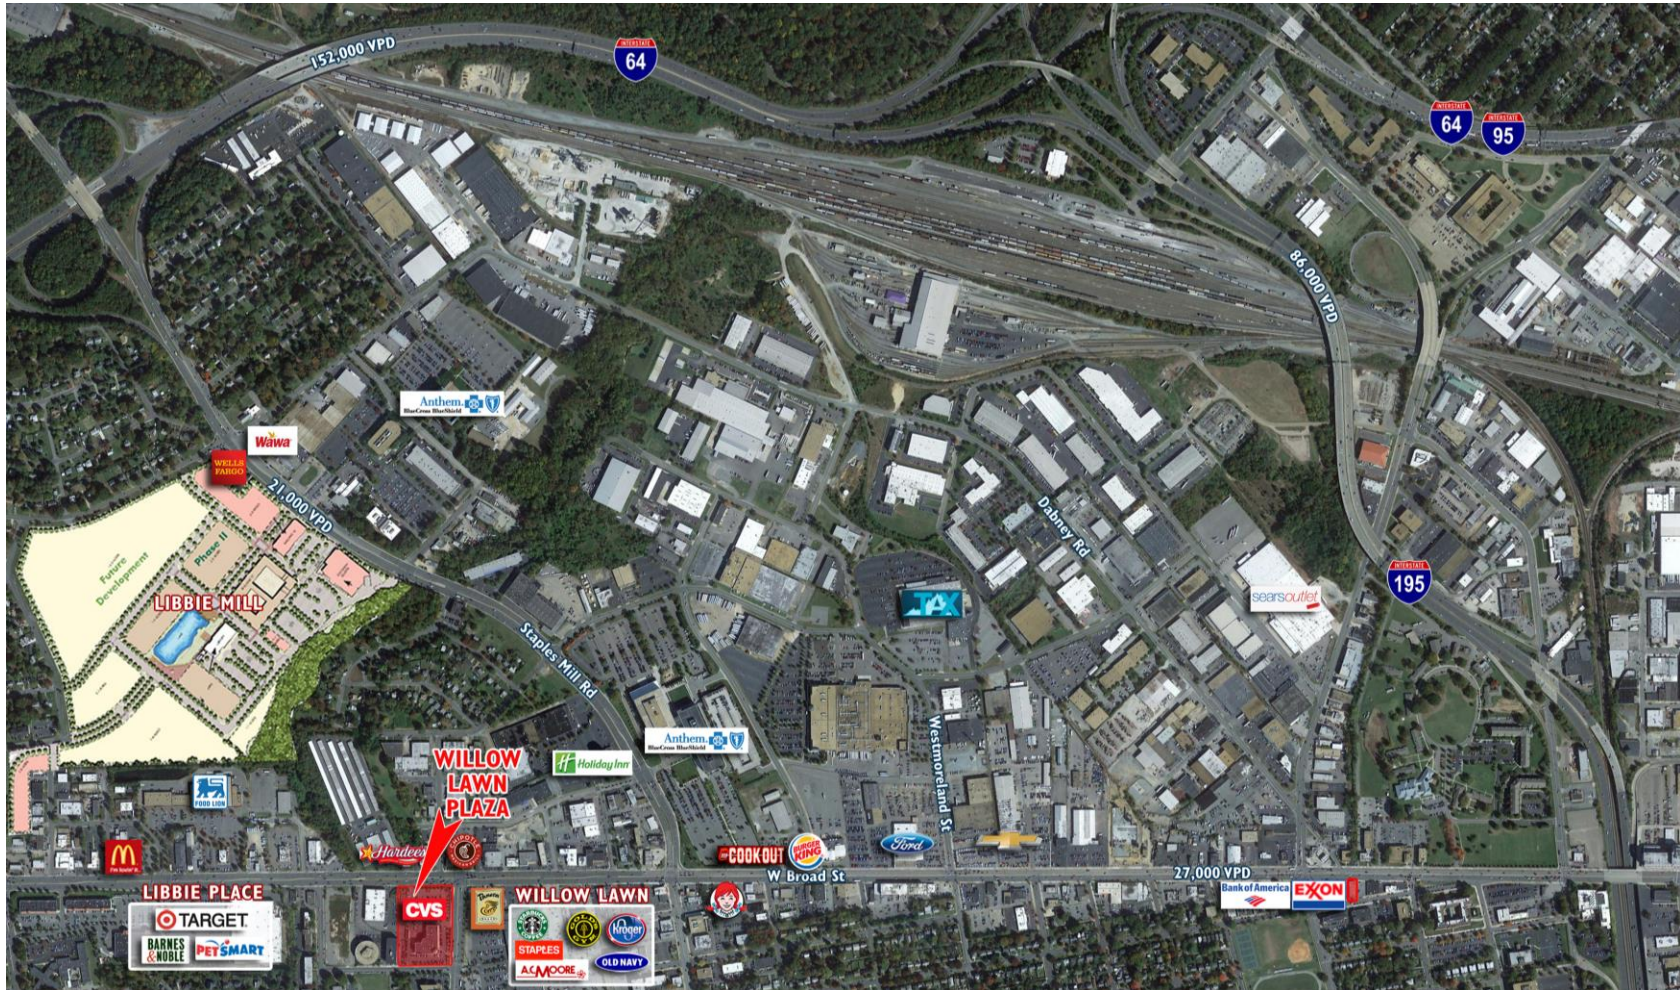

FOR LEASE Willow Lawn Plaza

Willow Lawn Drive & W Broad Street | Richmond, VA

For more information, contact:

PAM STRIEFFLER

Vice President
804 697 3481
pam.strieffler@thalhimer.com

NICKI JASSY

Senior Vice President
804 697 3433
nicki.jassy@thalhimer.com

Thalhimer Center
11100 W. Broad Street
Glen Allen, VA 23060
www.thalhimer.com