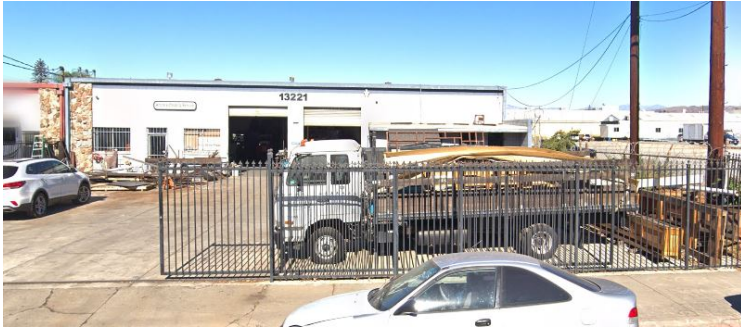

Industrial Property For Lease

1 13221 Lakeland Rd., Santa Fe Springs, CA 90670

Property Details

Rental Rate	\$1.05 PSF
Lease Type	G
Year Built	1969
Zoning	M2

Broker Information

Marcy Monaco, CPM
562-762-3154

Spaces

#	Space Avail.	Rental Rate	Office SF	Lease Type	Date Avail.	Description
13221	5,000 SF	\$1.05 PSF		G	See Marcy	

Property Description

Warehouse with small office, centrally located in Santa Fe Springs