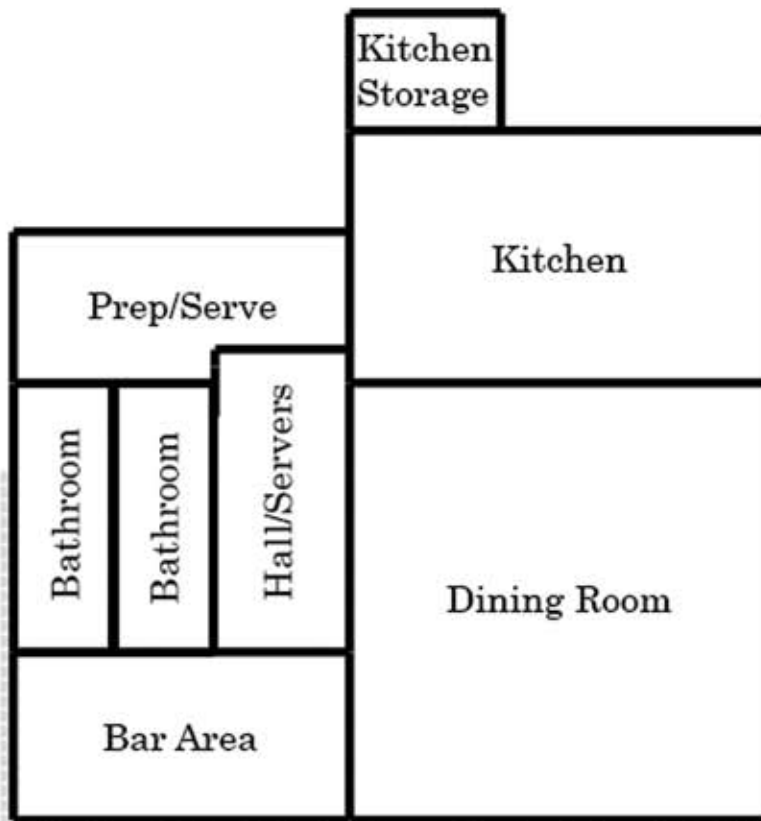

954.678.7963

JOHNNYCARREON@YAHOO.COM

WWW.BOXREALESTATE.NET

5630 N Federal Hwy, Fort Lauderdale, FL 33308

LEASE
*equipped
restaurant*

CALL JOHNNY CARREON 954.678.7963

Former Italian restaurant for lease, open plan, flexible terms. Functional kitchen with equipment ready to go. Well laid out with separate bar and dining room. Customize the atmosphere for your restaurant and open for business. Prime location between Commercial Blvd and Cypress Creek. Fronting Federal Hwy with ~41,000 daily traffic count!

Equipped Restaurant for Lease

*~1,800 Square Feet
Federal Highway Frontage
Equipped Kitchen
Close to High End Dealerships*