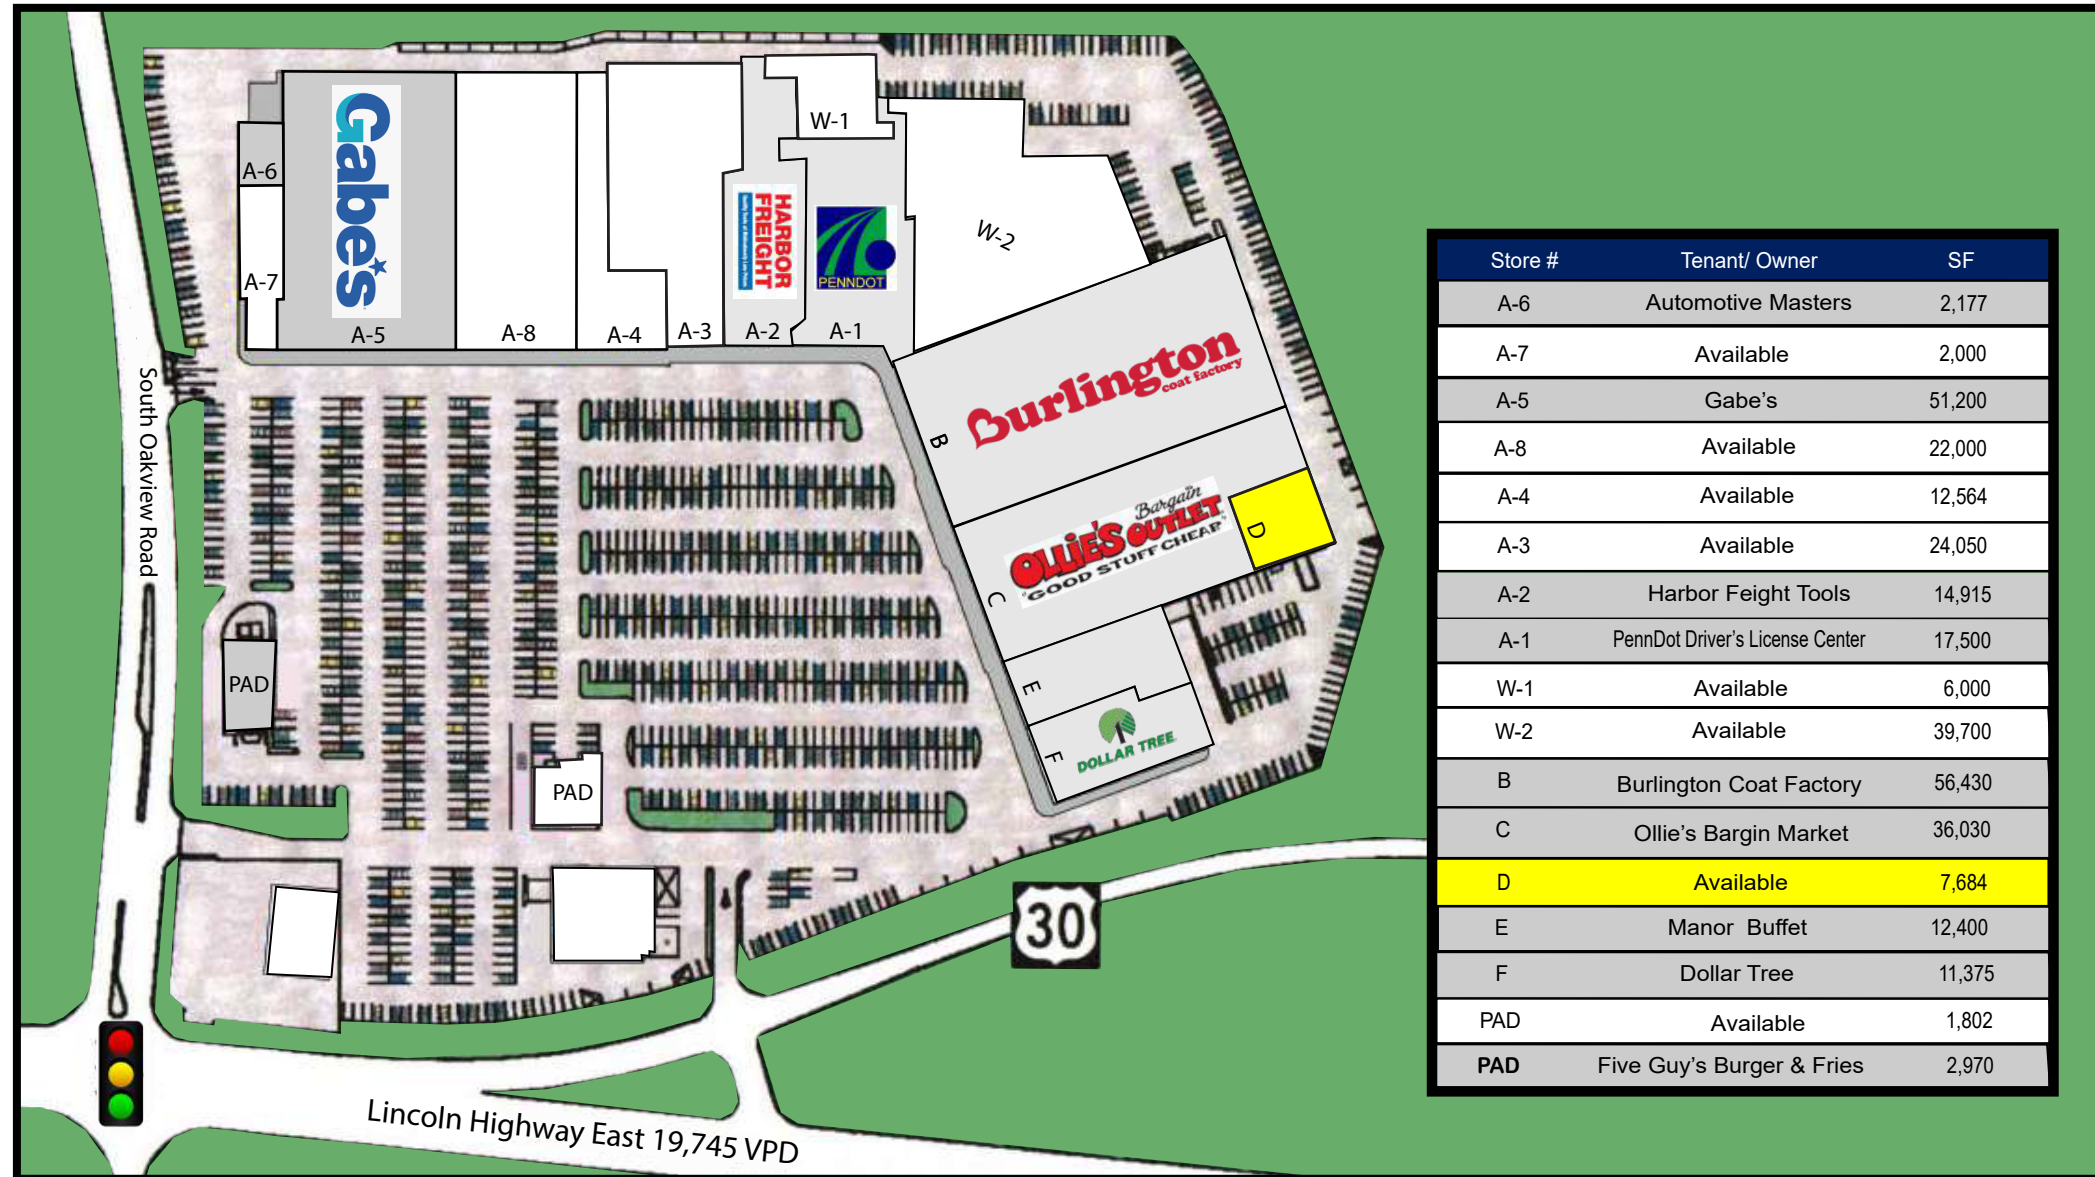

East Towne Center

2090 Lincoln Highway East, Lancaster, PA 17602
 D • 7,684 SF

Store #	Tenant/ Owner	SF
A-6	Automotive Masters	2,177
A-7	Available	2,000
A-5	Gabe's	51,200
A-8	Available	22,000
A-4	Available	12,564
A-3	Available	24,050
A-2	Harbor Feight Tools	14,915
A-1	PennDot Driver's License Center	17,500
W-1	Available	6,000
W-2	Available	39,700
B	Burlington Coat Factory	56,430
C	Ollie's Bargin Market	36,030
D	Available	7,684
E	Manor Buffet	12,400
F	Dollar Tree	11,375
PAD	Available	1,802
PAD	Five Guy's Burger & Fries	2,970