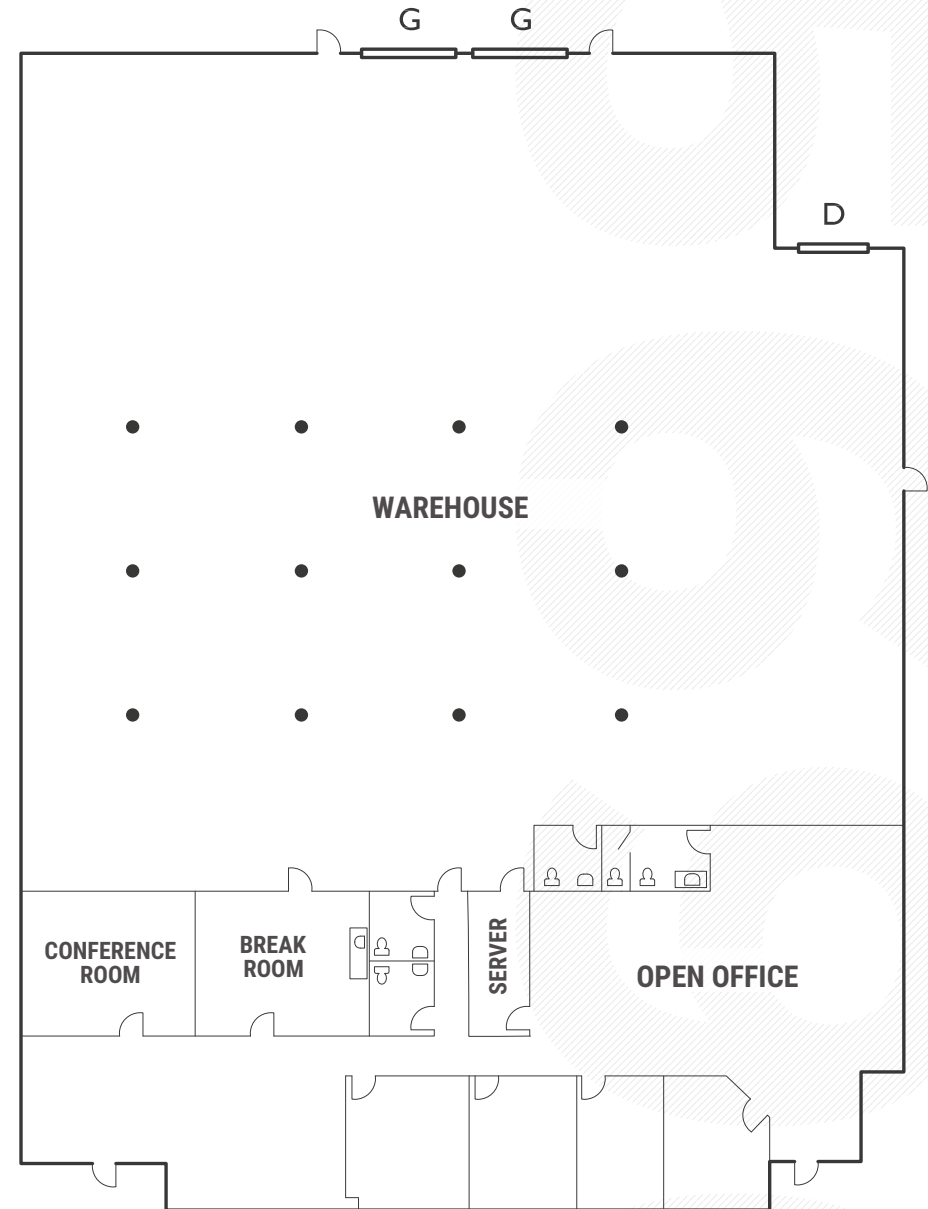

UNIT HIGHLIGHTS

±17,008 SF

25% Office

Power

800 amps 240 Volt

200 amps 480 Volt

Extensive Power Drops in Warehouse

One (1) Dock Door

Two (2) Grade-Level Doors

Shower

Available Now

Can be combined with 5692

Stewart for ±25,512 SF

5690-96 STEWART AVENUE

● POWER DROPS

FLOOR PLANS

5692 STEWART AVENUE

UNIT HIGHLIGHTS

±8,504 SF

20% Office

80% Drop Ceiling

HVAC Lab Production Area

One (1) Grade Level Door

Available Now