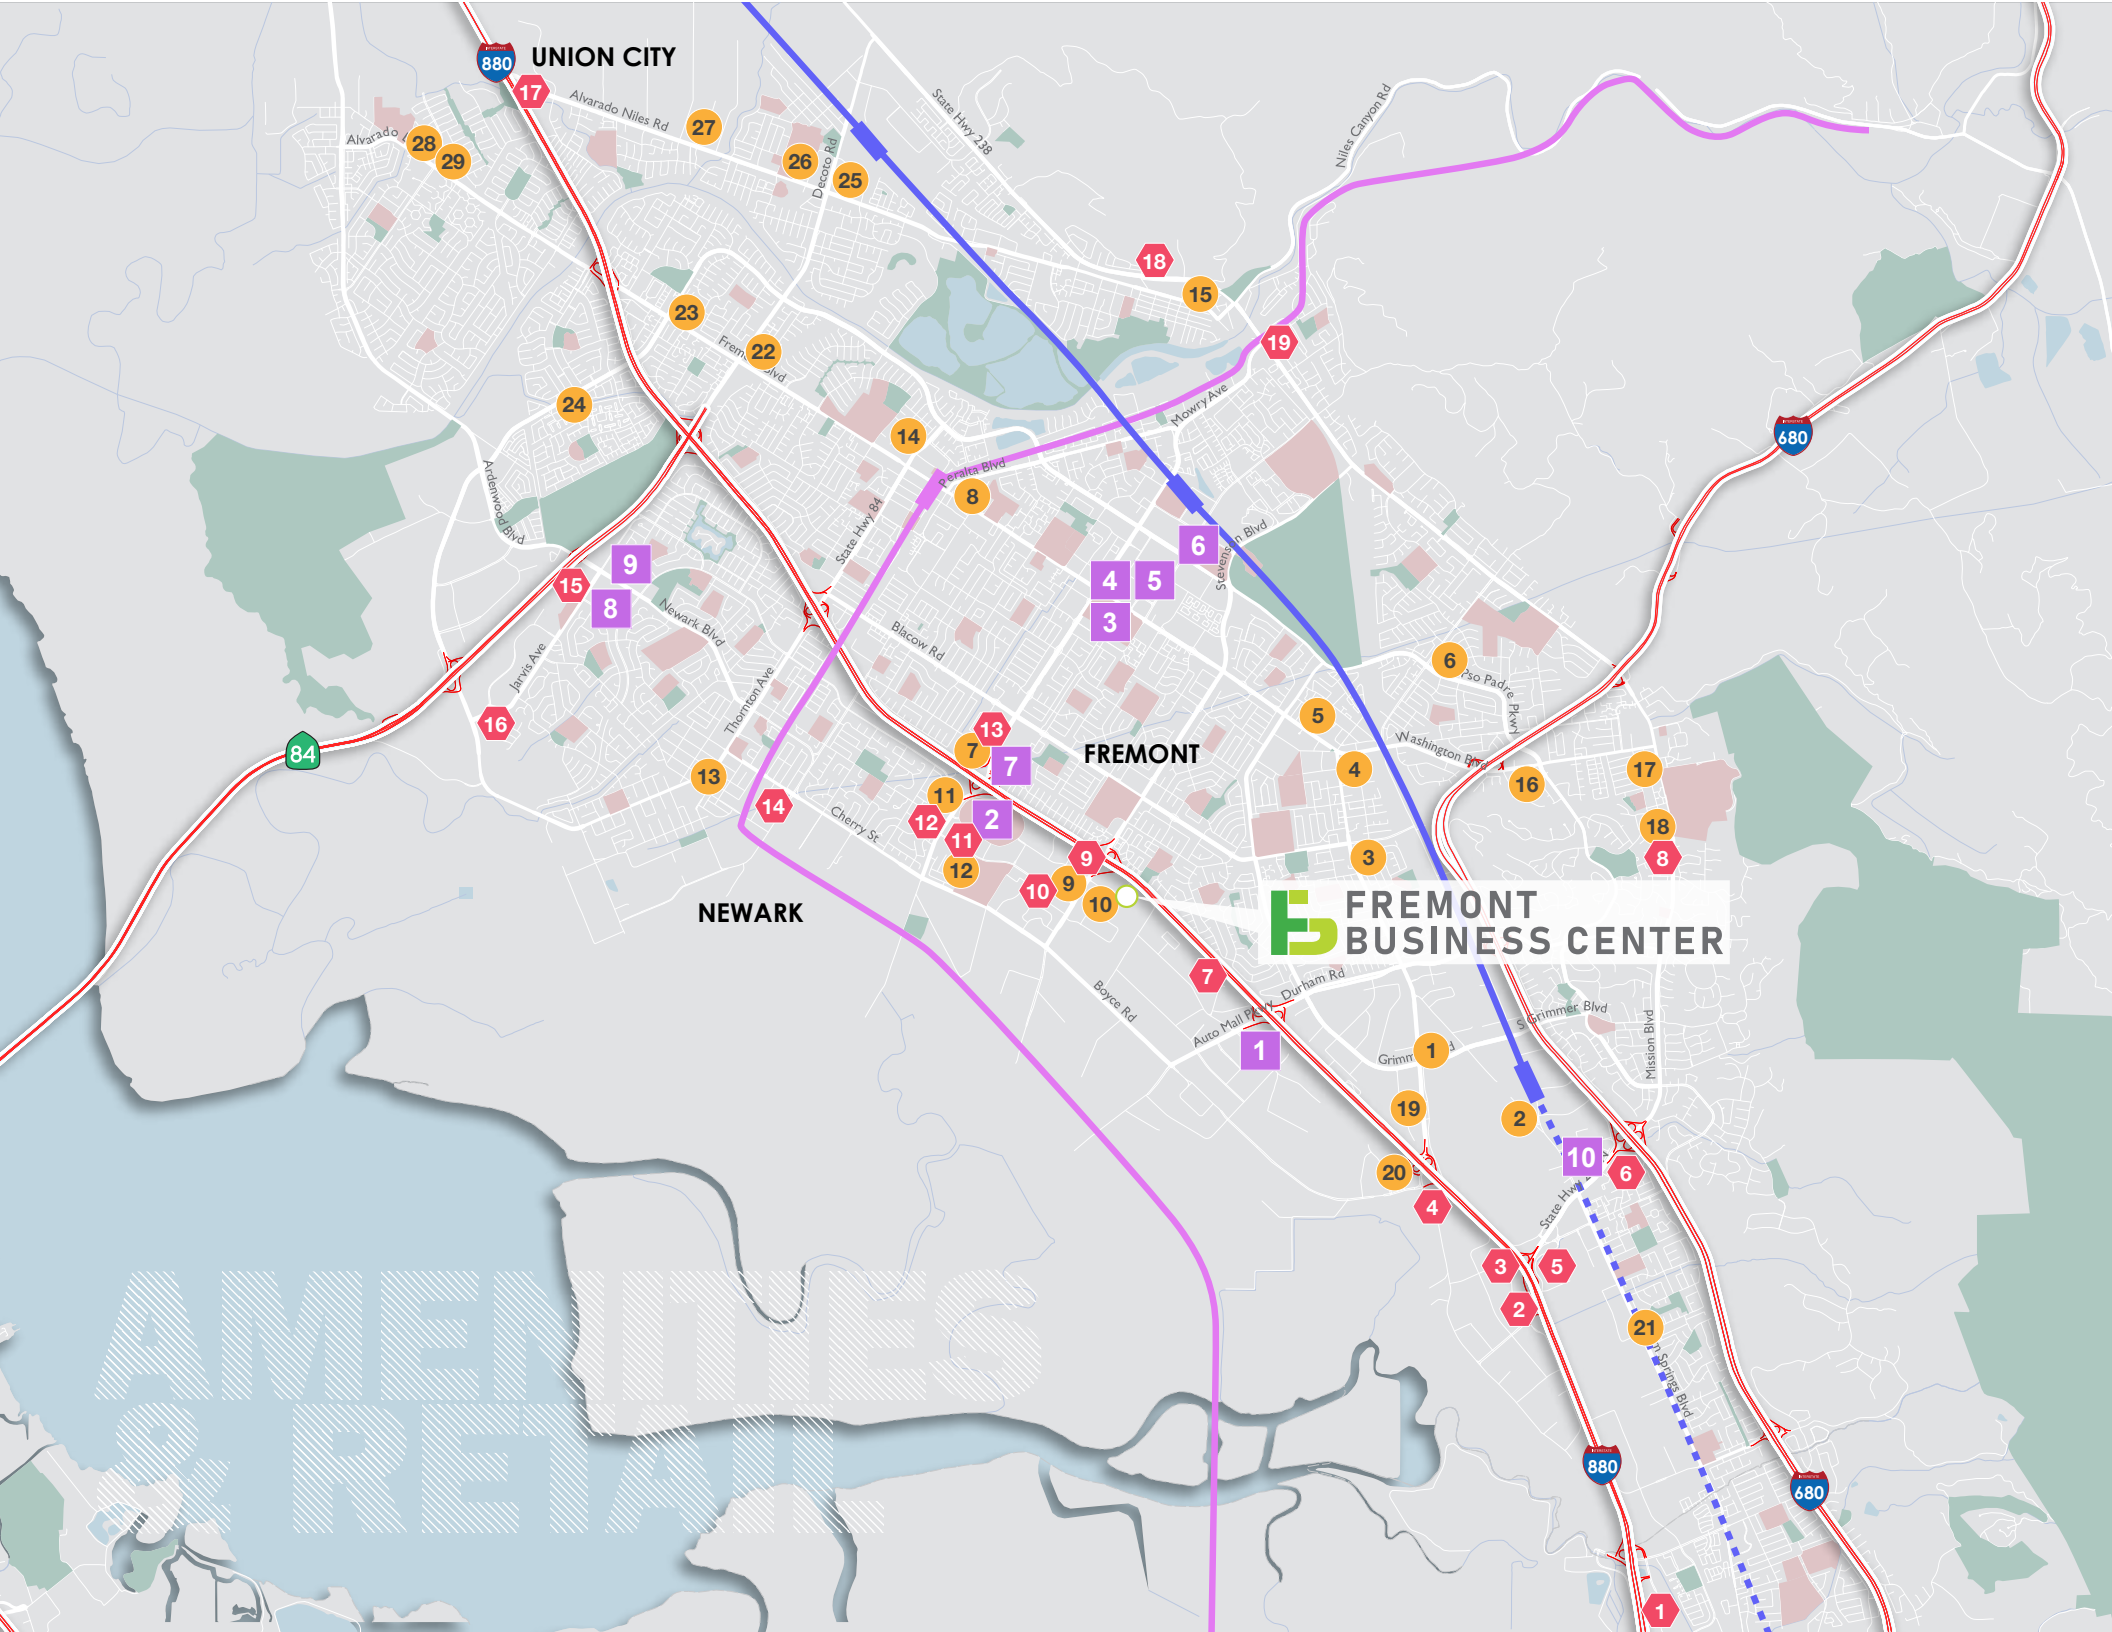

UNION CITY

FREMONT

NEWARK

F FREMONT
BUSINESS CENTER

AMENITIES & RETAIL