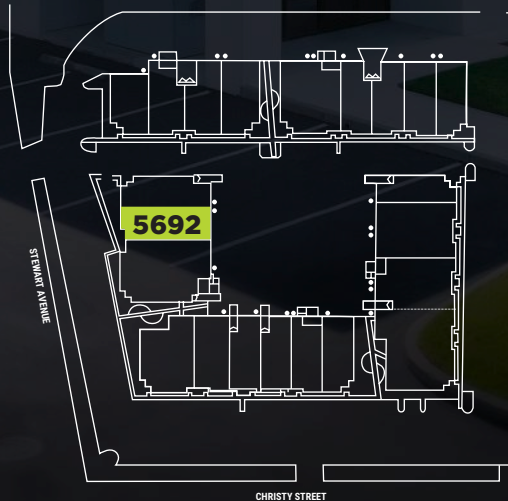

FLOOR PLANS

5692 STEWART AVENUE

UNIT HIGHLIGHTS

±8,504 SF

20% Office

80% Drop Ceiling

HVAC Lab Production Area

One (1) Grade Level Door

Available Now

Can be combined with 5696
Stewart for ±25,512 SF